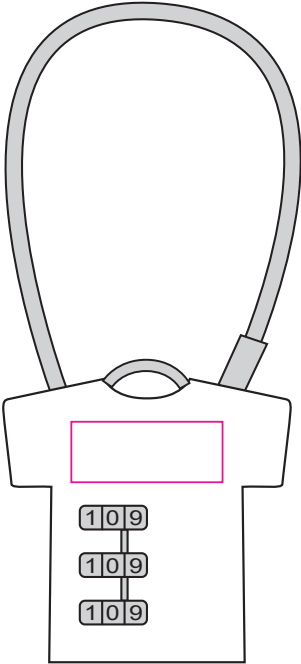

Product: PCK030
Product Size: Style A:4cm(dia):Style B:3.8cm(w)x4cm(h);Style C:4.2cm(w)x3.3cm(h)
Decoration Options: Screen print

Shown at 100% actual size
Print size : 20mm(w) x 8mm(h)

Print size : 20mm(w) x 8mm(h)

Print size : 25mm(w) x 15mm(h)