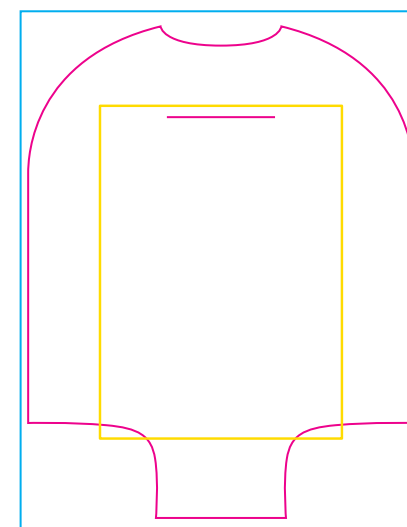

Product: PCK035
Product Size: small size, medium size, large size, extra large size
Decoration Options: Sublimation

XL

L

M

S

Shown at 10% actual size
Print size : 714.5mm(w) x 961.3mm(h)

Print size : 650mm(w) x 891.4mm(h)

Print size : 560mm(w) x 768.8mm(h)

Print size : 510mm(w) x 650mm(h)

- Knife line
- Suitcase front area
- Bleed line