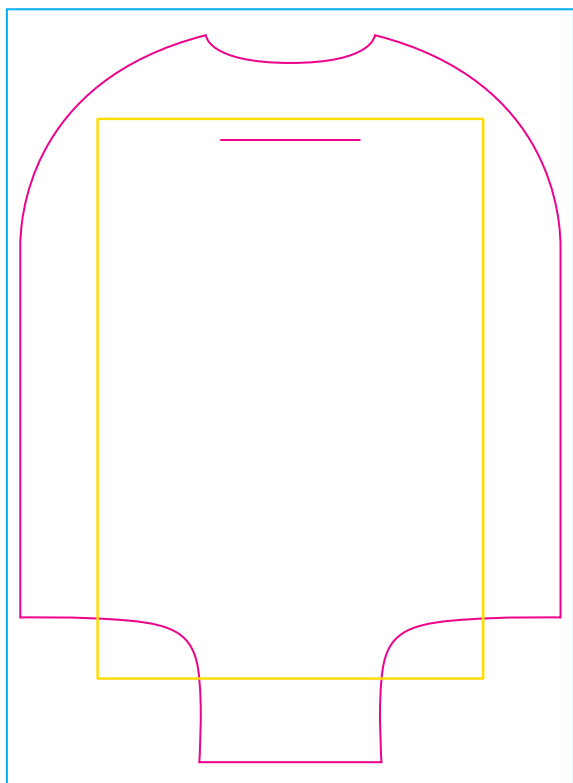

Product: PCK035
Product Size: small size, medium size, large size, extra large size
Decoration Options: Sublimation

XL

L

M

S

Shown at 10% actual size
Print size : 714.5mm(w) x 961.3mm(h)

Print size : 650mm(w) x 891.4mm(h)

Print size : 560mm(w) x 768.8mm(h)

Print size : 510mm(w) x 650mm(h)

- Knife line
- Suitcase front area
- Bleed line