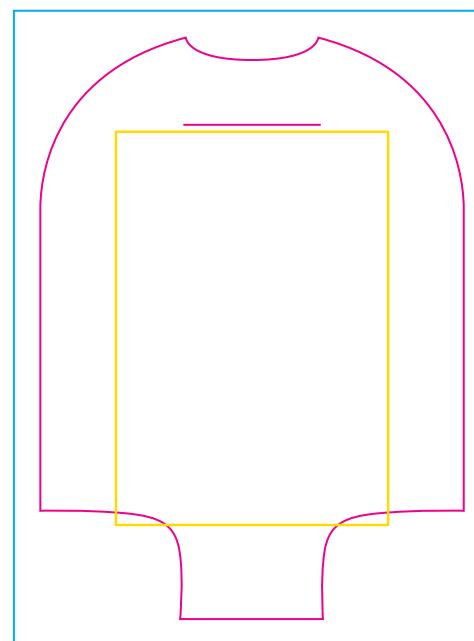

Product: PCK035
Product Size: small size, medium size, large size, extra large size
Decoration Options: Sublimation

XL

L

M

S

Shown at 10% actual size
Print size : 714.5mm(w) x 961.3mm(h)

Print size : 650mm(w) x 891.4mm(h)

Print size : 560mm(w) x 768.8mm(h)

Print size : 510mm(w) x 650mm(h)

- Knife line
- Suitcase front area
- Bleed line