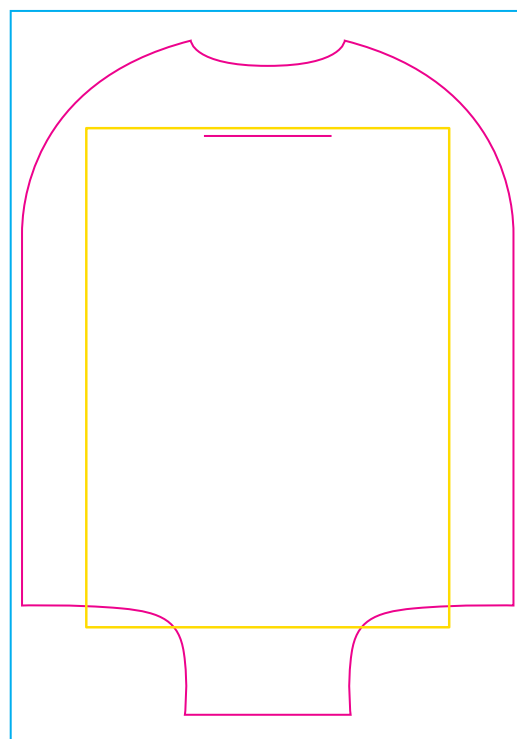

Product: PCK035
Product Size: small size, medium size, large size, extra large size
Decoration Options: Sublimation

XL

L

M

S

Shown at 10% actual size
Print size : 714.5mm(w) x 961.3mm(h)

Print size : 650mm(w) x 891.4mm(h)

Print size : 560mm(w) x 768.8mm(h)

Print size : 510mm(w) x 650mm(h)

- Knife line
- Suitcase front area
- Bleed line