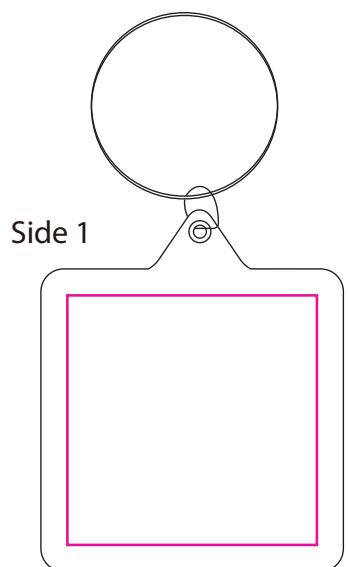

Product: PCKP618  
Product Size: 40x45 mm  
Decoration Options: Full Colour print

Shown at 100% actual size

Print size: 33mm(w) x 33mm(h)

— Knife line  
— Safe print area  
— Bleed area

Shown at 100% actual size

Print size: 33mm(w) x 33mm(h)