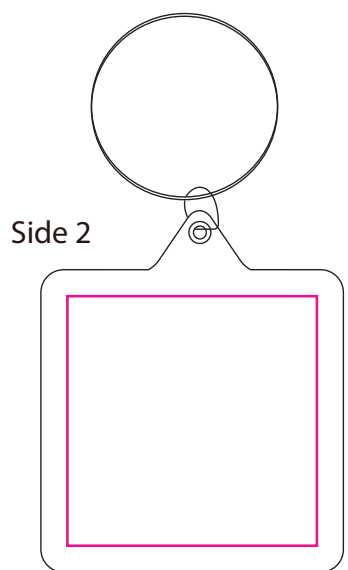

Product: PCKP618  
Product Size: 40x45 mm  
Decoration Options: Full Colour print

Shown at 100% actual size

Print size: 33mm(w) x 33mm(h)

— Knife line  
— Safe print area  
— Bleed area

Shown at 100% actual size

Print size: 33mm(w) x 33mm(h)