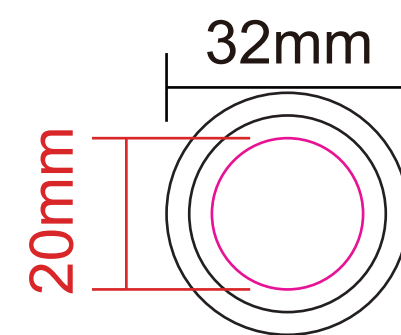

Product: PCL26
Product Size: 930x5mm ; circle: 32x32mm
Decoration Options: Screen print ; Epoxy dome

Screen print

Print size: 20mm(W) x 20mm(H)

Epoxy dome

Shown at 100% actual size

— Knife Line
— Safe print area
— Bleed area

Epoxy dome size: 26mm(W) x 26mm(H)