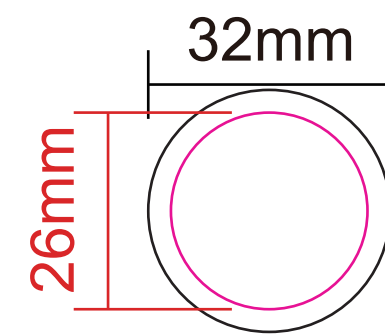

Product: PCL26
Product Size: 930x5mm ; circle: 32x32mm
Decoration Options: Screen print ; Epoxy dome

Screen print

Print size: 20mm(W) x 20mm(H)

Epoxy dome

Shown at 100% actual size

— Knife Line
— Safe print area
— Bleed area

Epoxy dome size: 26mm(W) x 26mm(H)