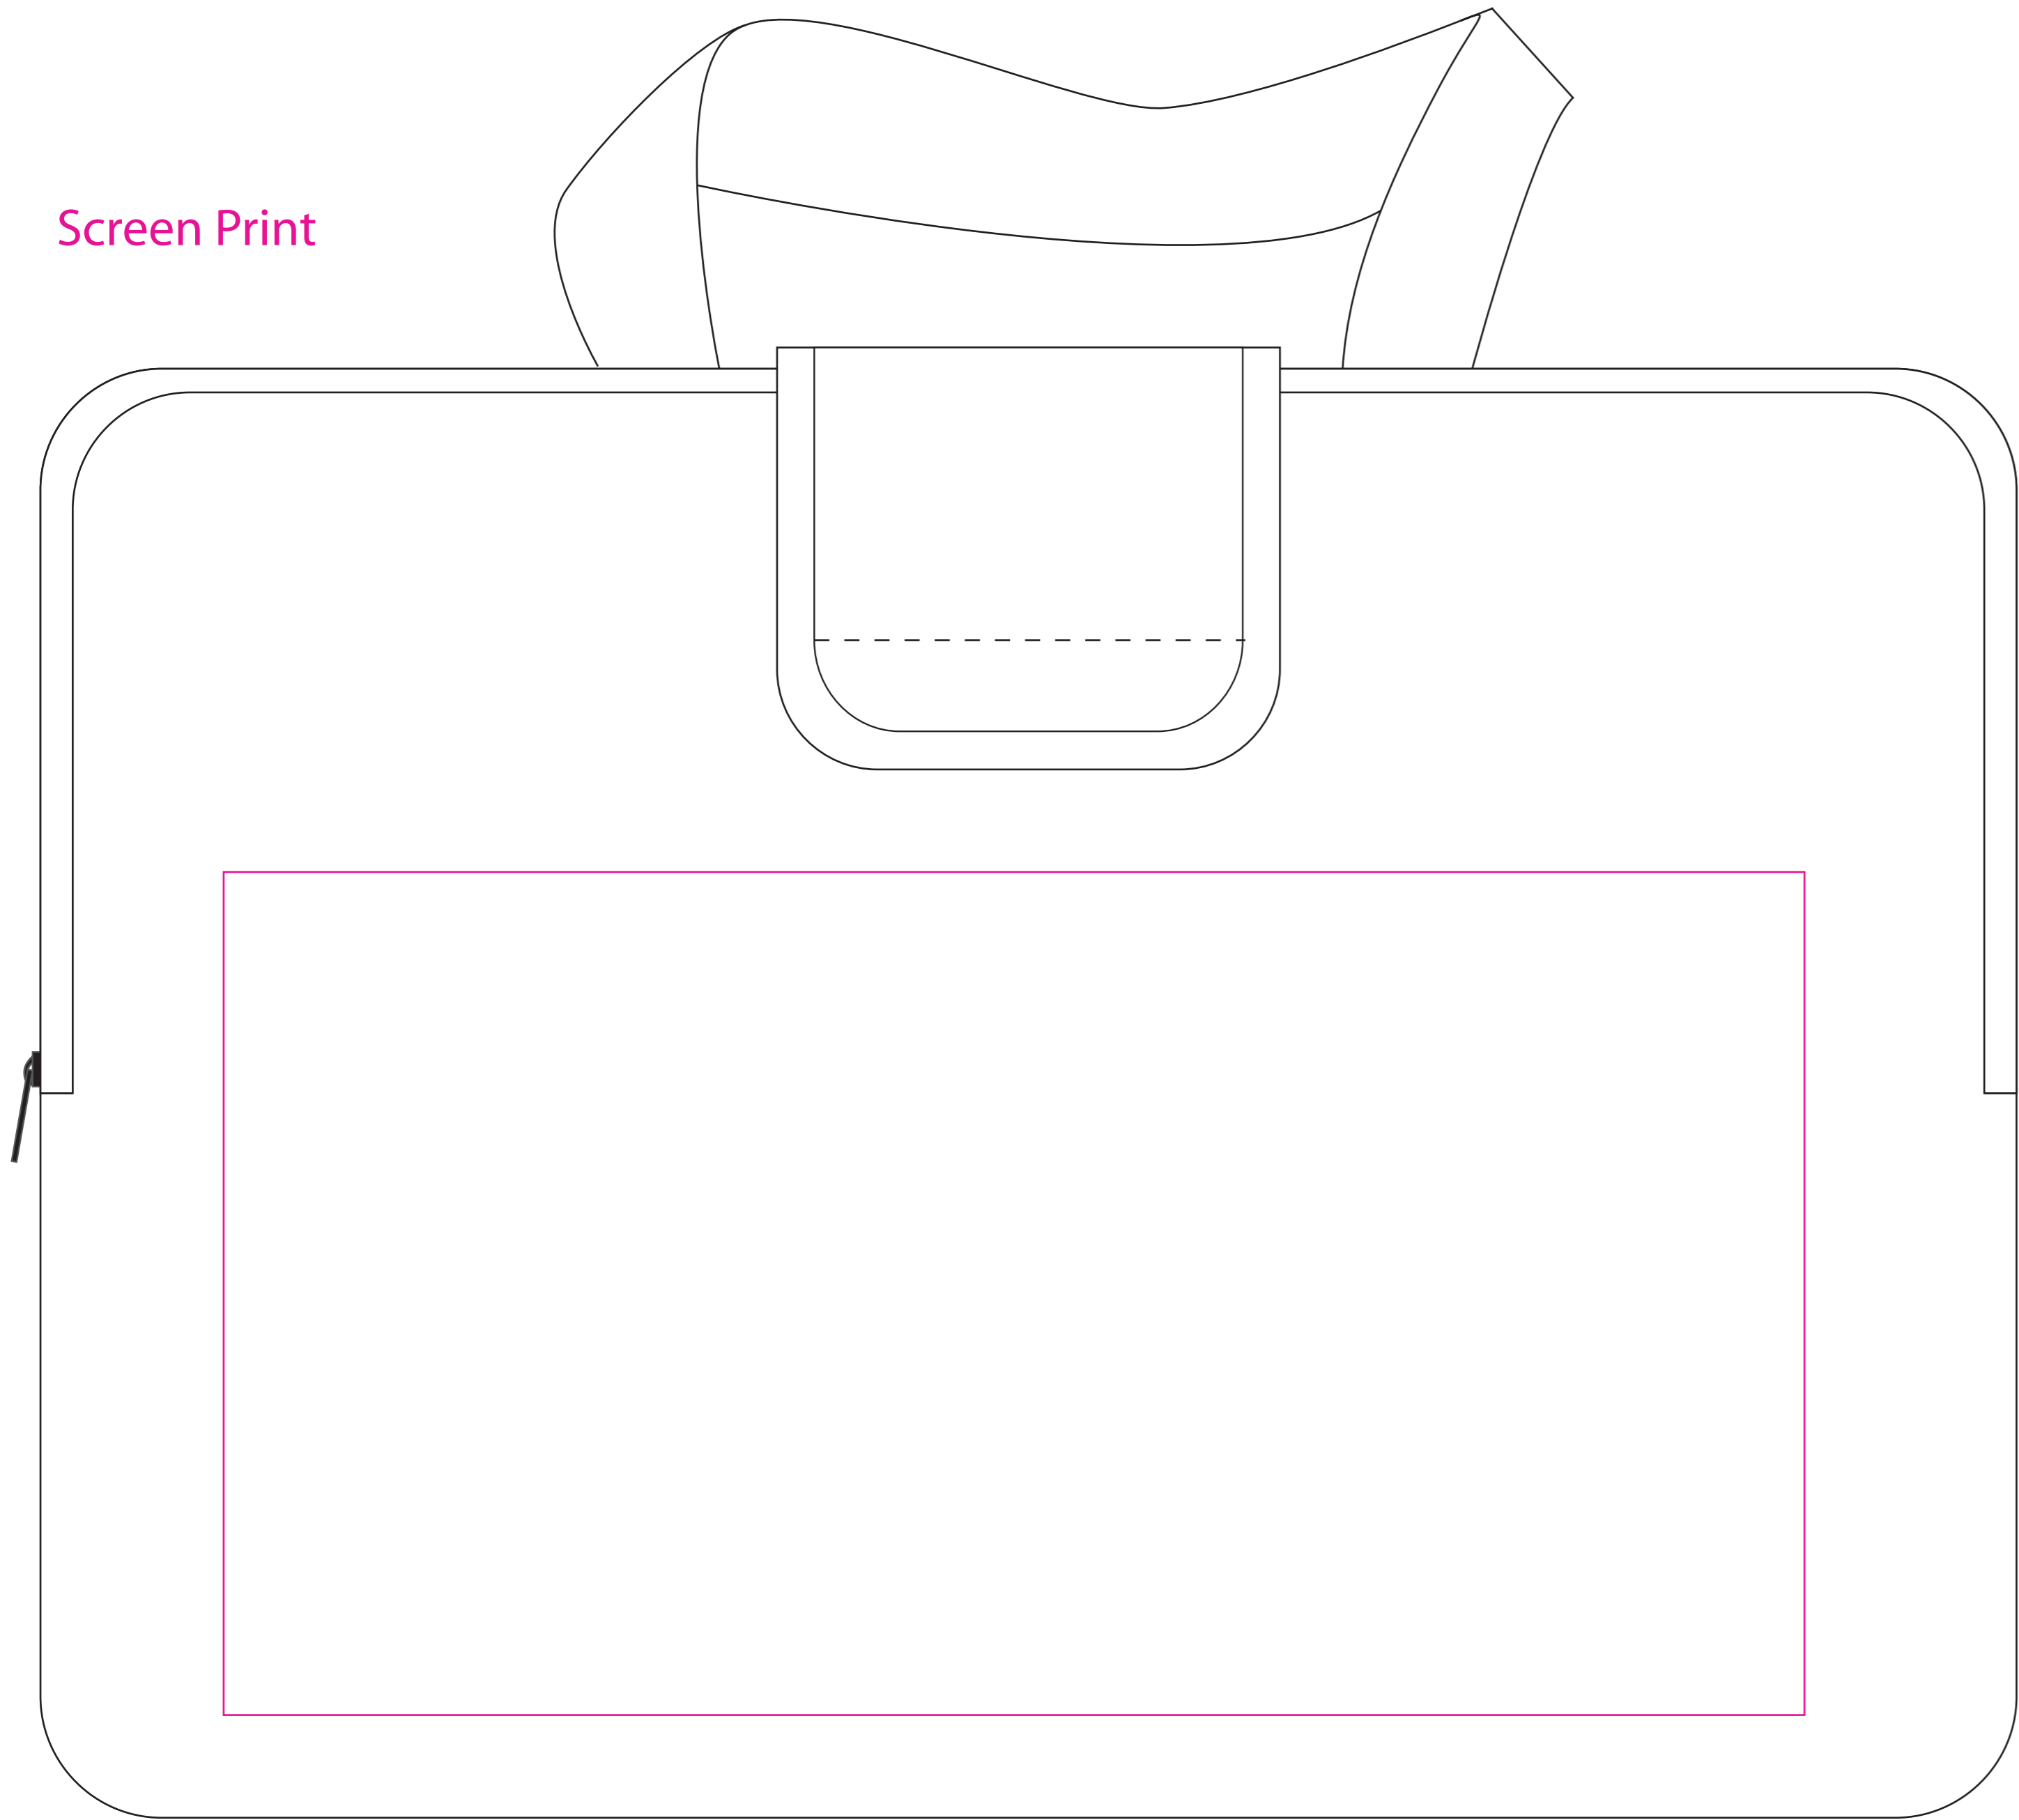

Product: PCN052
Product Size: 375mm(w) x 275mm(h) x 20mm(d), Suitable for 15.6 inch laptop(390x265mm)
Decoration Options: Screen Print

Screen Print

Shown at 100% actual size
Print size: 300mm(w) x 160mm(h)

Sublimation

Print size: 375mm(w) x 275mm(h)

— Knife line
— Safe print area
— Bleed area