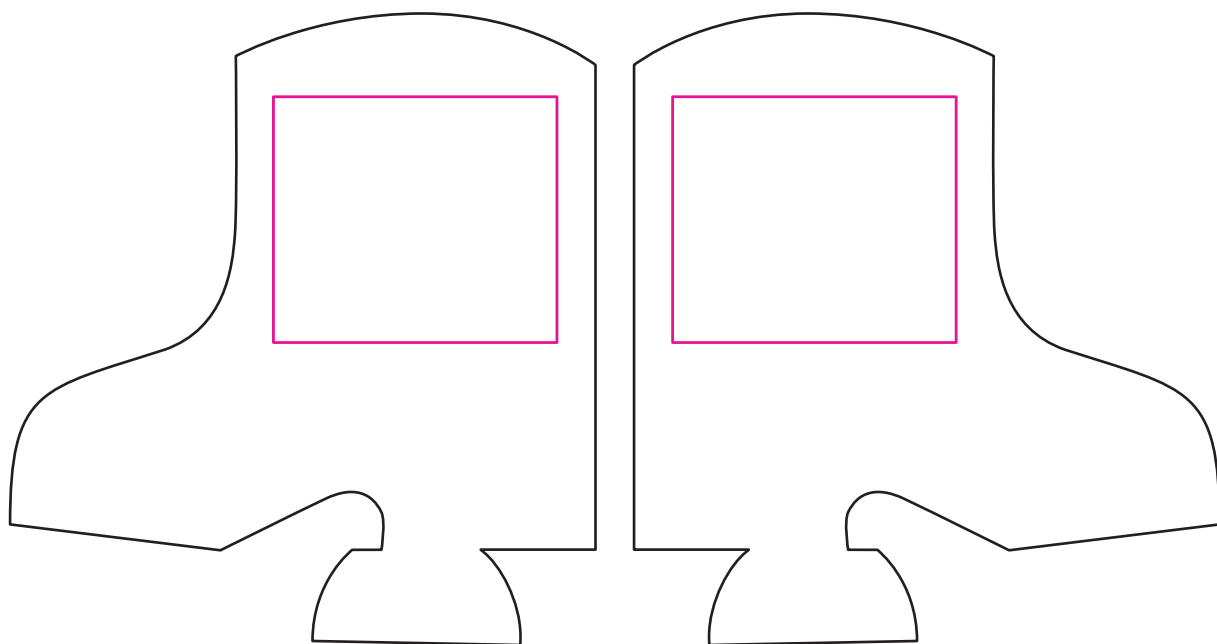

Product: PCN094
Product Size: folded-16cm(H) x 15cm(W) x 6cm(T)
Decoration Options: Sublimation, Screen print

Screen print

Shown at 50% actual size
Print size:75mm(w) x 65mm(h)

Sublimation

Print size:154.9mm(w) x 331.7mm(h)

- Knife line
- Safe print area
- Bleed line