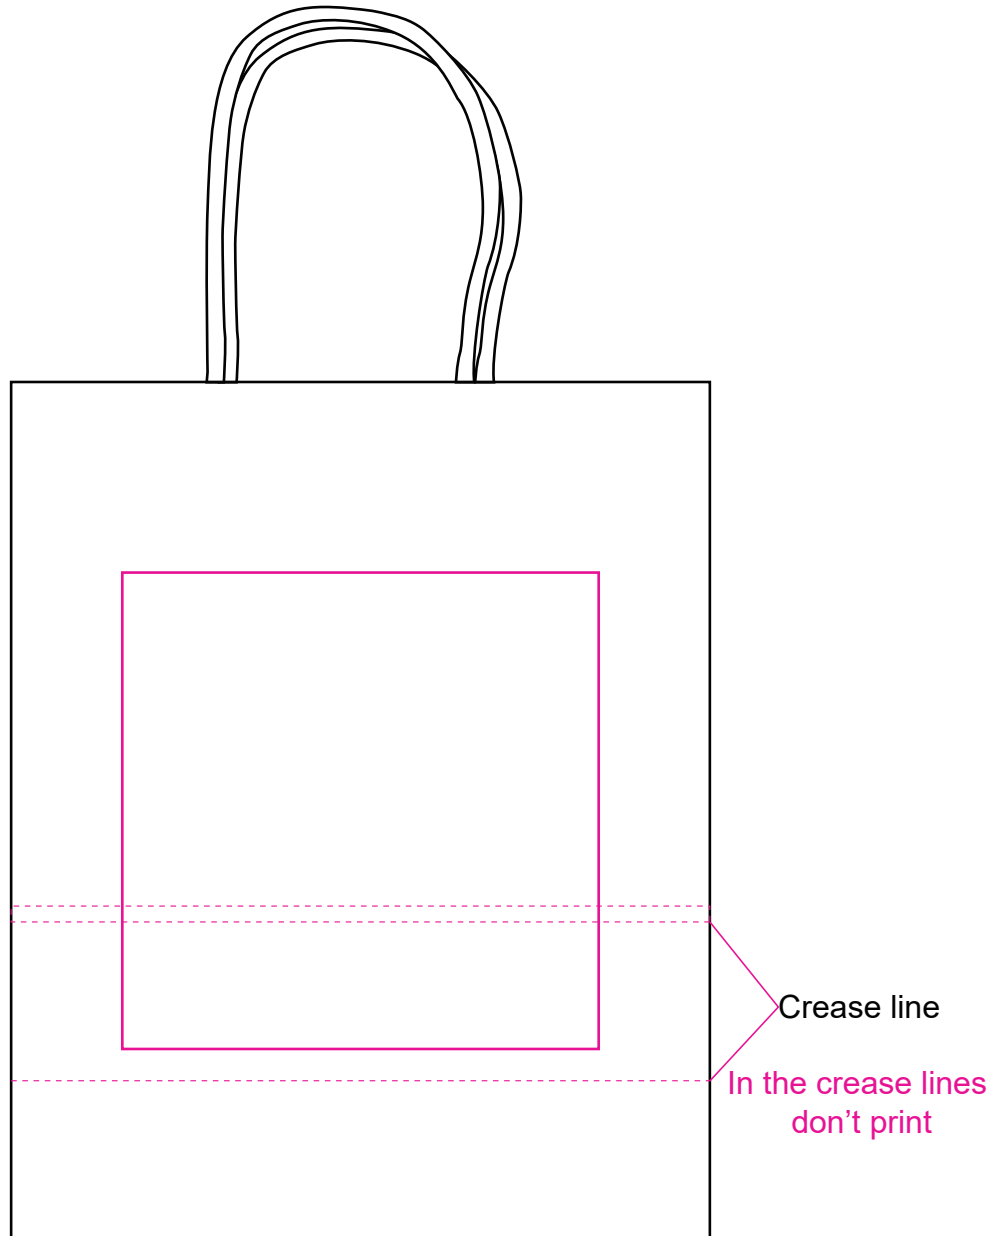

Product: PCPB011
Product Size: 220mm(L)x270mm(H)x110mm(W), Handles: 90mm,Gussets: 110mm
Decoration Options: Screen print, Full colour, Sublimation

Shown at 42% actual size
Print size: 150mm(W)x150mm(H)