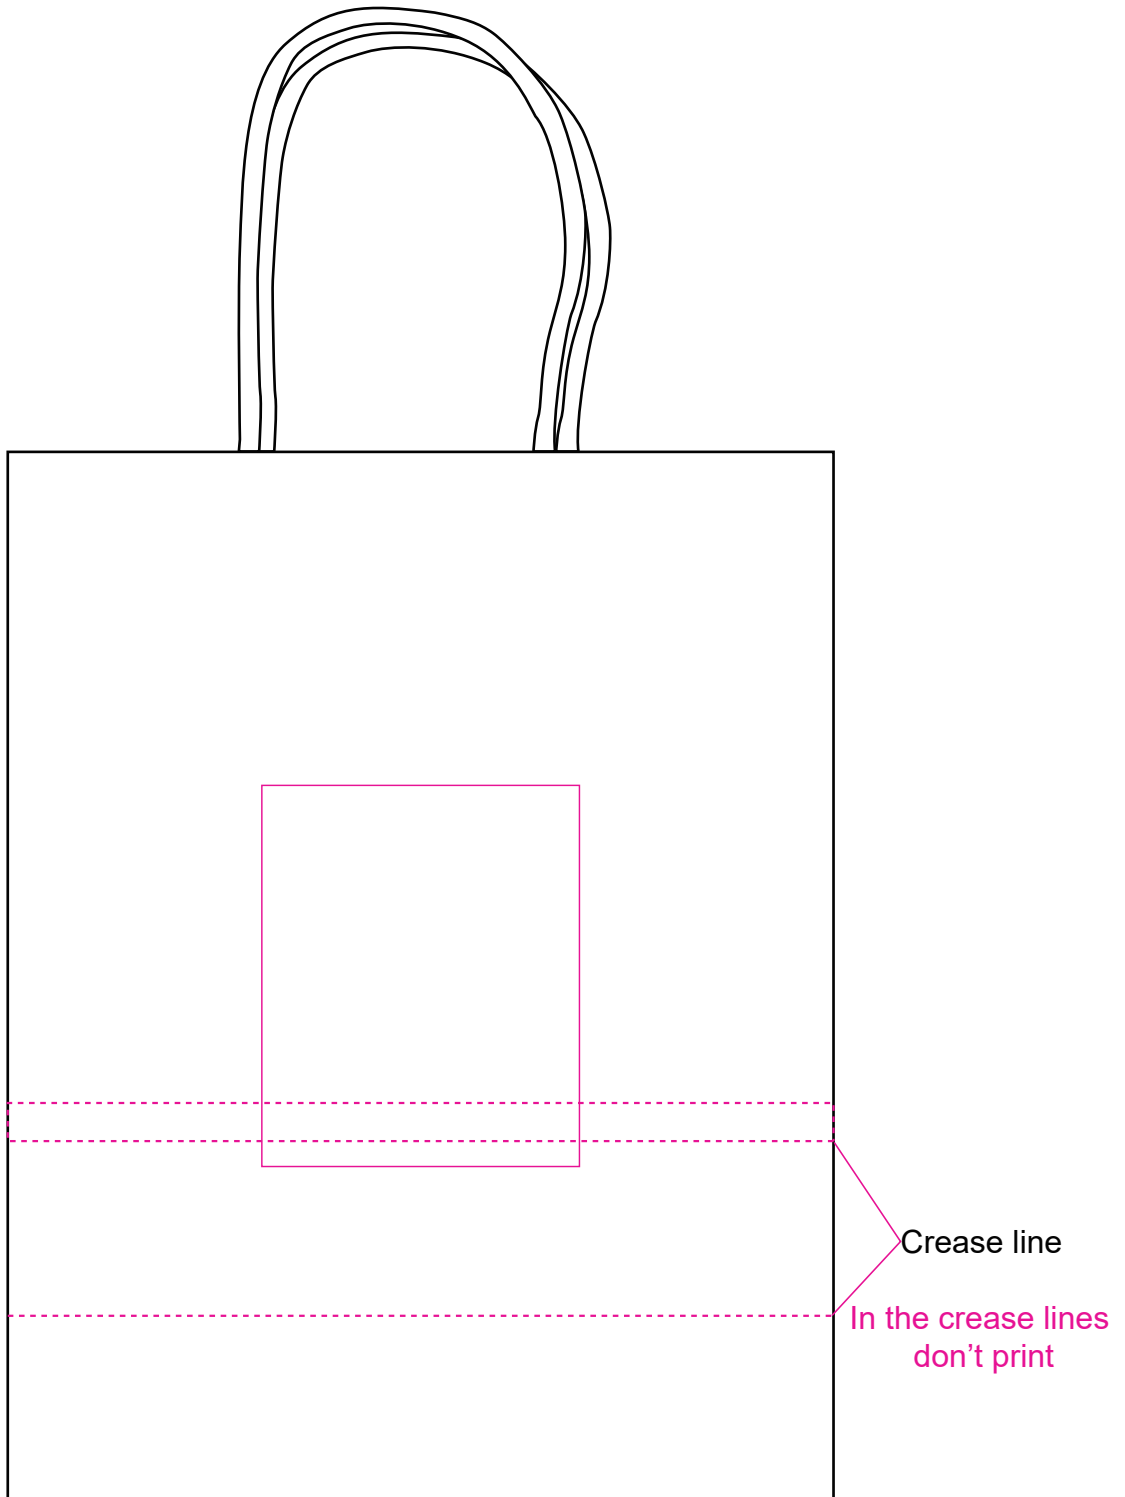

Product: PCPB012
Product Size: 260mm(L)x330mm(H)x120mm(W), Handles: 110mm,Gussets: 120mm
Decoration Options: Screen Print ,Full Colour ,Sublimation

Shown at 42% actual size
Print size: 100mm(W)x120mm(H)