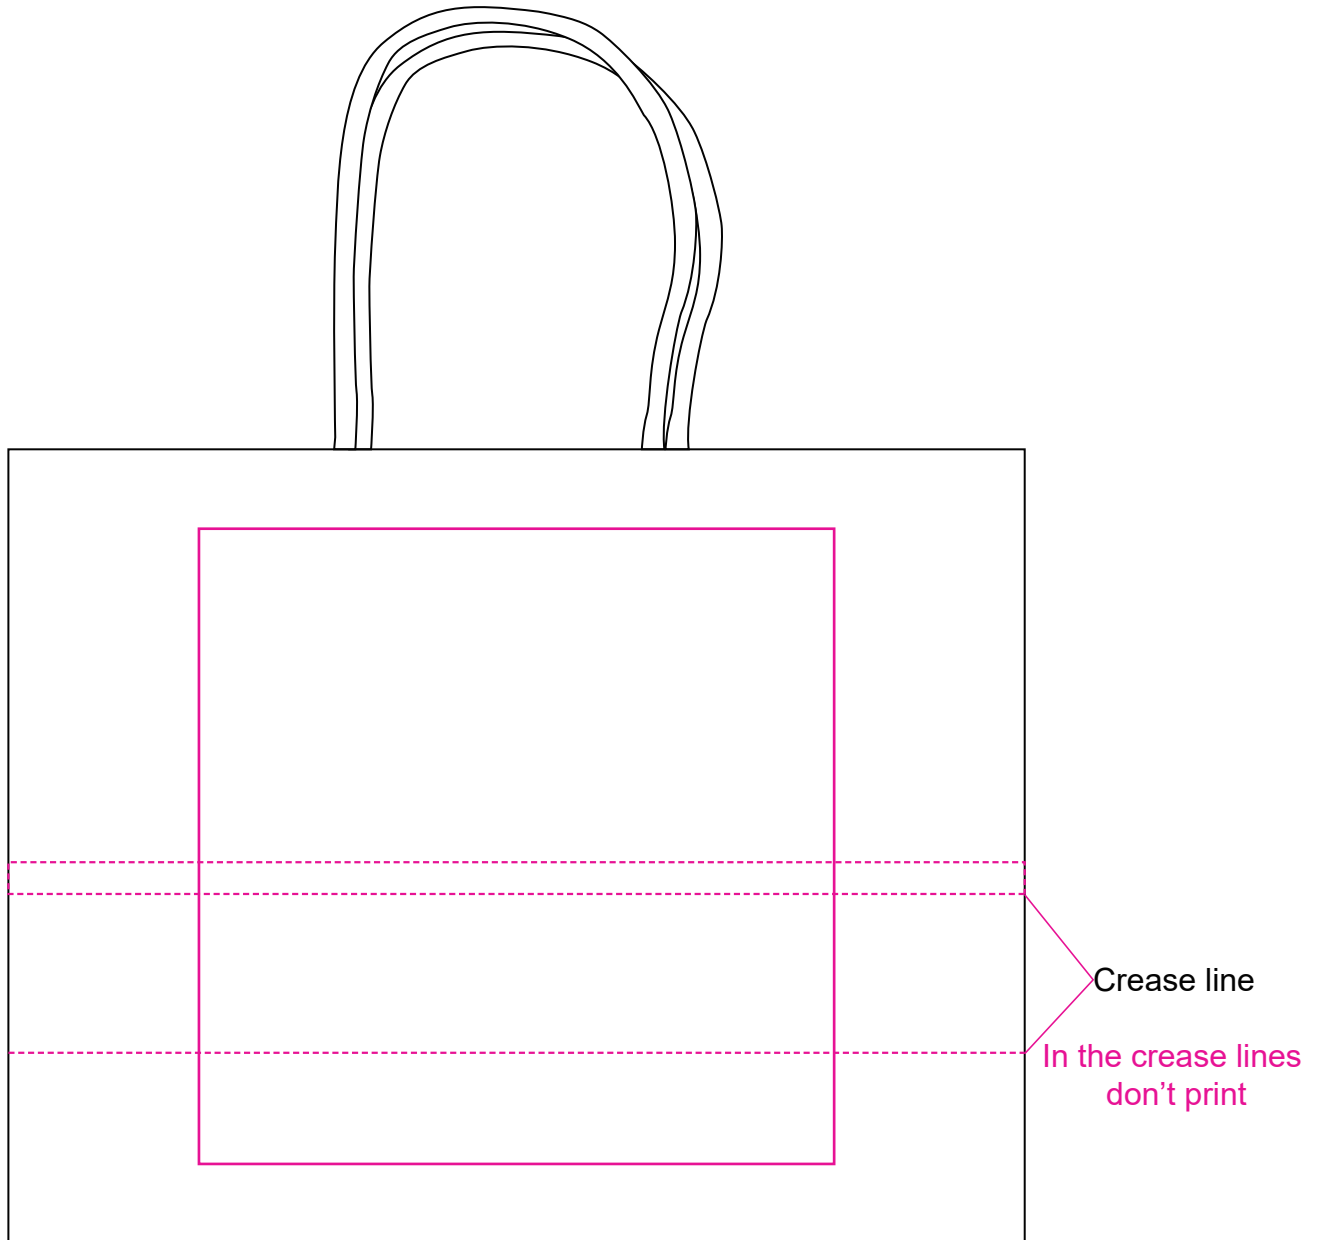

Product: PCPB013
Product Size: 320mm(L)x250mm(H)x120mm(W), Handles: 110mm, Gussets: 110mm
Decoration Options: Screen print, Full colour, Sublimation

Shown at 42% actual size
Print size: 200mm(W)x 200mm(H)