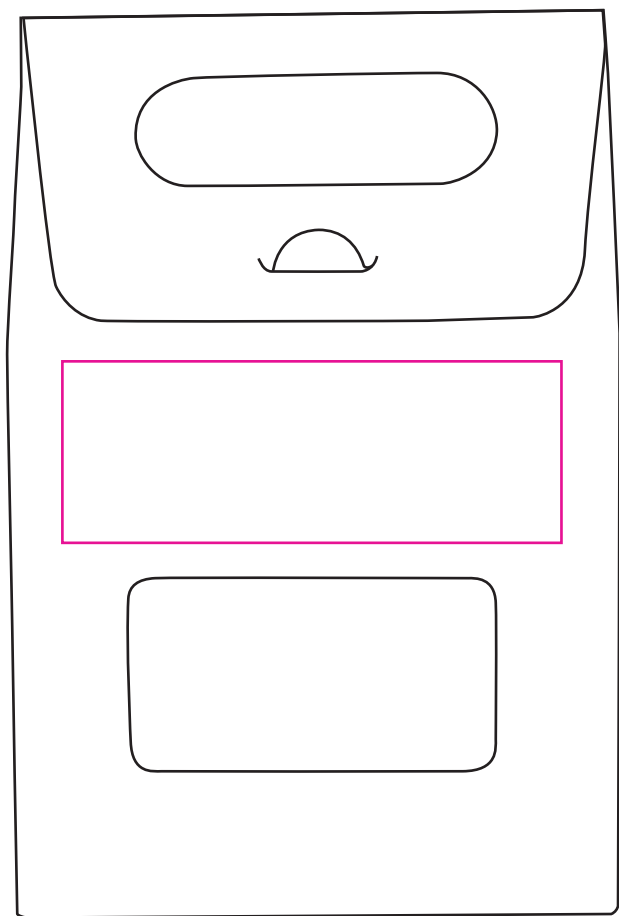

Product: PCPB034
Product Size: 135mm(L)x200mm(H)x75mm(W), Without Handles, Gussets: 75mm
Decoration Options: Screen Print, Full Colour, Sublimation

Front

Back

Shown at 60% actual size

Front print size: 110mm(W)x40mm(H)

Back print size: 110mm(W)x130mm(H)