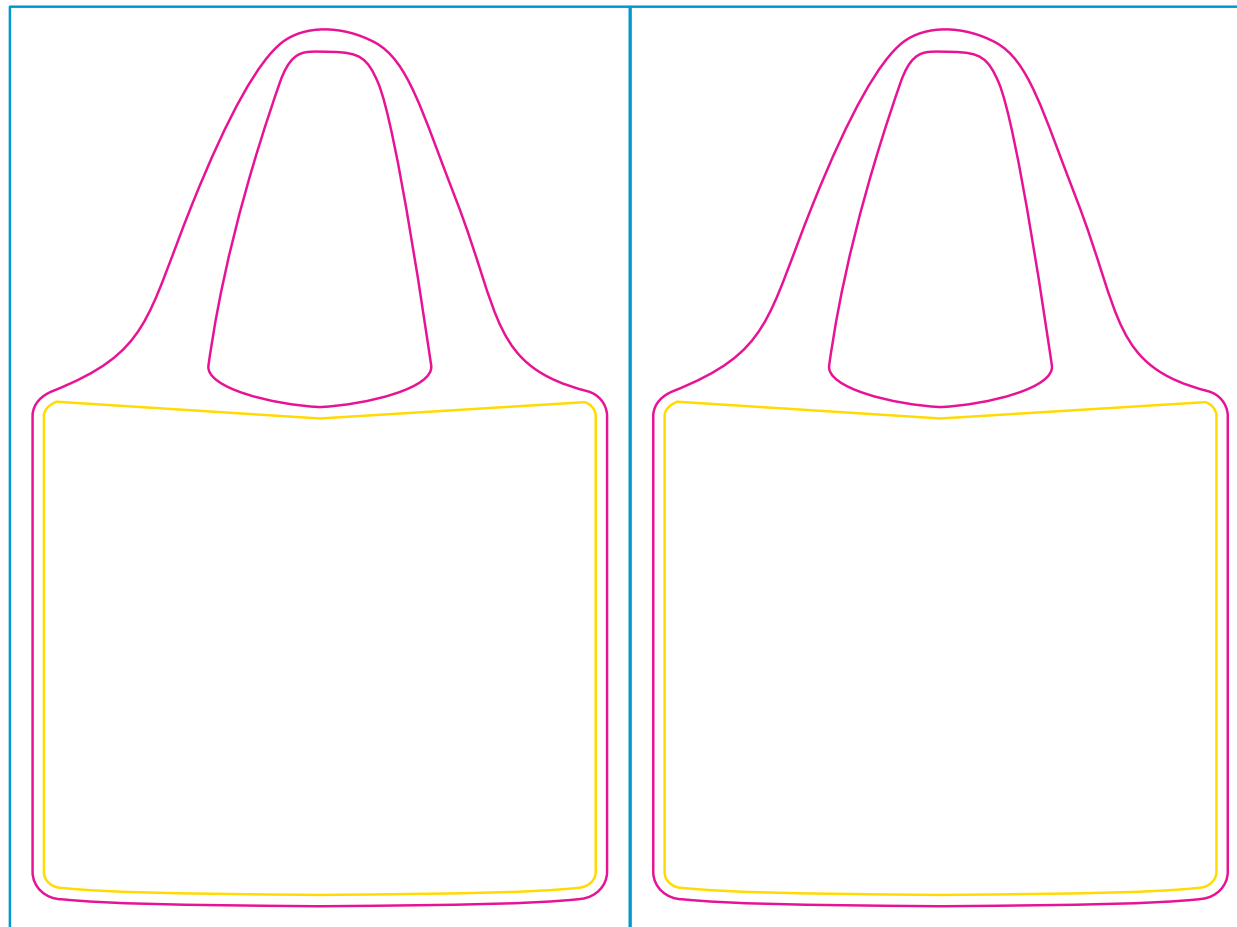

Product: PCPB069
Product Size: 380mm(w) x 580mm(h)
Decoration Options: Sublimation

Bag

Shown at 20% actual size

Print size: 380mm(w) x 580mm(h)

Storage pouch

Print size: 108mm(w) x 100mm(h)

Print size: 135mm(w) x 100mm(h)

- Knife line
- Safe print area
- Bleed line

Shown at 50% actual size