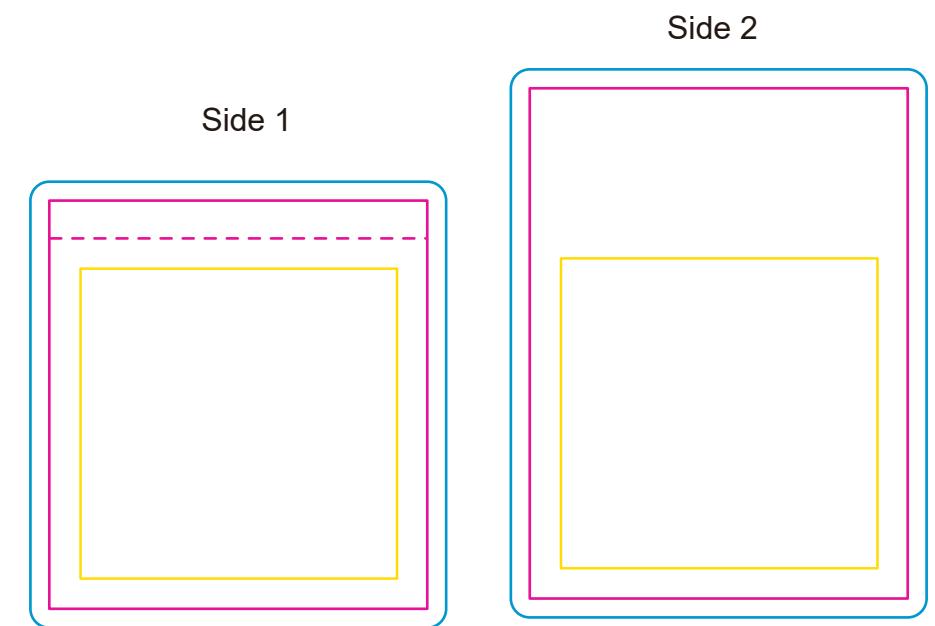

Product: PCPB069
Product Size: 380mm(w) x 580mm(h)
Decoration Options: Sublimation

Bag

Shown at 20% actual size

Print size: 380mm(w) x 580mm(h)

Storage pouch

Print size: 108mm(w) x 100mm(h)

Print size: 135mm(w) x 100mm(h)

- Knife line
- Safe print area
- Bleed line

Shown at 50% actual size