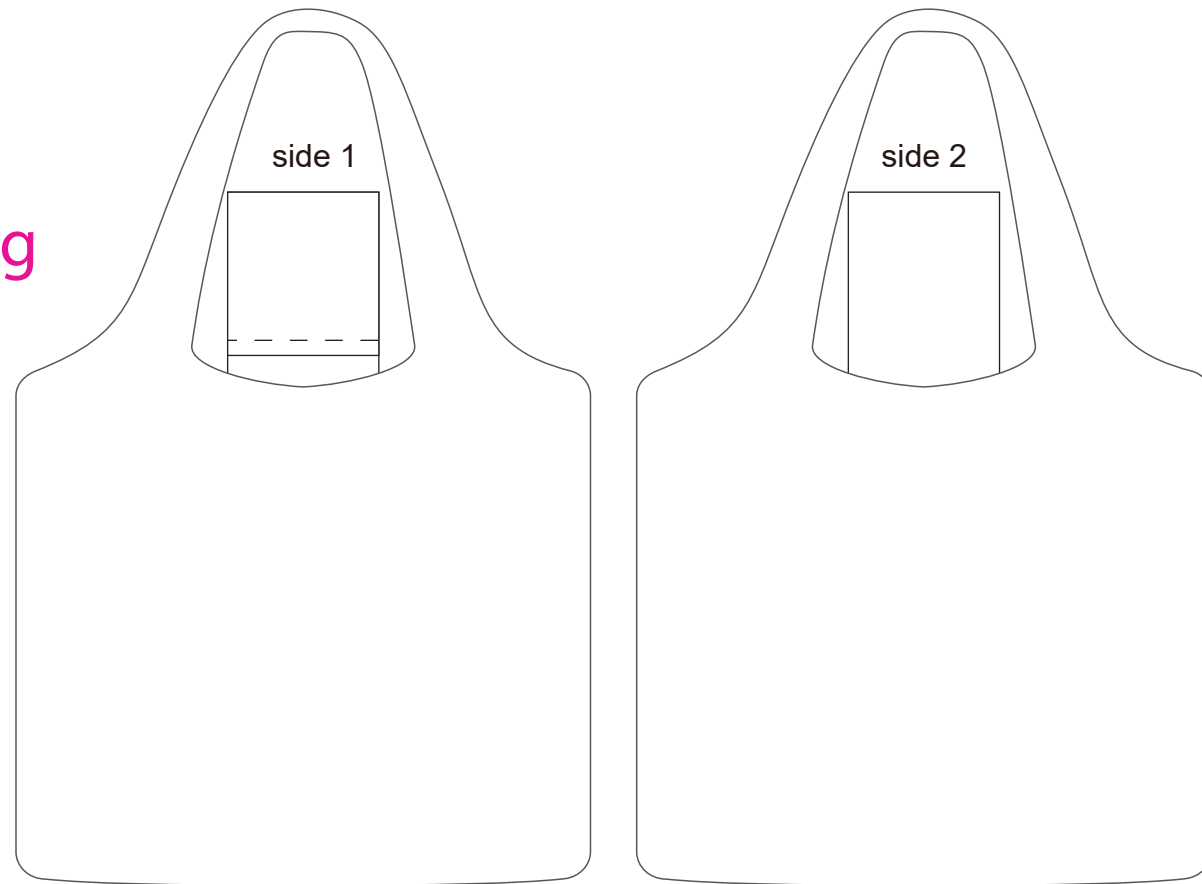

Product: PCPB069
Product Size: 380mm(w) x 580mm(h)
Decoration Options: Sublimation

Bag

Shown at 20% actual size

Print size: 380mm(w) x 580mm(h)

Storage pouch

Print size: 108mm(w) x 100mm(h)

Print size: 135mm(w) x 100mm(h)

- Knife line
- Safe print area
- Bleed line

Shown at 50% actual size