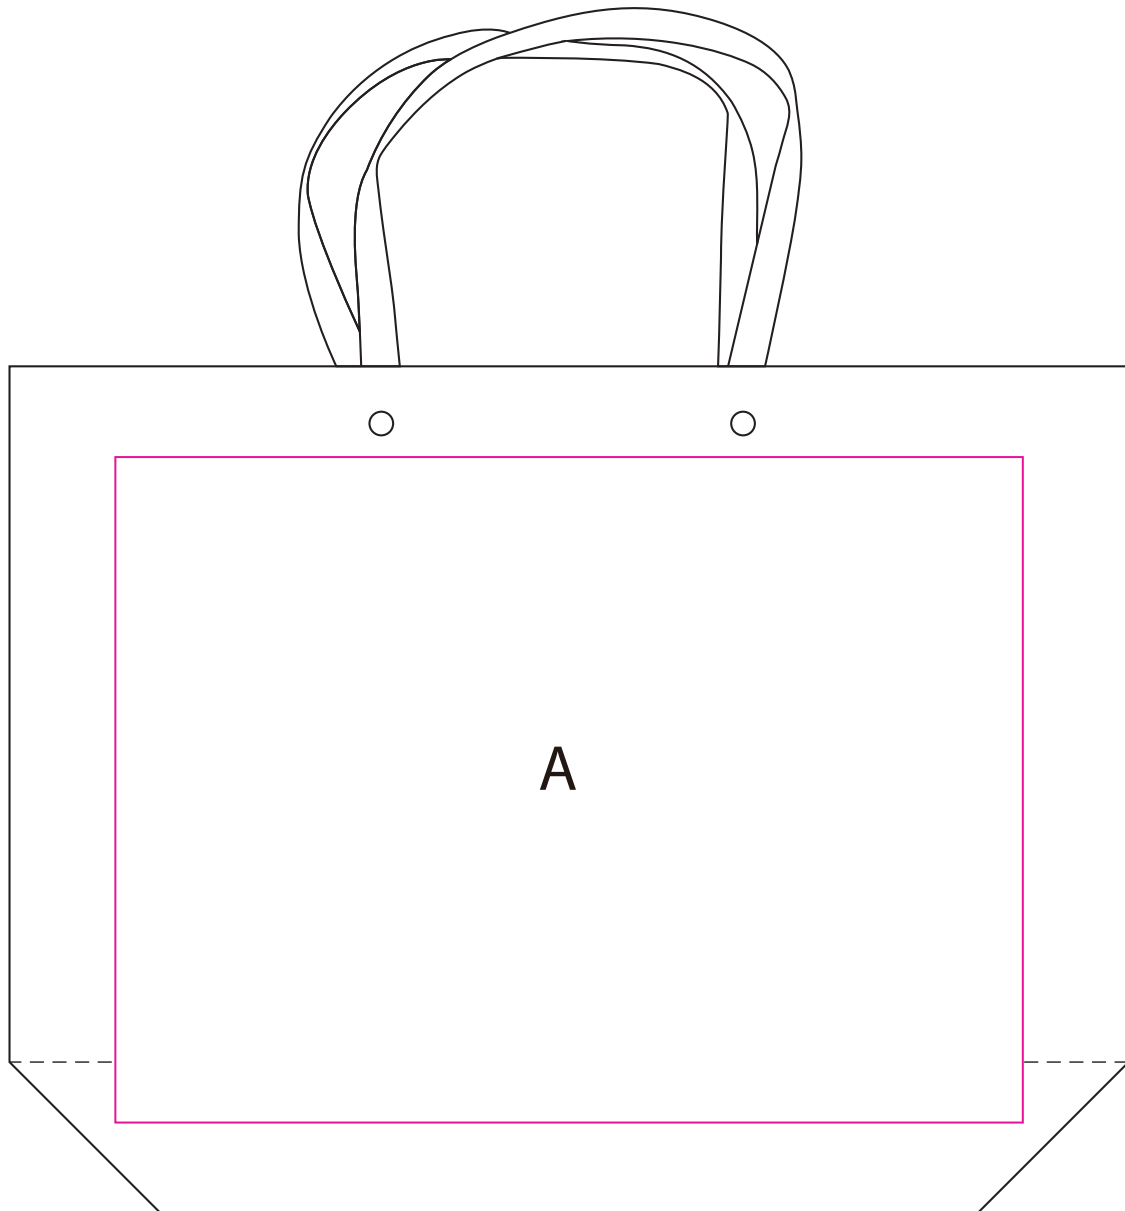

Product: PCPB131
Product Size: 370(L) x 280(H) x 100(W) mm, Handles: 140mm, Gussets: 100mm
Decoration Options: Screen Print , Full Colour

Shown at 40% actual size

A: Print size: 300mm(w) x220mm(h)