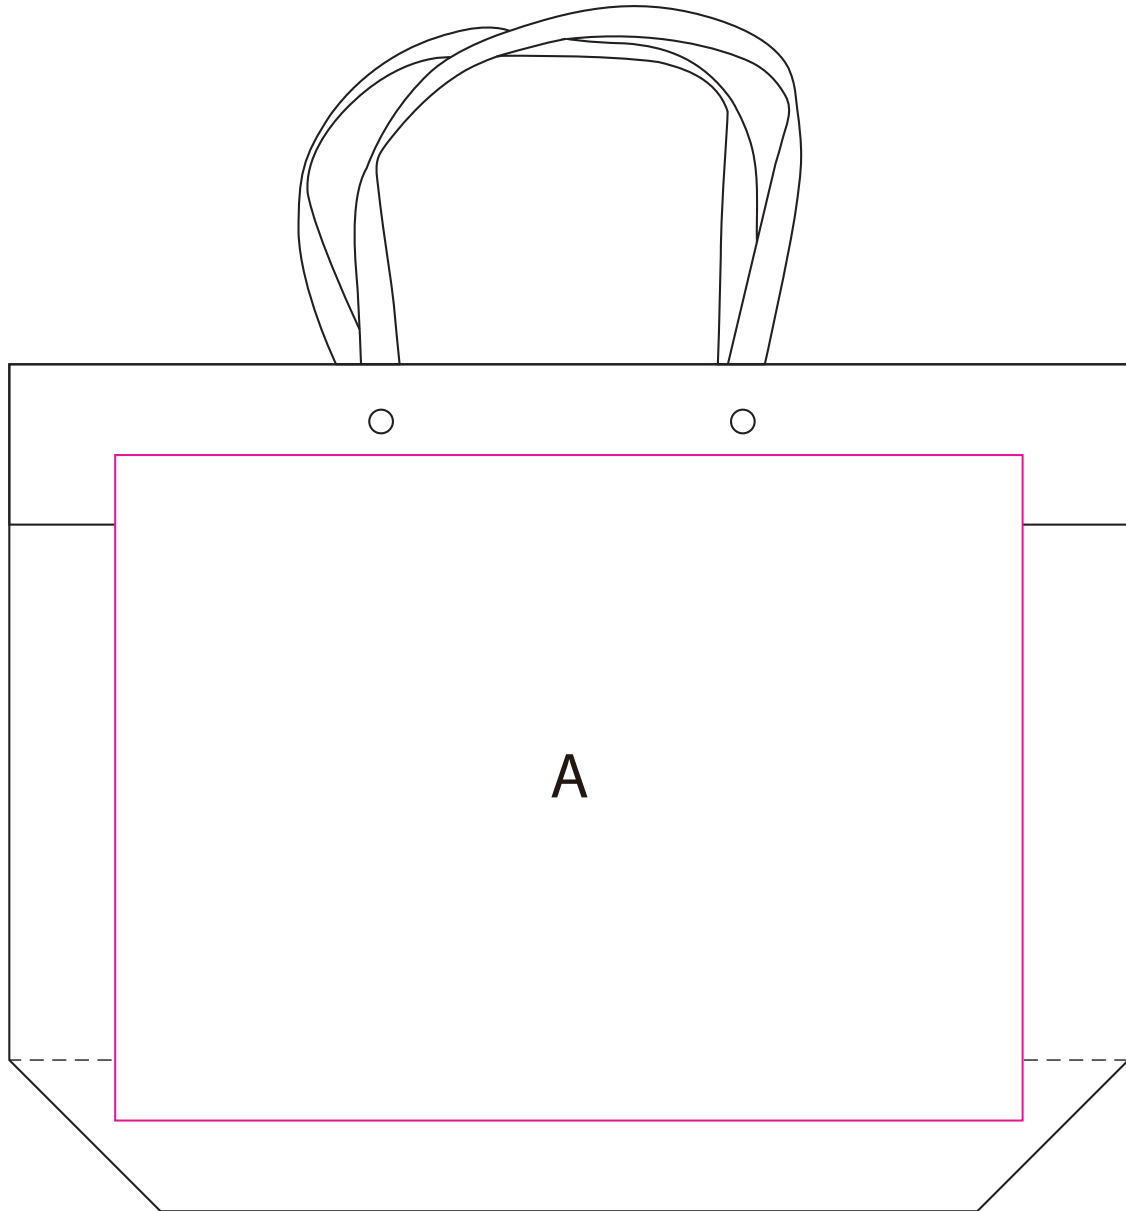

Product: PCPB141
Product Size: 370(L) x 280(H) x 100(W) mm, Handles: 140mm, Gussets: 100mm
Decoration Options: Screen Print , Full Colour

Shown at 40% actual size

A: Print size: 300mm(w) x220mm(h)