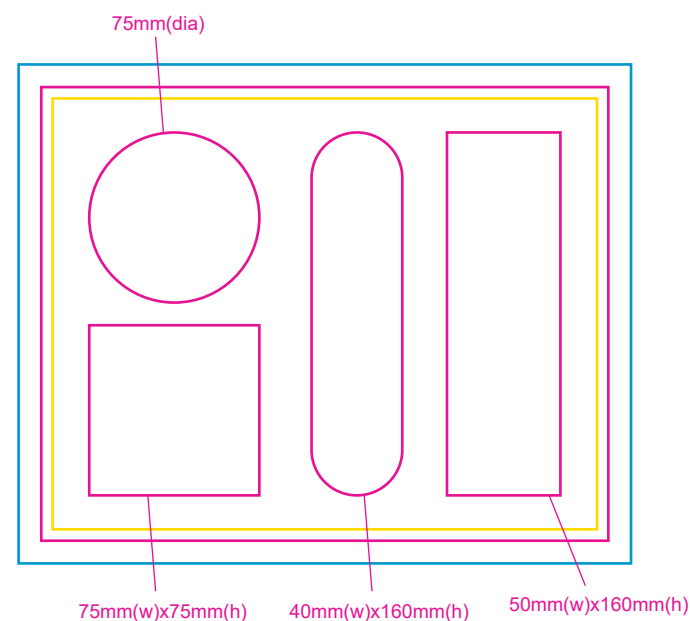

Product: PCPB419
Product Size: 250mm(w)x 200mm(h)x 70mm(d)
Decoration Options: CMYK

*Can be customized according to customer size,
different sizes should first go to the factory to get
the knife line.

Print size: 250mm(W)x200mm(H)

Shown at 30% actual size

Print size: 548.4mm(w) x 621.6mm(h)

Shown at 30% actual size

- Knife line
- Safe print area
- Bleed area