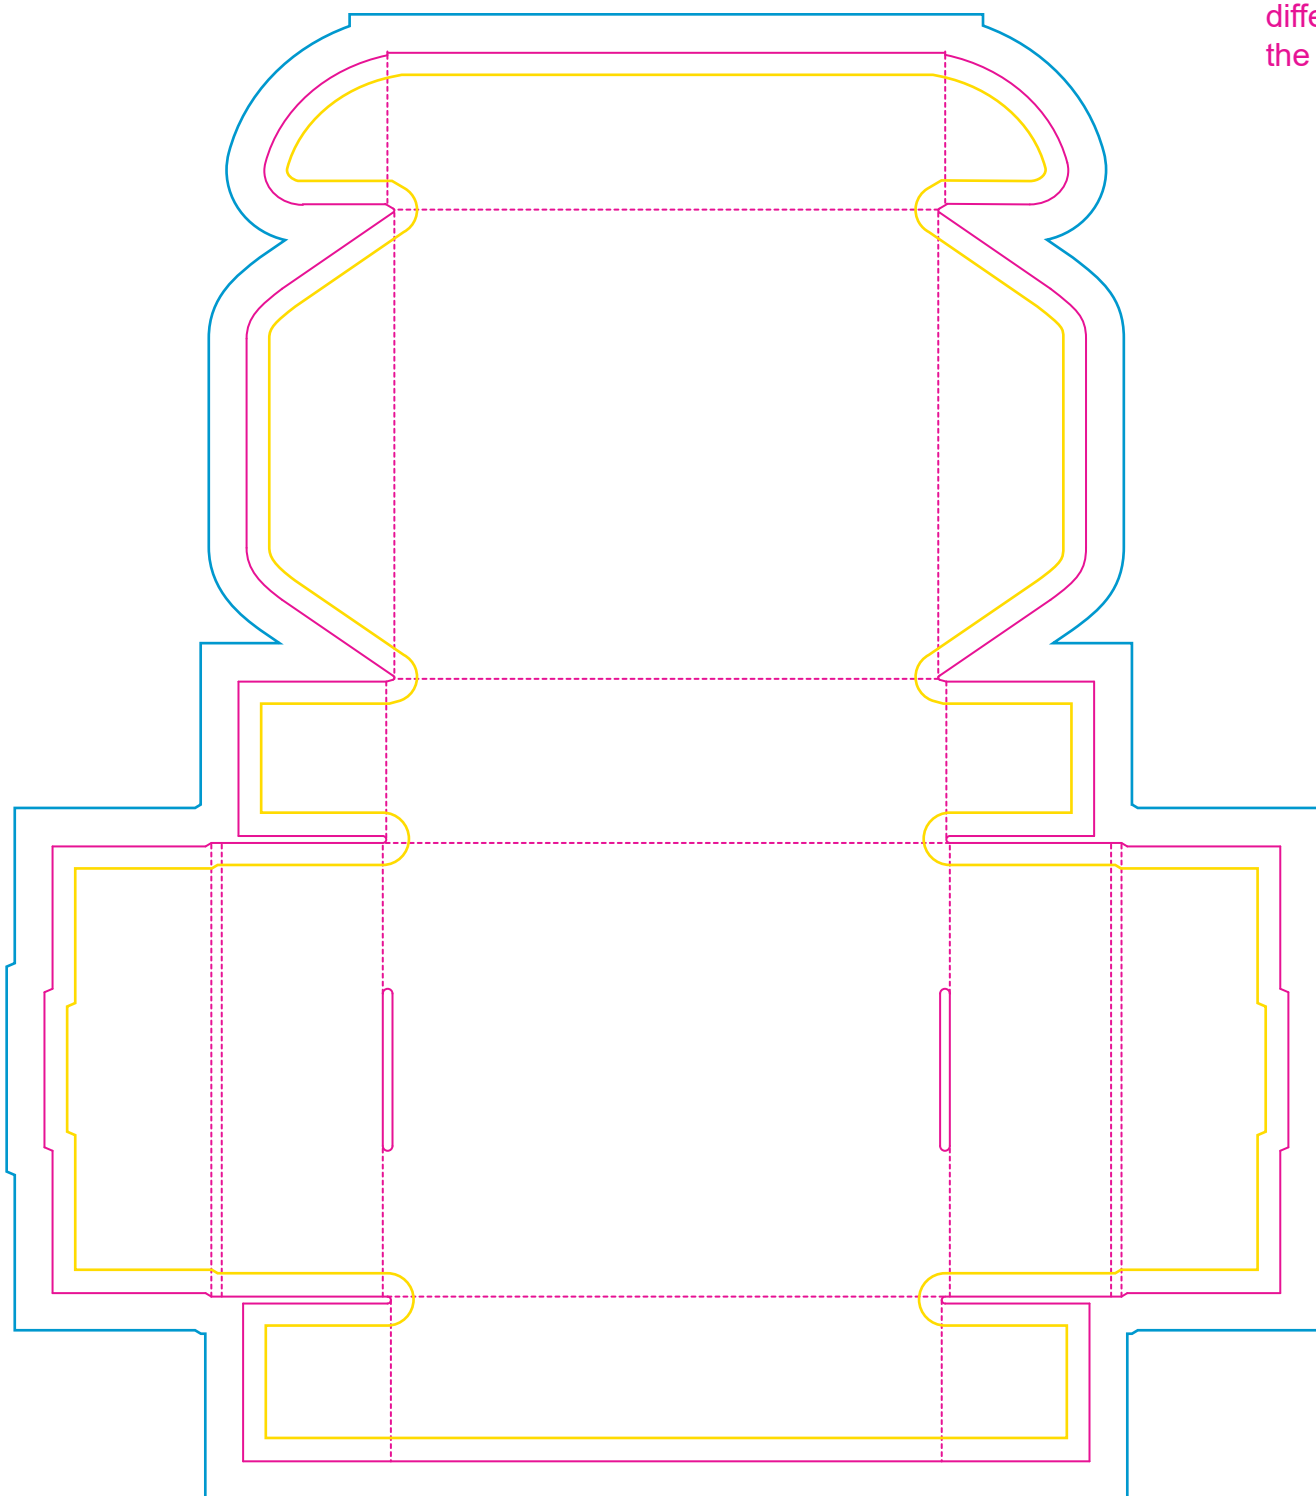

Product: PCPB419
Product Size: 250mm(w)x 200mm(h)x 70mm(d)
Decoration Options: CMYK

*Can be customized according to customer size,
different sizes should first go to the factory to get
the knife line.

Print size: 250mm(W)x200mm(H)

Shown at 30% actual size

Print size: 548.4mm(w) x 621.6mm(h)

Shown at 30% actual size

- Knife line
- Safe print area
- Bleed area