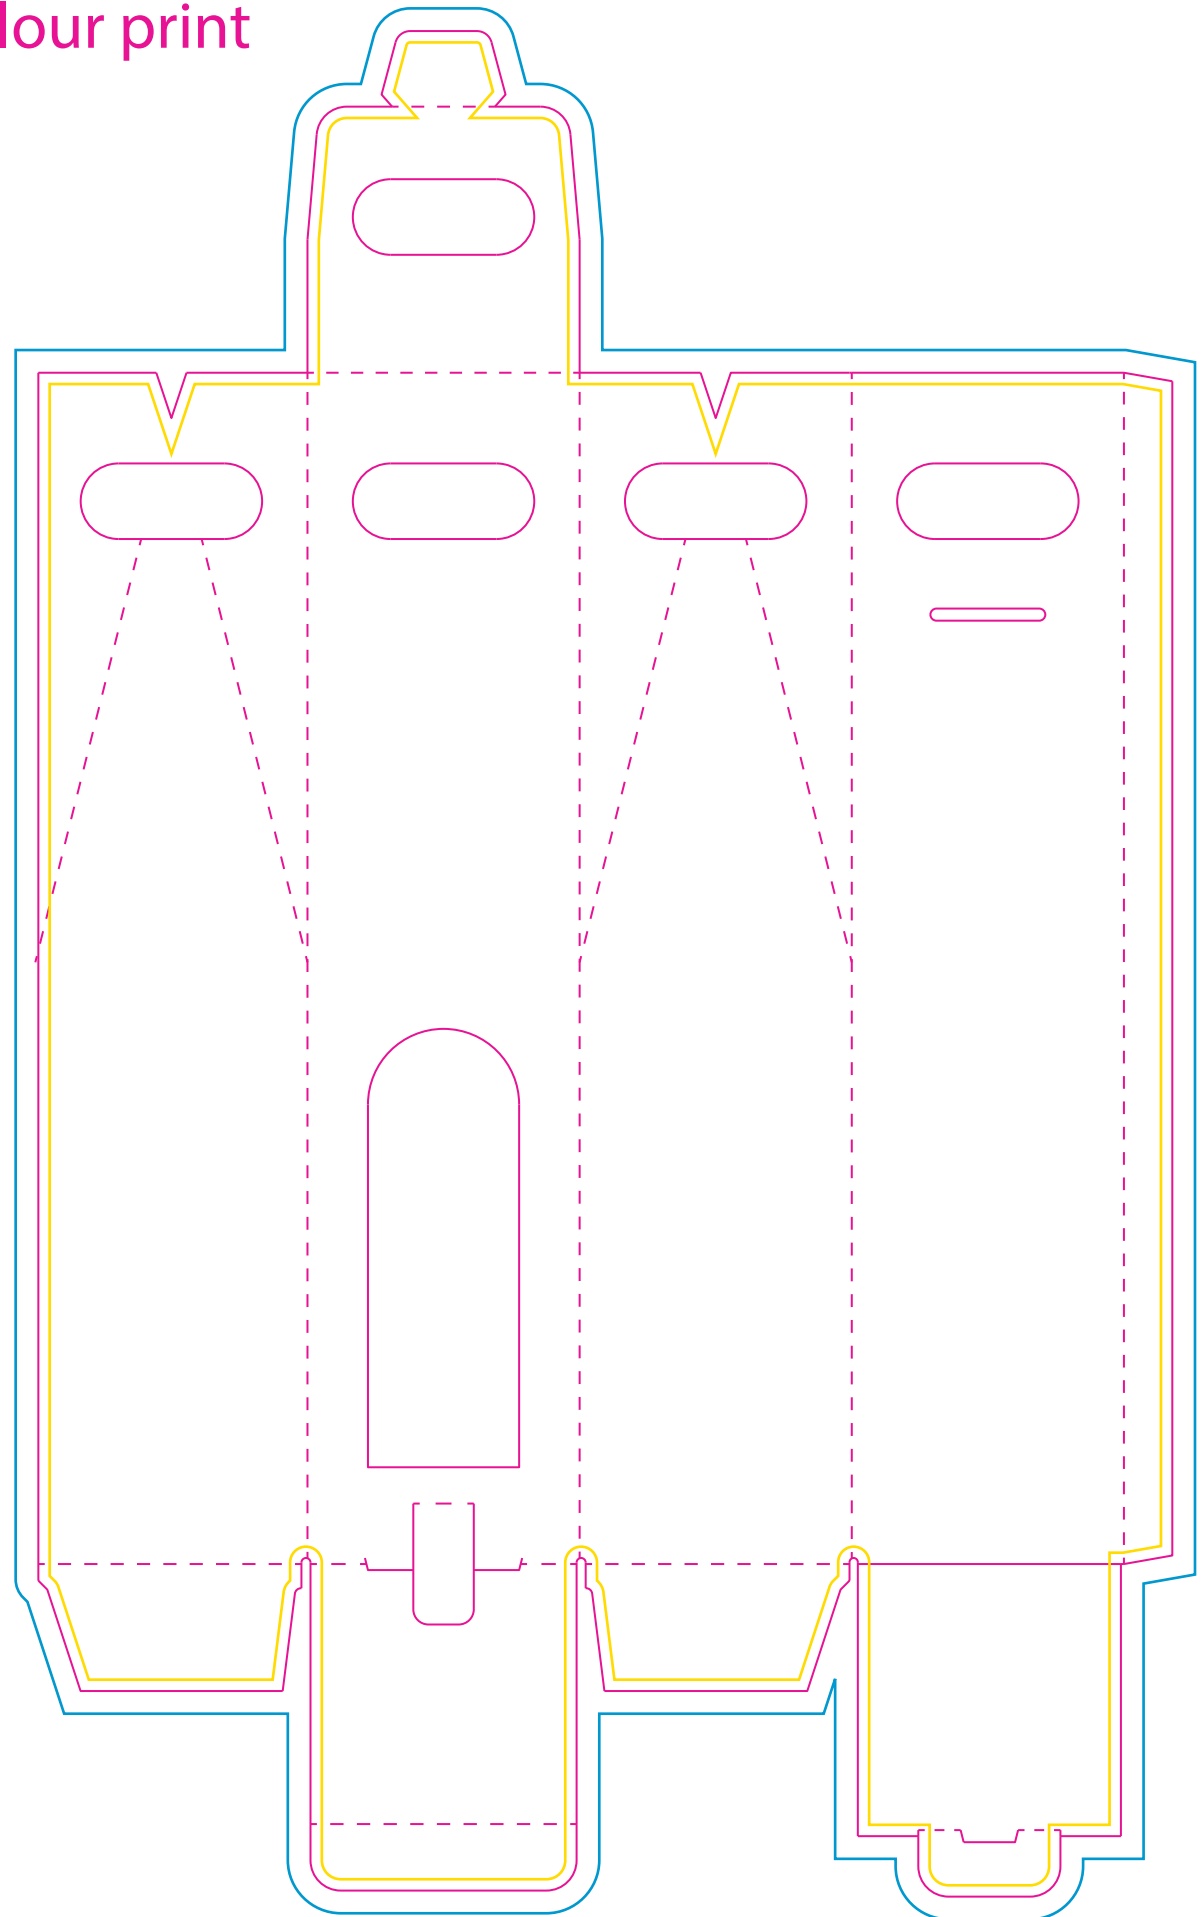

Product: PCPB470
Product Size: 90mm (w)x 350mm(h) x90mm(d)
Decoration Options: Screen Print, Full colour print

Screen print

Print size: 75mm(w) x 30mm(h)
Shown at 60% actual size

Full colour print

Print size: 375mm(w) x617mm(h)
Shown at 40% actual size

- Knife line
- Safe print area
- Bleed area