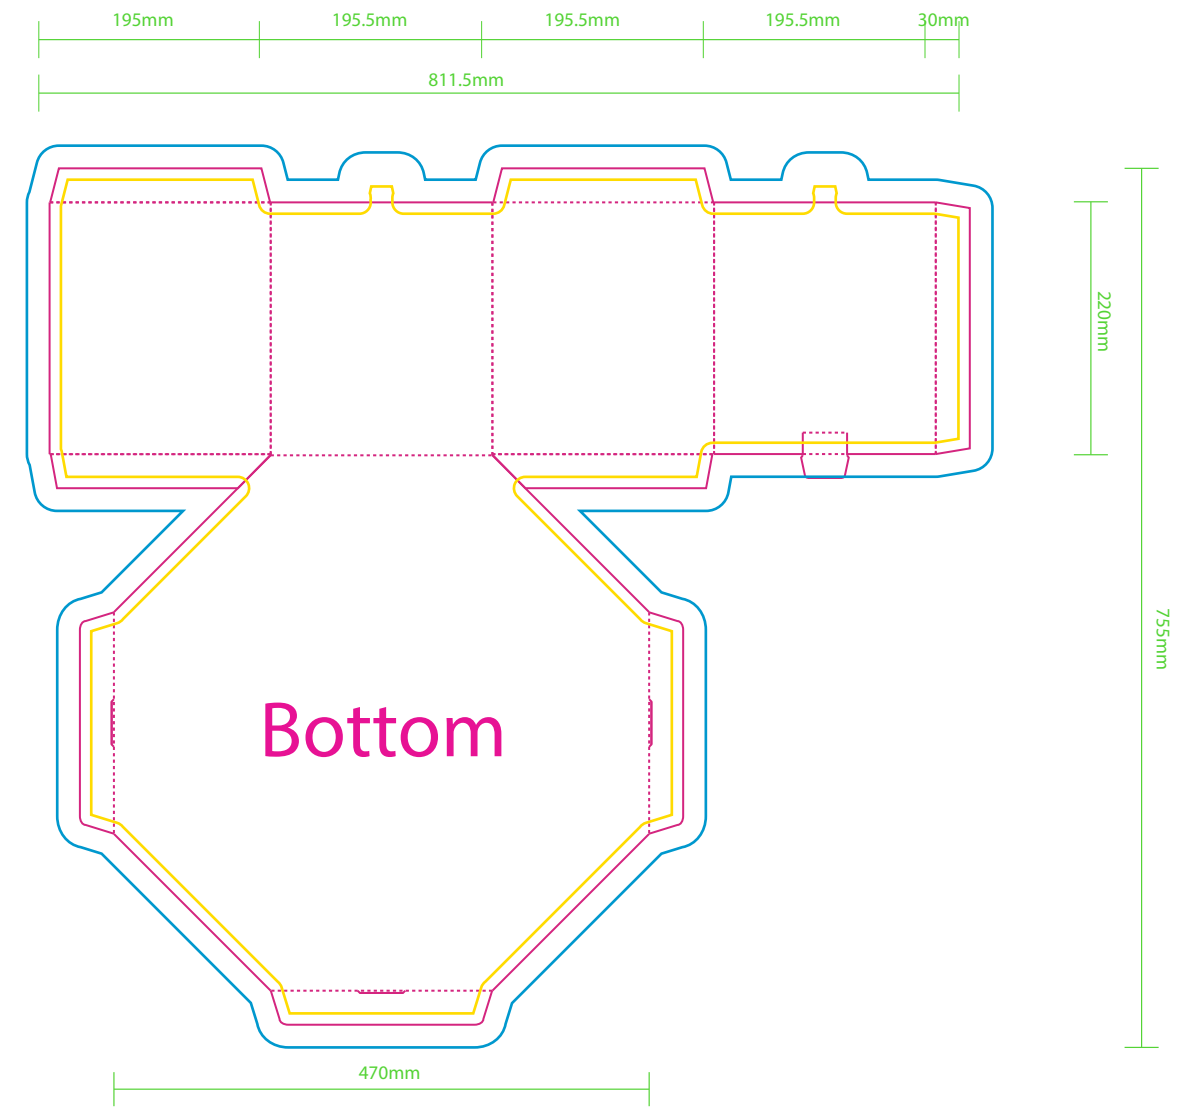

Product: PCPB520
 Product Size: 470mm(w)x220mm(h)x470mm(d)
 Decoration Options: Screen print, CMYK

Screen Print

Shown at 20% actual size
 Print size: 150mm(w) x 80mm(h)

CMYK

Shown at 15% actual size
 Print size: 811.5mm(w) x 755mm(h)

- Knife line
- Safe print area
- Bleed area

Shown at 15% actual size
 Print size: 811.5mm(w) x 755mm(h)