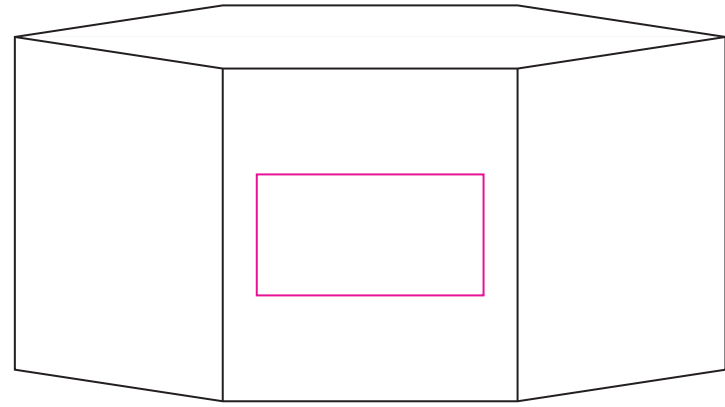

Product: PCPB520
 Product Size: 470mm(w)x220mm(h)x470mm(d)
 Decoration Options: Screen print, CMYK

Screen Print

Shown at 20% actual size
 Print size: 150mm(w) x 80mm(h)

CMYK

Shown at 15% actual size
 Print size: 811.5mm(w) x 755mm(h)

- Knife line
- Safe print area
- Bleed area

Shown at 15% actual size
 Print size: 811.5mm(w) x 755mm(h)