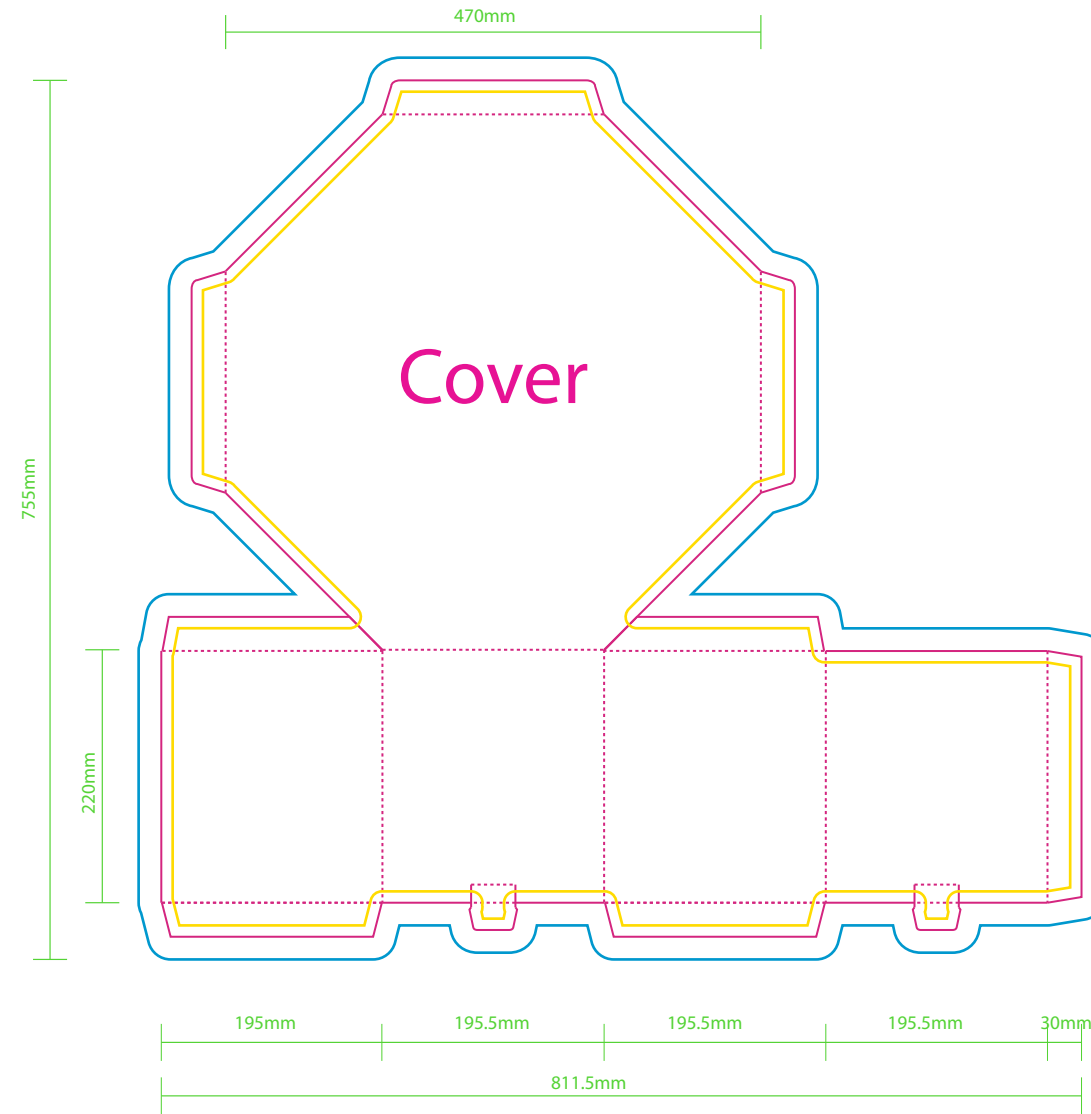

Product: PCPB520
 Product Size: 470mm(w)x220mm(h)x470mm(d)
 Decoration Options: Screen print, CMYK

Screen Print

Shown at 20% actual size
 Print size: 150mm(w) x 80mm(h)

CMYK

Shown at 15% actual size
 Print size: 811.5mm(w) x 755mm(h)

- Knife line
- Safe print area
- Bleed area

Shown at 15% actual size
 Print size: 811.5mm(w) x 755mm(h)