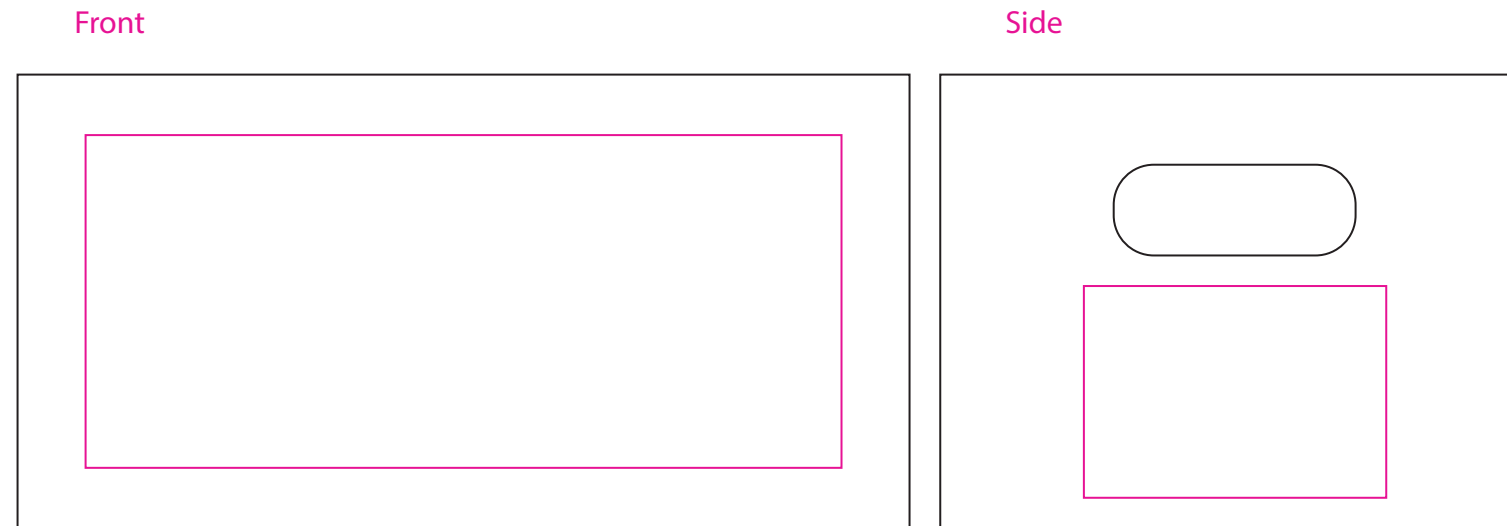

Product: PCPB545
Product Size: Small:245mm(w)x100mm(h)x145mm(d);
Medium:295mm(w)x150mm(h)x195mm(d);
Large:345mm(w)x200mm(h)x245mm(d)
Decoration Options: Screen Print,Laser engraving,Full colour print

Small Screen Print&Laser engraving

Print size: 210mm(w) x 75mm(h)
Shown at 40% actual size

Print size: 80mm(w) x 40mm(h)

Full colour print

Print size: 245mm(w) x 100mm(h)

Print size: 145mm(w) x 100mm(h)

Medium Screen Print&Laser engraving

Print size: 250mm(w) x 110mm(h)
Shown at 40% actual size

Print size: 100mm(w) x 70mm(h)

Full colour print

Print size: 295mm(w) x 150mm(h)

Print size: 195mm(w) x 150mm(h)

Large Screen Print&Laser engraving

Print size: 290mm(w) x 150mm(h)
Shown at 40% actual size

Print size: 140mm(w) x 100mm(h)

Full colour print

Print size: 345mm(w) x 200mm(h)

Print size: 245mm(w) x 200mm(h)