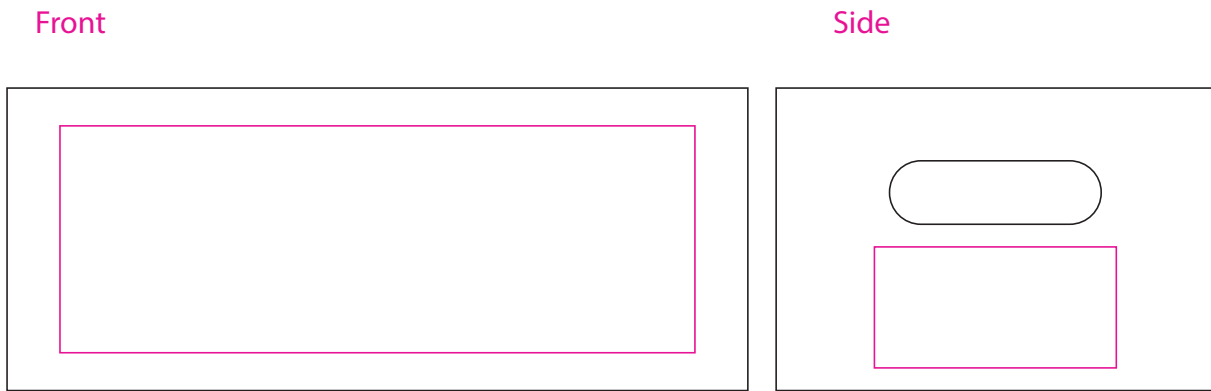

Product: PCPB545
Product Size: Small:245mm(w)x100mm(h)x145mm(d);
Medium:295mm(w)x150mm(h)x195mm(d);
Large:345mm(w)x200mm(h)x245mm(d)
Decoration Options: Screen Print,Laser engraving,Full colour print

Small Screen Print&Laser engraving

Print size: 210mm(w) x 75mm(h)
Shown at 40% actual size

Print size: 80mm(w) x 40mm(h)

Full colour print

Print size: 245mm(w) x 100mm(h)

Print size: 145mm(w) x 100mm(h)

Medium Screen Print&Laser engraving

Print size: 250mm(w) x 110mm(h)
Shown at 40% actual size

Print size: 100mm(w) x 70mm(h)

Full colour print

Print size: 295mm(w) x 150mm(h)

Print size: 195mm(w) x 150mm(h)

Large Screen Print&Laser engraving

Print size: 290mm(w) x 150mm(h)
Shown at 40% actual size

Print size: 140mm(w) x 100mm(h)

Full colour print

Print size: 345mm(w) x 200mm(h)

Print size: 245mm(w) x 200mm(h)