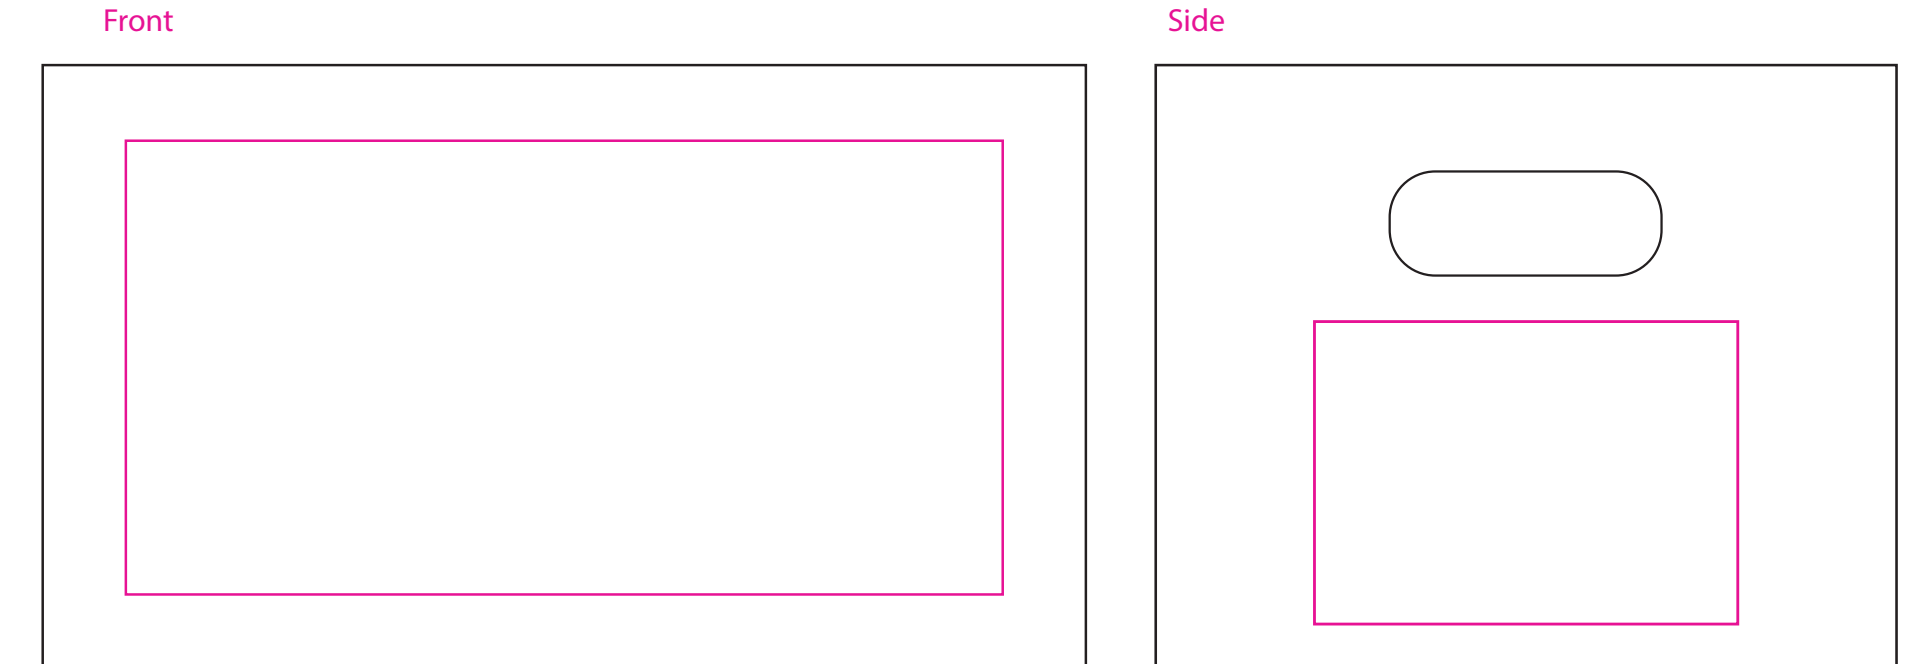

Product: PCPB545
Product Size: Small:245mm(w)x100mm(h)x145mm(d);
Medium:295mm(w)x150mm(h)x195mm(d);
Large:345mm(w)x200mm(h)x245mm(d)
Decoration Options: Screen Print,Laser engraving,Full colour print

Small Screen Print&Laser engraving

Print size: 210mm(w) x 75mm(h)
Shown at 40% actual size

Print size: 80mm(w) x 40mm(h)

Full colour print

Print size: 245mm(w) x 100mm(h)

Print size: 145mm(w) x 100mm(h)

Medium Screen Print&Laser engraving

Print size: 250mm(w) x 110mm(h)
Shown at 40% actual size

Print size: 100mm(w) x 70mm(h)

Full colour print

Print size: 295mm(w) x 150mm(h)

Print size: 195mm(w) x 150mm(h)

Large Screen Print&Laser engraving

Print size: 290mm(w) x 150mm(h)
Shown at 40% actual size

Print size: 140mm(w) x 100mm(h)

Full colour print

Print size: 345mm(w) x 200mm(h)

Print size: 245mm(w) x 200mm(h)