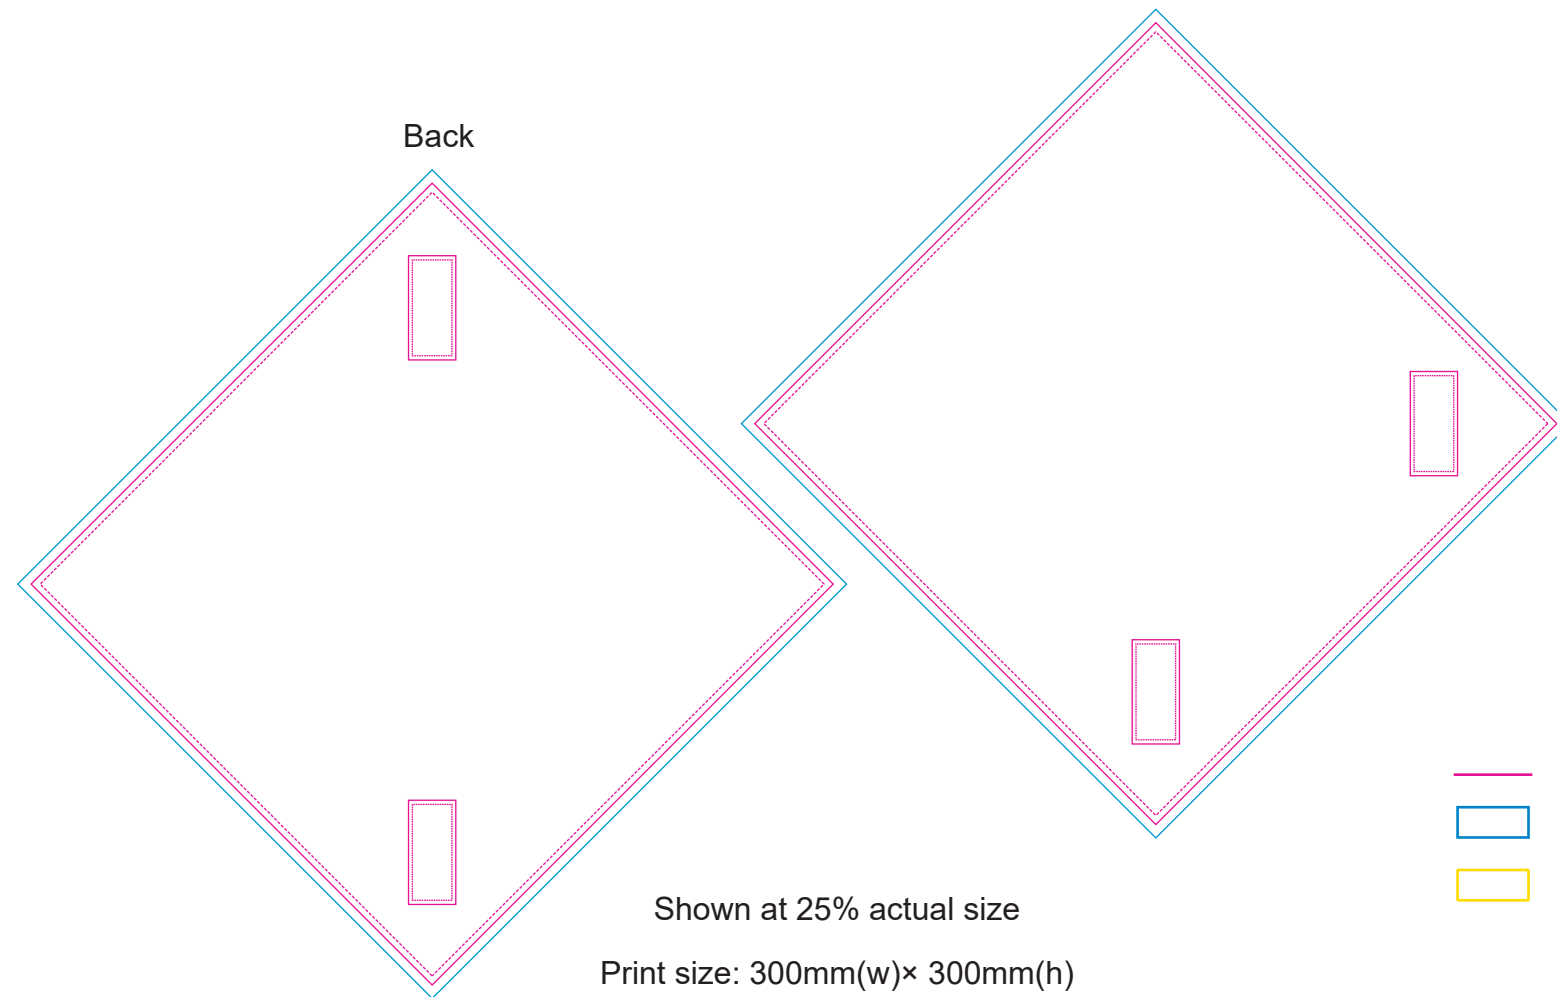

Product: PCPB700
Product Size: 300mm(w)× 300mm(h)
Decoration Options: Full colour print

Back

Front

Shown at 25% actual size
Print size: 300mm(w)× 300mm(h)

- knife line
- Bleed area
- safe print area

Packaging

Print size: 60mm(w) x 230.2mm(h)
Shown at 70% actual size