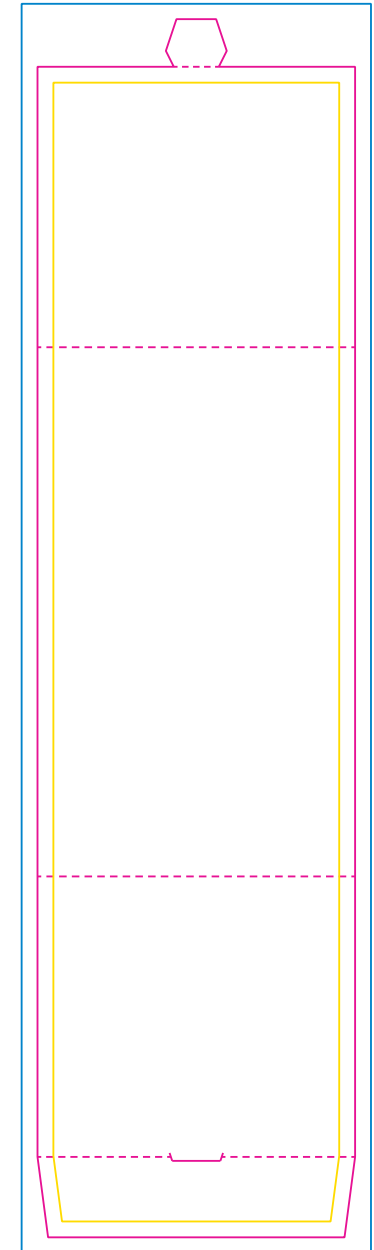

Product: PCPB700
Product Size: 300mm(w)× 300mm(h)
Decoration Options: Full colour print

Back

Front

Shown at 25% actual size
Print size: 300mm(w)× 300mm(h)

- knife line
- Bleed area
- safe print area

Packaging

Print size: 60mm(w) x 230.2mm(h)
Shown at 70% actual size