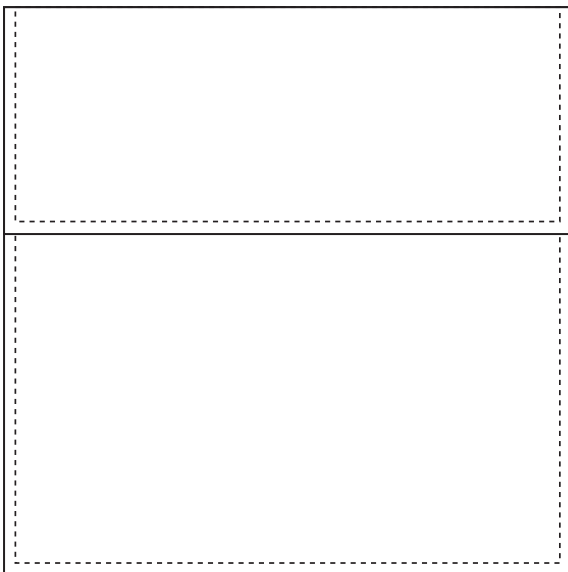

Product: PCPB710
Product Size: H 150mm x W 150mm (closed)
Decoration Options: Sublimation

Shown at 25% actual size

Print size: 150mm(w) x 360mm(h)

— Knife line

— Bleed line

Front

Shown at 50% actual size

Front

Back

Shown at 50% actual size