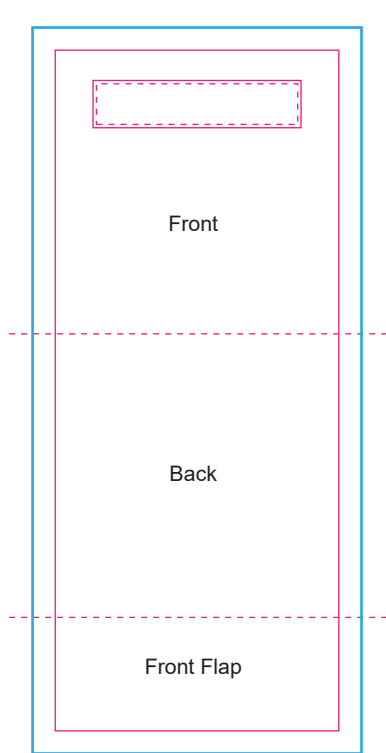

Product: PCPB710
Product Size: H 150mm x W 150mm (closed)
Decoration Options: Sublimation

Shown at 25% actual size

Print size: 150mm(w) x 360mm(h)

— Knife line

— Bleed line

Front

Shown at 50% actual size

Front

Back

Shown at 50% actual size