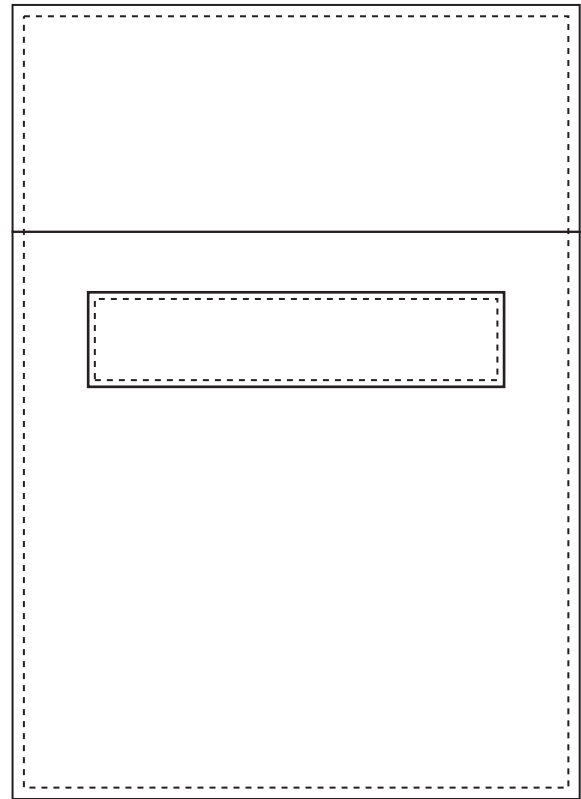

Product: PCPB710
Product Size: H 150mm x W 150mm (closed)
Decoration Options: Sublimation

Shown at 25% actual size

Print size: 150mm(w) x 360mm(h)

— Knife line

— Bleed line

Front

Shown at 50% actual size

Front

Back

Shown at 50% actual size