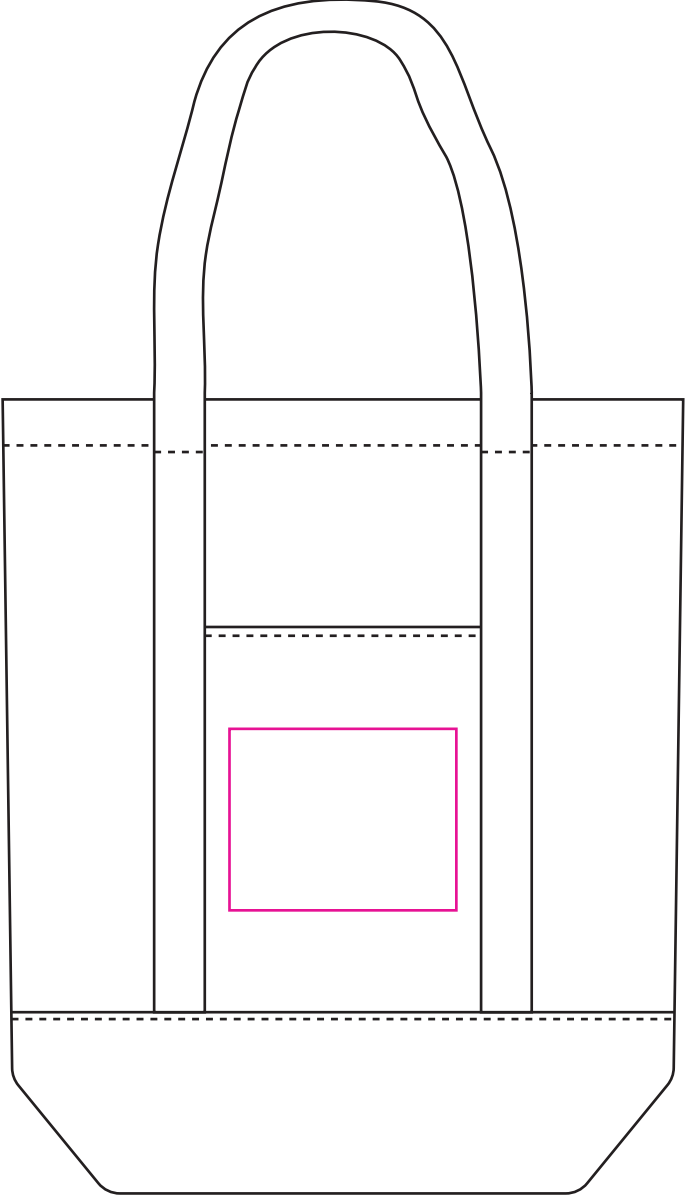

Product: PCPB830
Product Size: 30*35*10cm
Decoration Options: Sublimation

Print size: 100mm(w) x 80mm(h)
Shown at 30% actual size