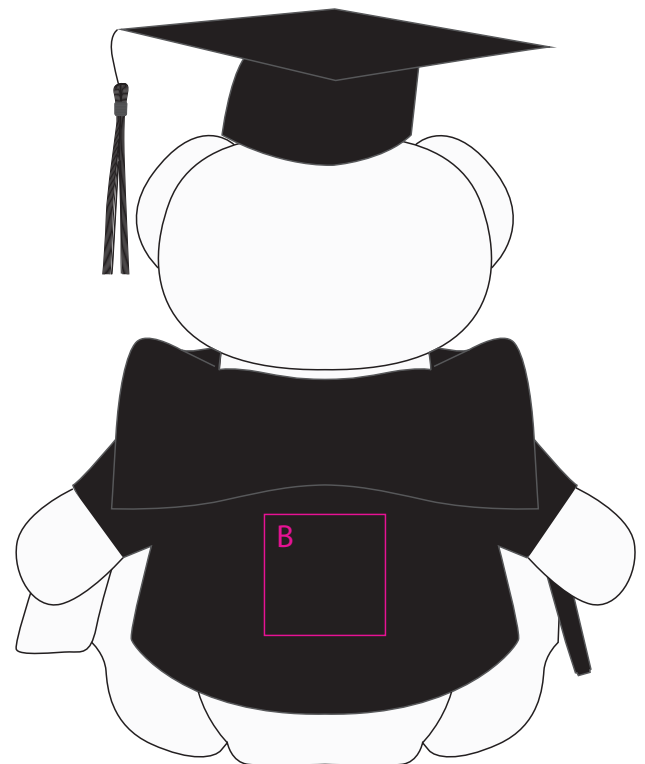

Product: PCPT60
Product Size: 25cm(w)
Decoration Options: Embroidery,Digital print

Front

A:Embroidery size: 20mm(w) x 30mm(h)
Shown at 40% actual size

Back

B:Print size: 40mm(w) x 40mm(h)