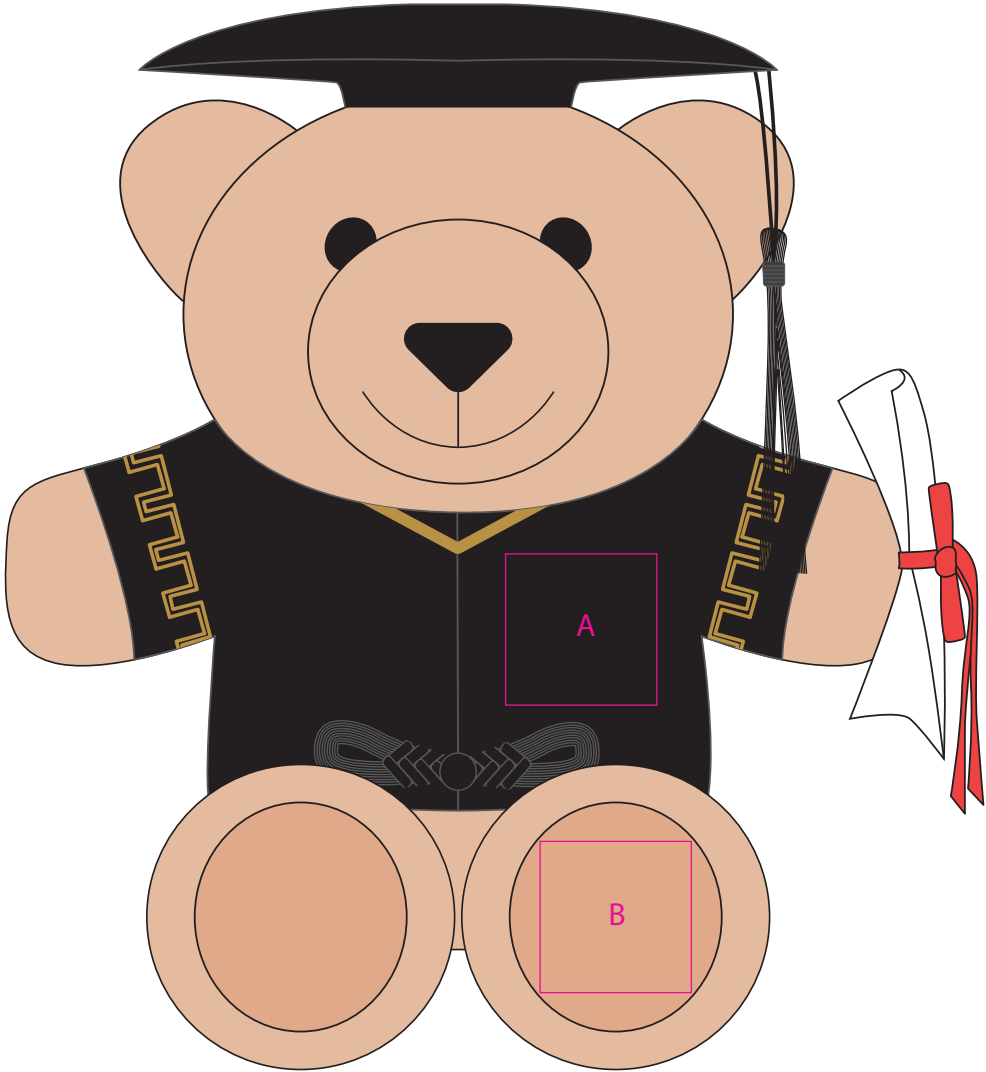

Product: PCPT162
Product Size: 25CM (H)
Decoration Options: Digital print

Shown at 50% actual size
A:Print size:40mm(w) x 40mm(h)
B:Print size:40mm(w) x 40mm(h)