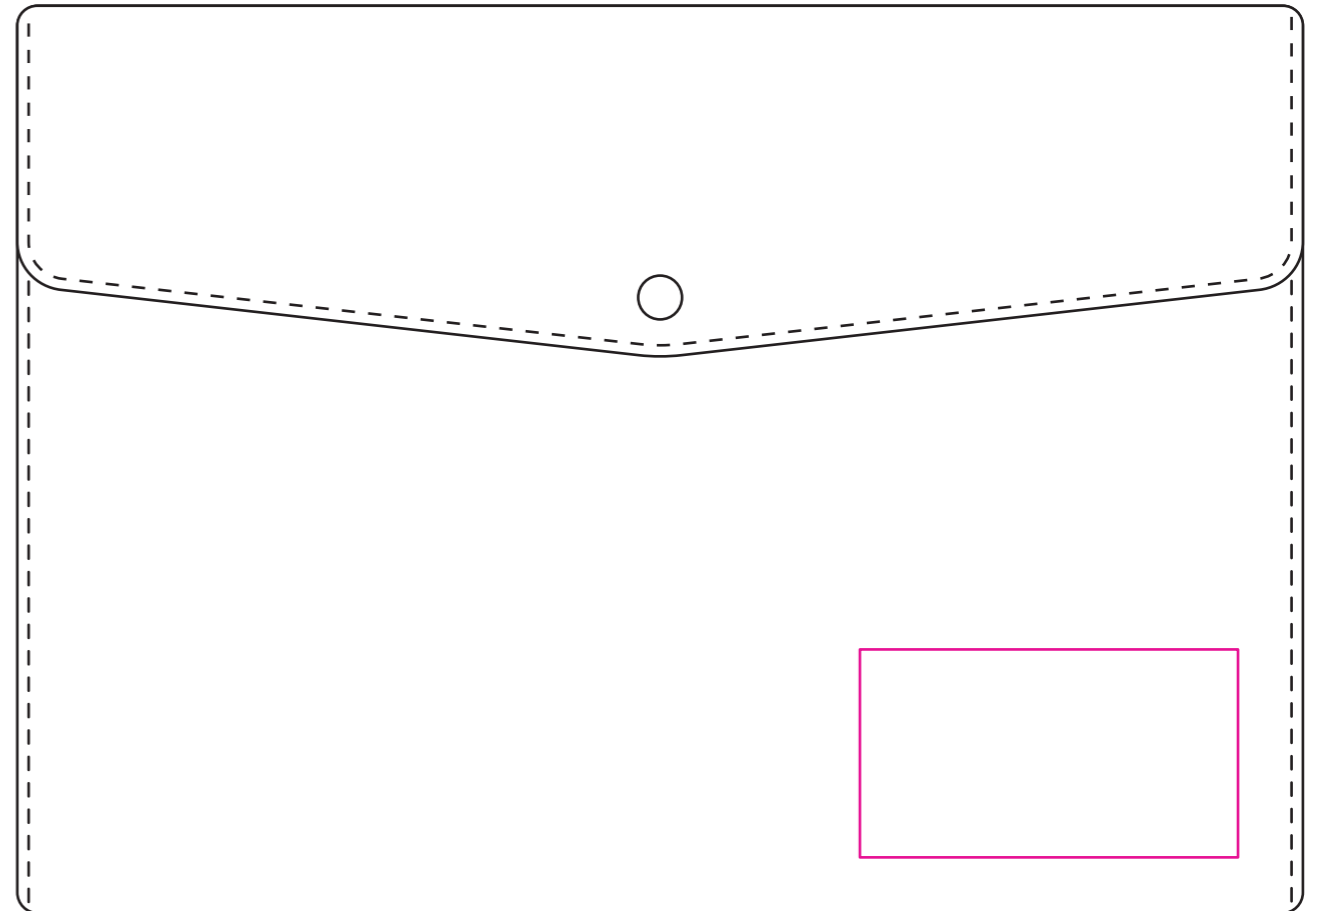

Product: PCS052
Product Size: 340mm(w) x 240mm(h)
Decoration Options: Laser Engraving, Screen print

Size 1

Size 2

Print size: 100mm(w) x 55mm(h)
Shown at 50% actual size