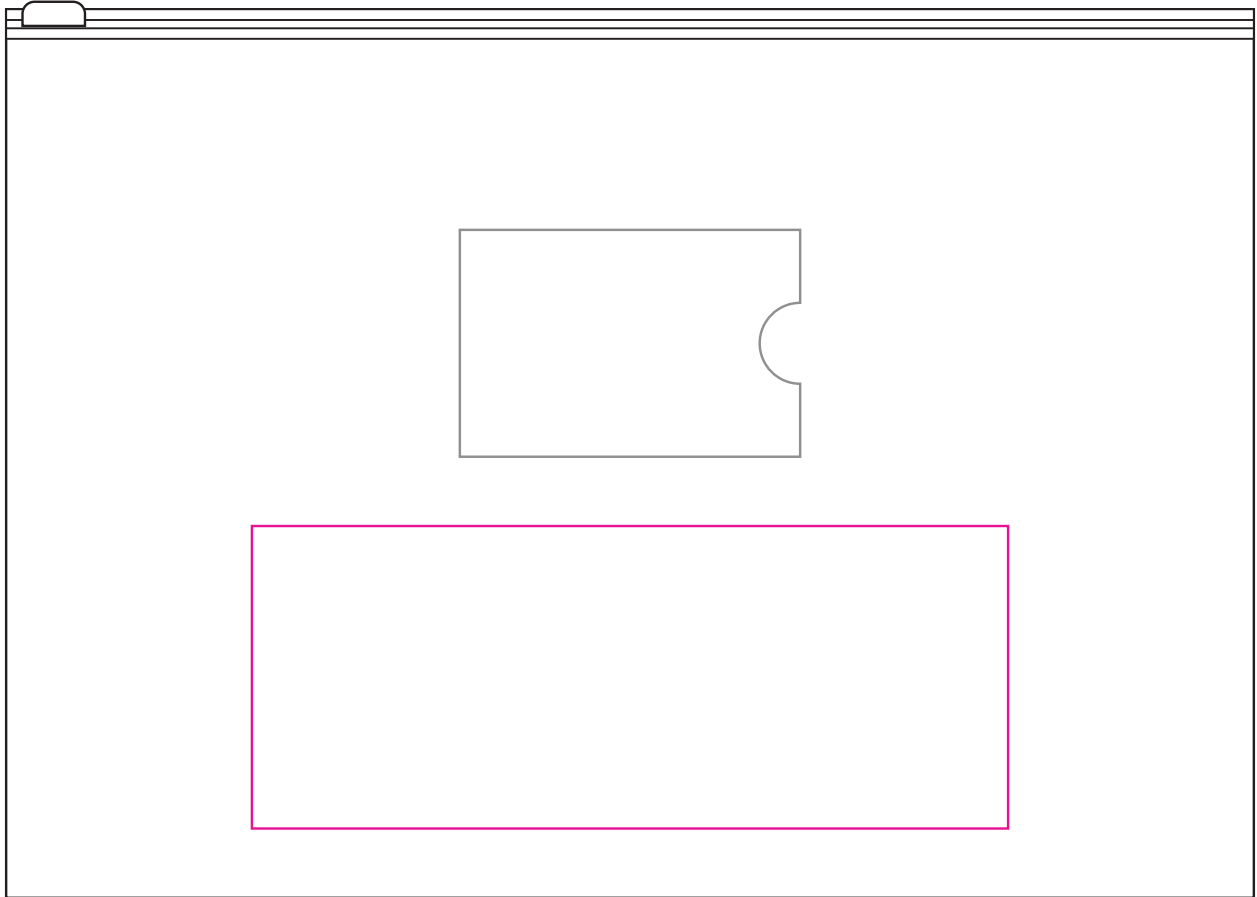

Product: PCS056
Product Size: 330mm(w) x 235mm(h)
Decoration Options: Screen print

Shown at 50% actual size
Print size: 200mm(W)x 80mm(H)