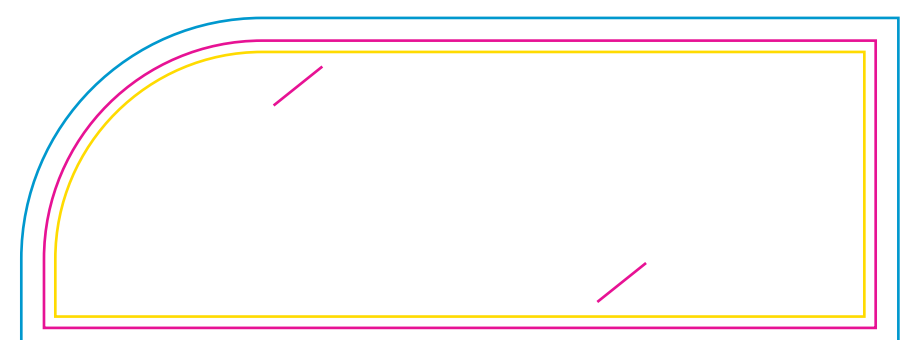

Product: PCS081  
Product Size: 220mm(w) x 310mm(h)  
Decoration Options: Full colour

### Outside

Shown at 50% actual size

Print size: 440mm(w) x 310mm(h)

-  Knife line
-  Safe print area
-  Bleed area

### Inside

Print size: 440mm(w) x 310mm(h)

Print size: 220mm(w) x 76mm(h)