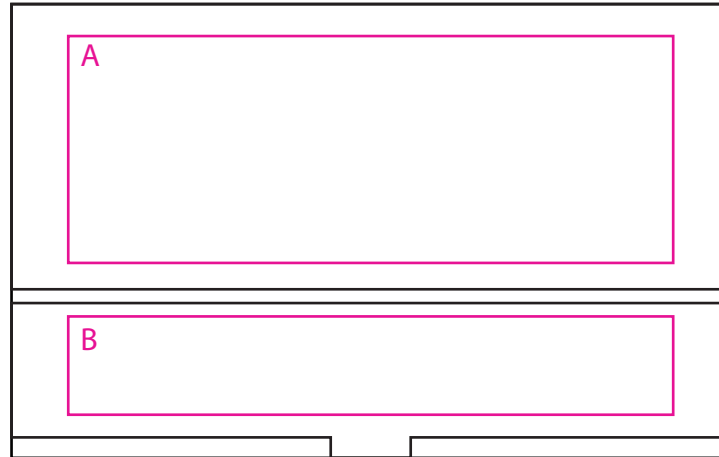

Product: PCS106
Product Size: 9.5 X 6 X 1cm
Decoration Options: Engraving, Debossed

Shown at 100% actual size

A: Debossed size: 80mm(w) x 30mm(h)

A: Engraving size: 80mm(w) x 13mm(h)