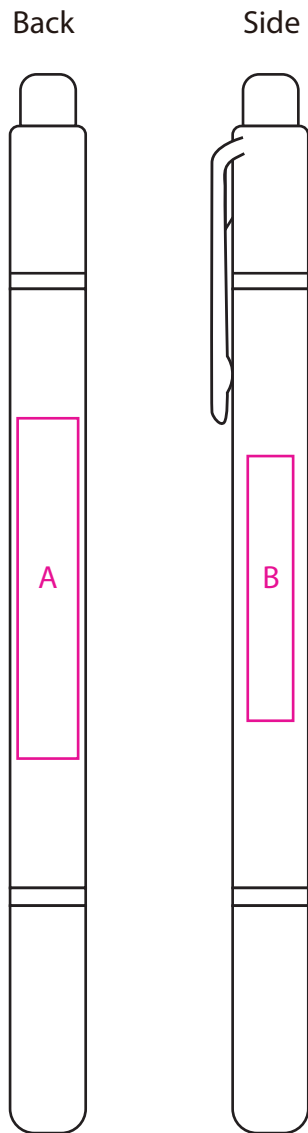

Product: PCS140
Product Size: 10mm(w)x 140mm(h)
Decoration Options: Pad Print

A:Print size: 8mm(w) x 45mm(h)
B:Print size: 6mm(w) x 35mm(h)
Shown at 100% actual size