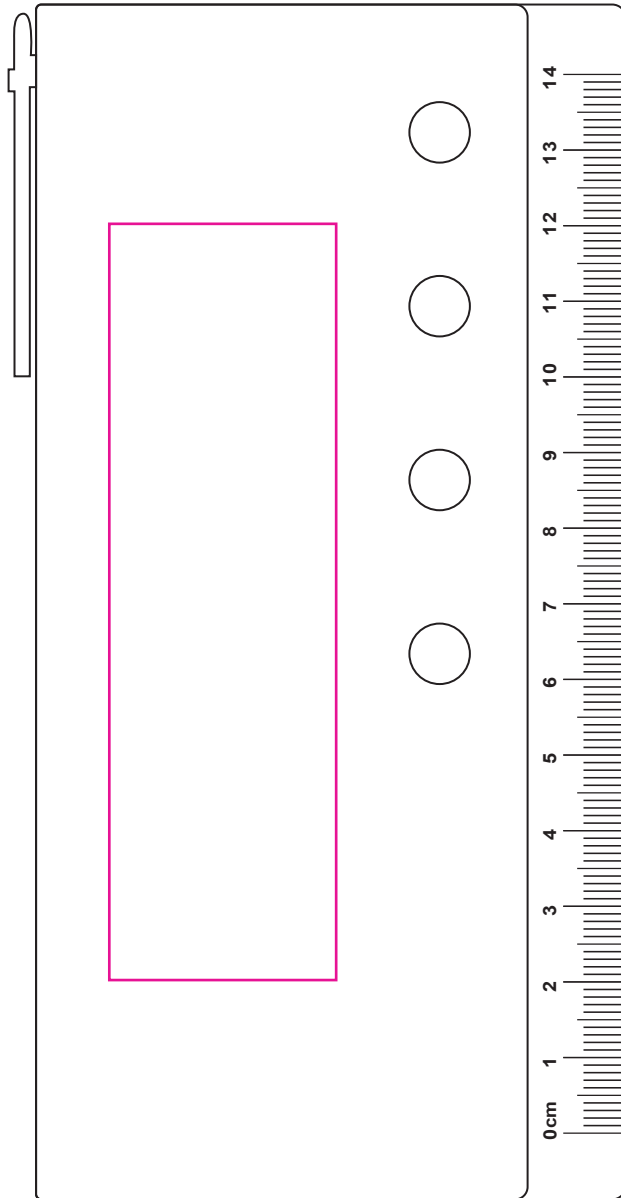

Product: PCS186
Product Size: 7.8x15.8cm
Decoration Options: Screen print

Shown at 100% actual size
Print size: 30mm(w) x 100mm(h)