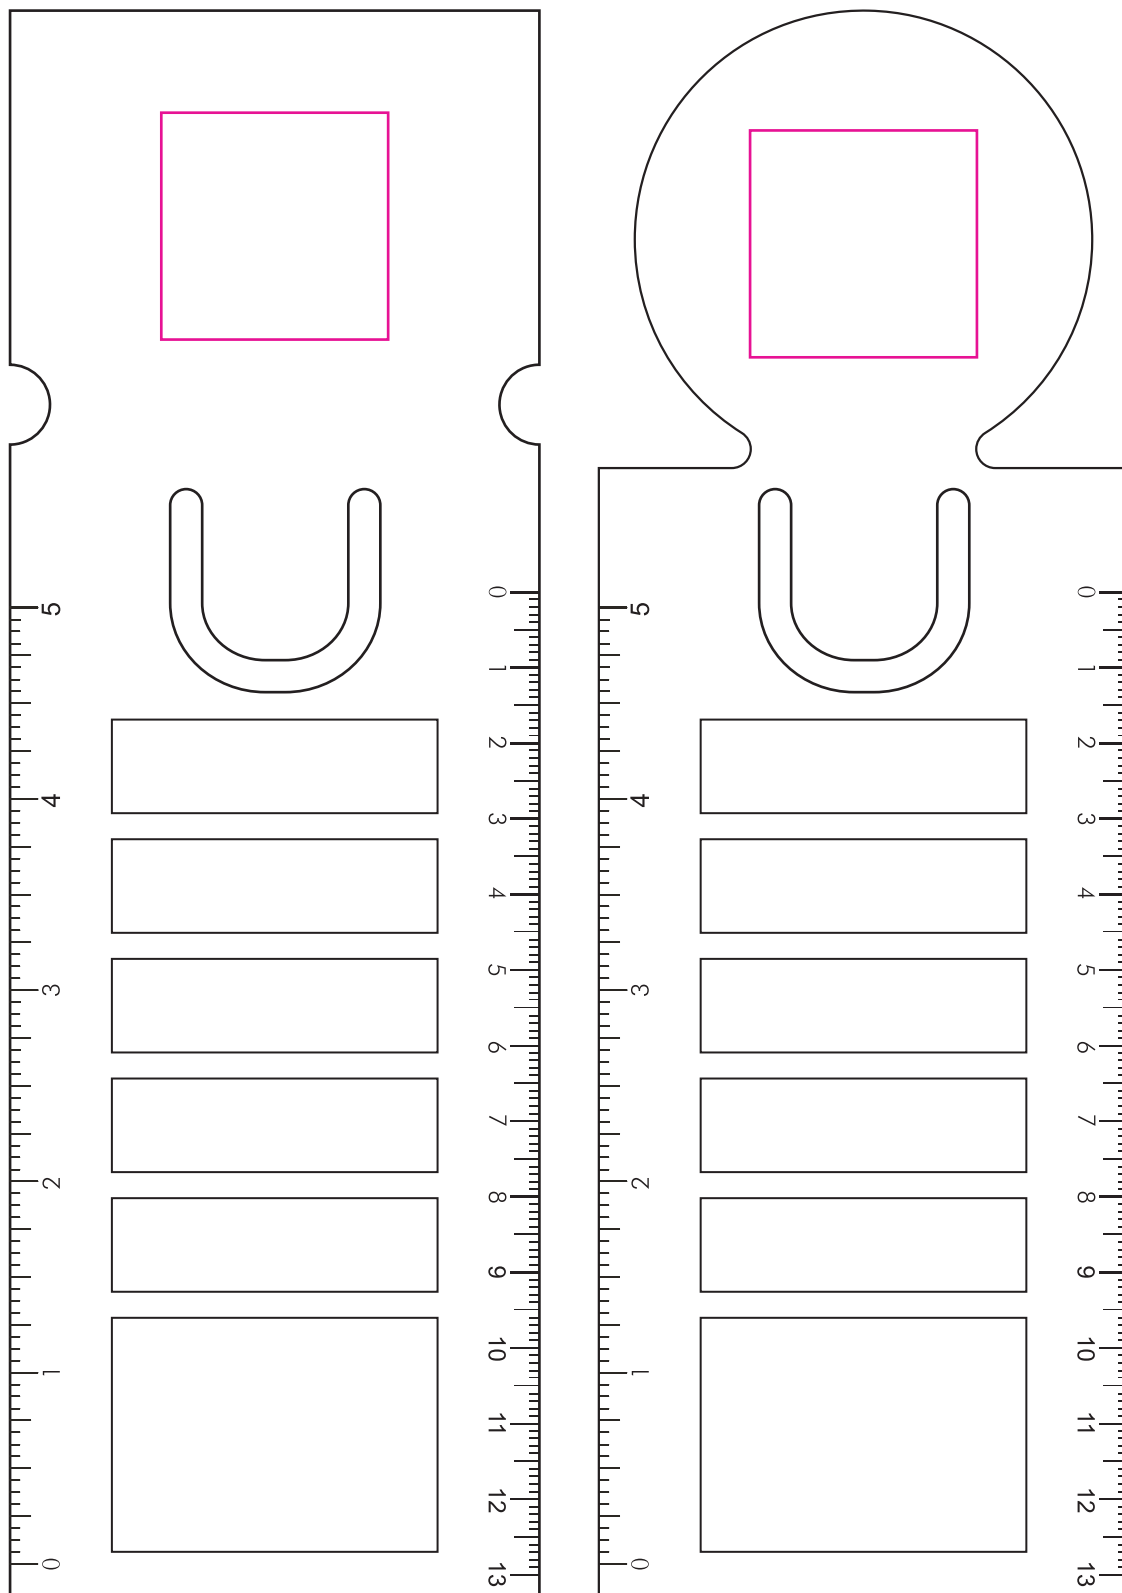

Product: PCS192  
Product Size: 70mm(w) x 210mm(h)  
Decoration Options: Screen print

Shown at 100% actual size  
Print size: 30mm(W)x 30mm(H)