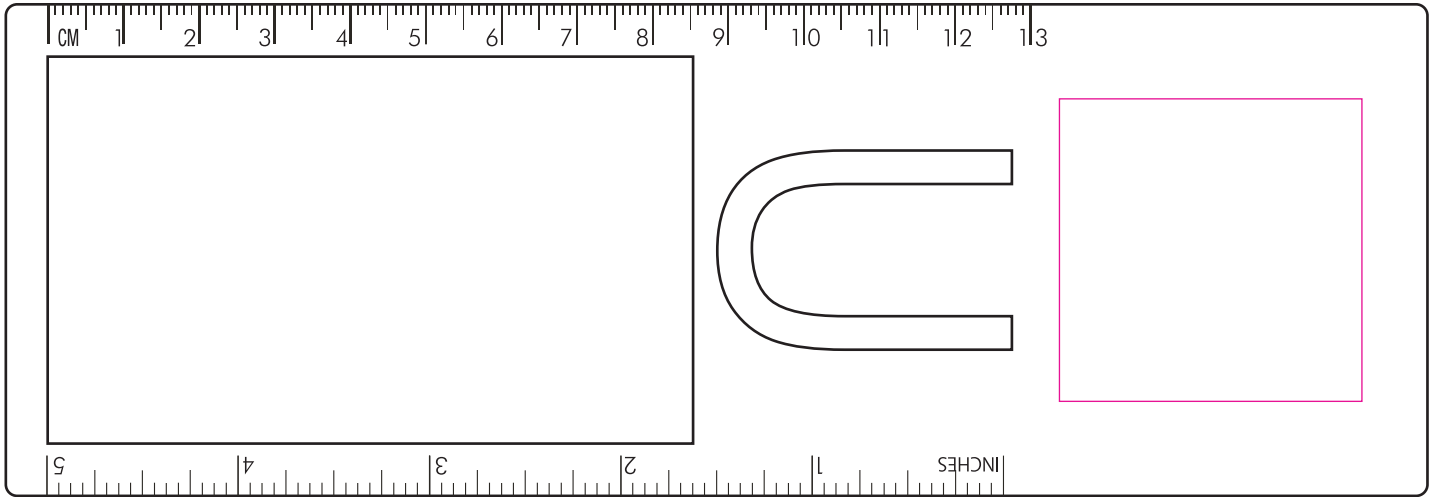

Product: PCS250
Product Size: 188mm(w) x 65mm(h)
Decoration Options: Screen print

Shown at 100% actual size
Print size: 40mm(w) x 40mm(h)