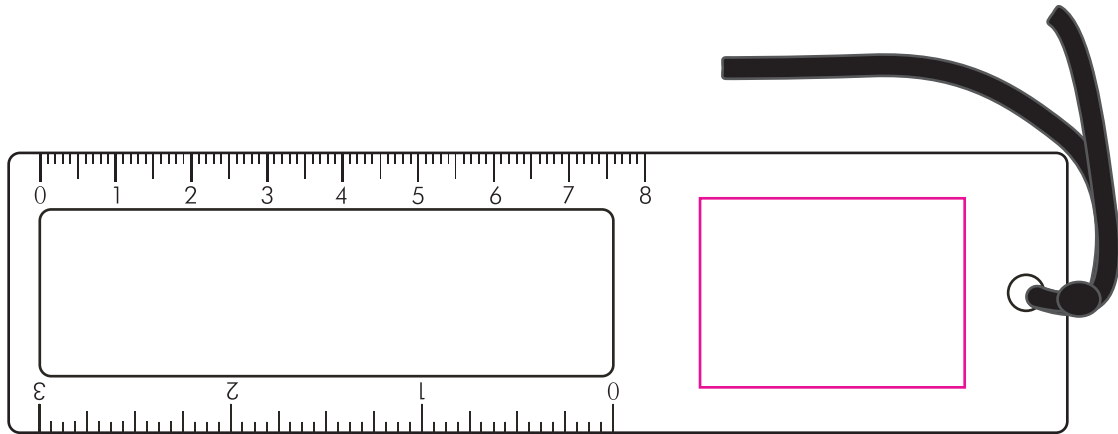

Product: PCS252
Product Size: 140mm(w) x 37mm(h)
Decoration Options: Screen print

Shown at 100% actual size

Print size: 35mm(W)x 25mm(H)