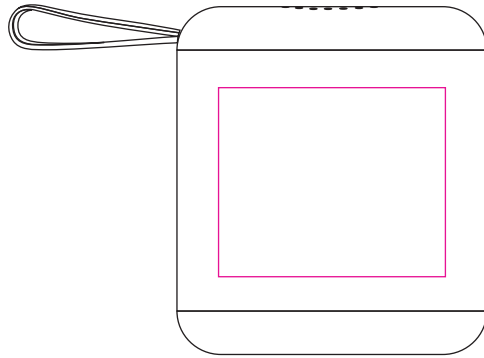

Product: PCT137

Product Size: 41mm(w)x41mm(h)x46mm(d)

Decoration Options: Screen Print

Left side

Print size: 30mm(w) x25mm(h)

Shown at 100% actual size

Front

Print size: 30mm(w) x25mm(h)

Shown at 100% actual size

Right side

Print size: 30mm(w) x25mm(h)

Shown at 100% actual size