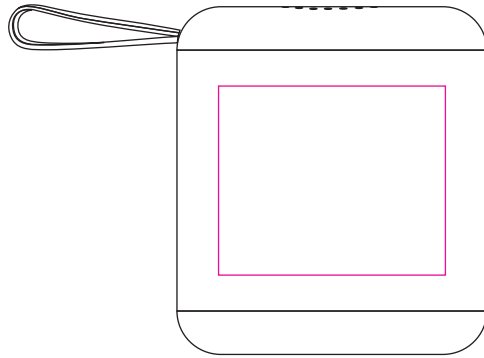

Product: PCT138
Product Size: 41mm(w)x41mm(h)x46mm(d)
Decoration Options: Laser light-up

Print

Left side

Print size: 30mm(w) x25mm(h)
Shown at 100% actual size

Front

Print size: 30mm(w) x25mm(h)
Shown at 100% actual size

Right side

Print size: 30mm(w) x25mm(h)
Shown at 100% actual size