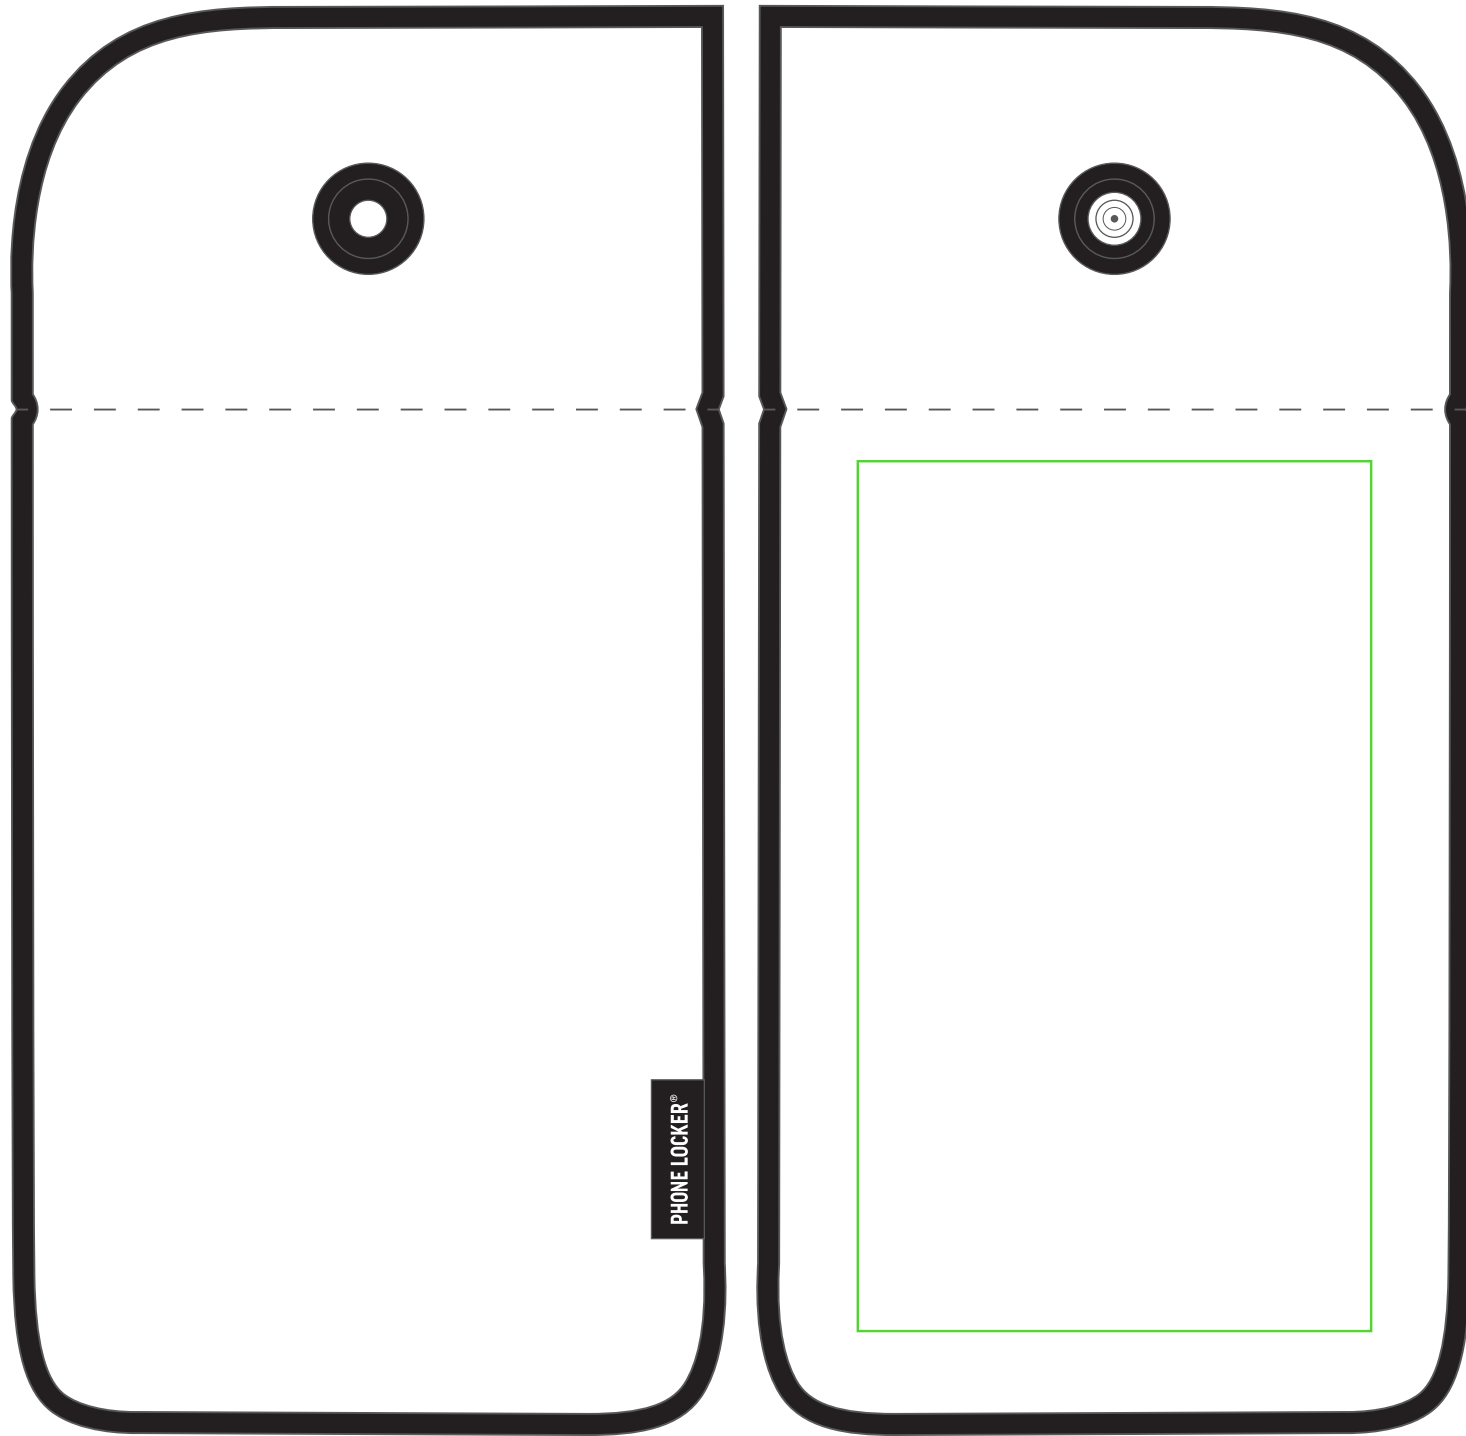

Product: PCT230
Product Size: 135x270mm
Decoration Options: Sublimation

Normal & Block signal

Shown at 70% actual size
Product size: 135mm(w) x 270mm(h)

Print size: 139mm(w) x 276mm(h)

-  Safe print area
-  Actual finished product area
-  Knife line
-  Bleed area