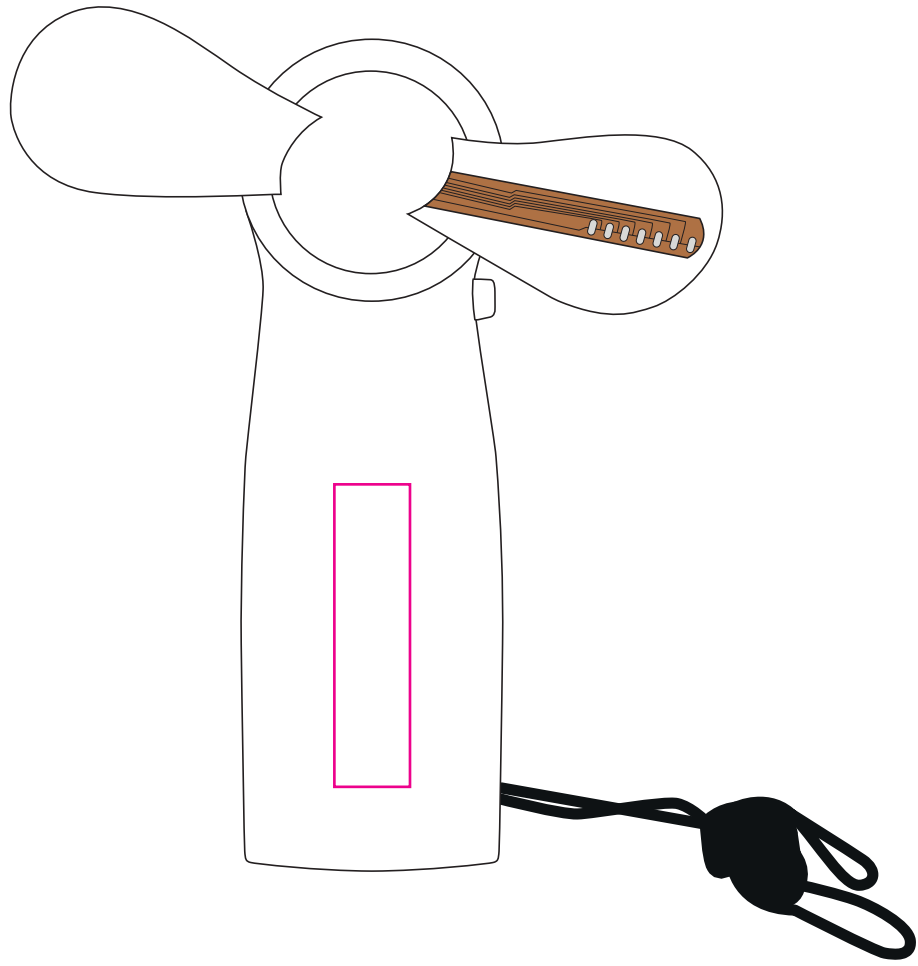

Product: PCT245
Product Size: 35 (w) x 110(h)x 55(d)mm
Decoration Options: Screen Print

Print size: 10mm(w) x 40mm(h)
Shown at 100% actual size