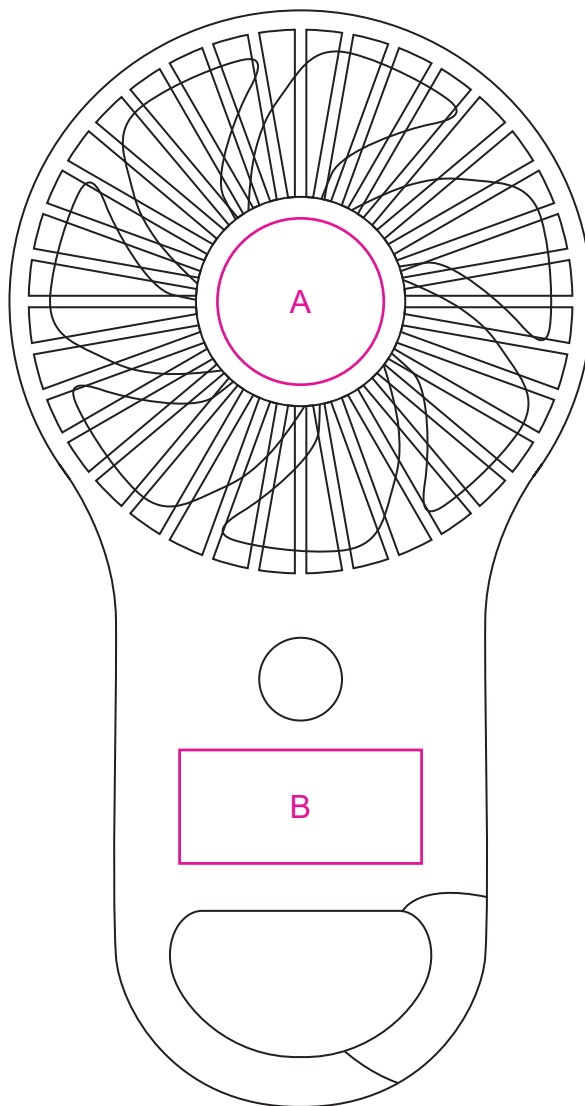

Product: PCT252
Product Size: 14.5 x 7.7 x 2.3 cm
Decoration Options: Laser engraving, Screen print

Shown at 100% actual size
A: Print size: 22mm(dia)
B: Print size: 32mm(w) x 15mm(h)