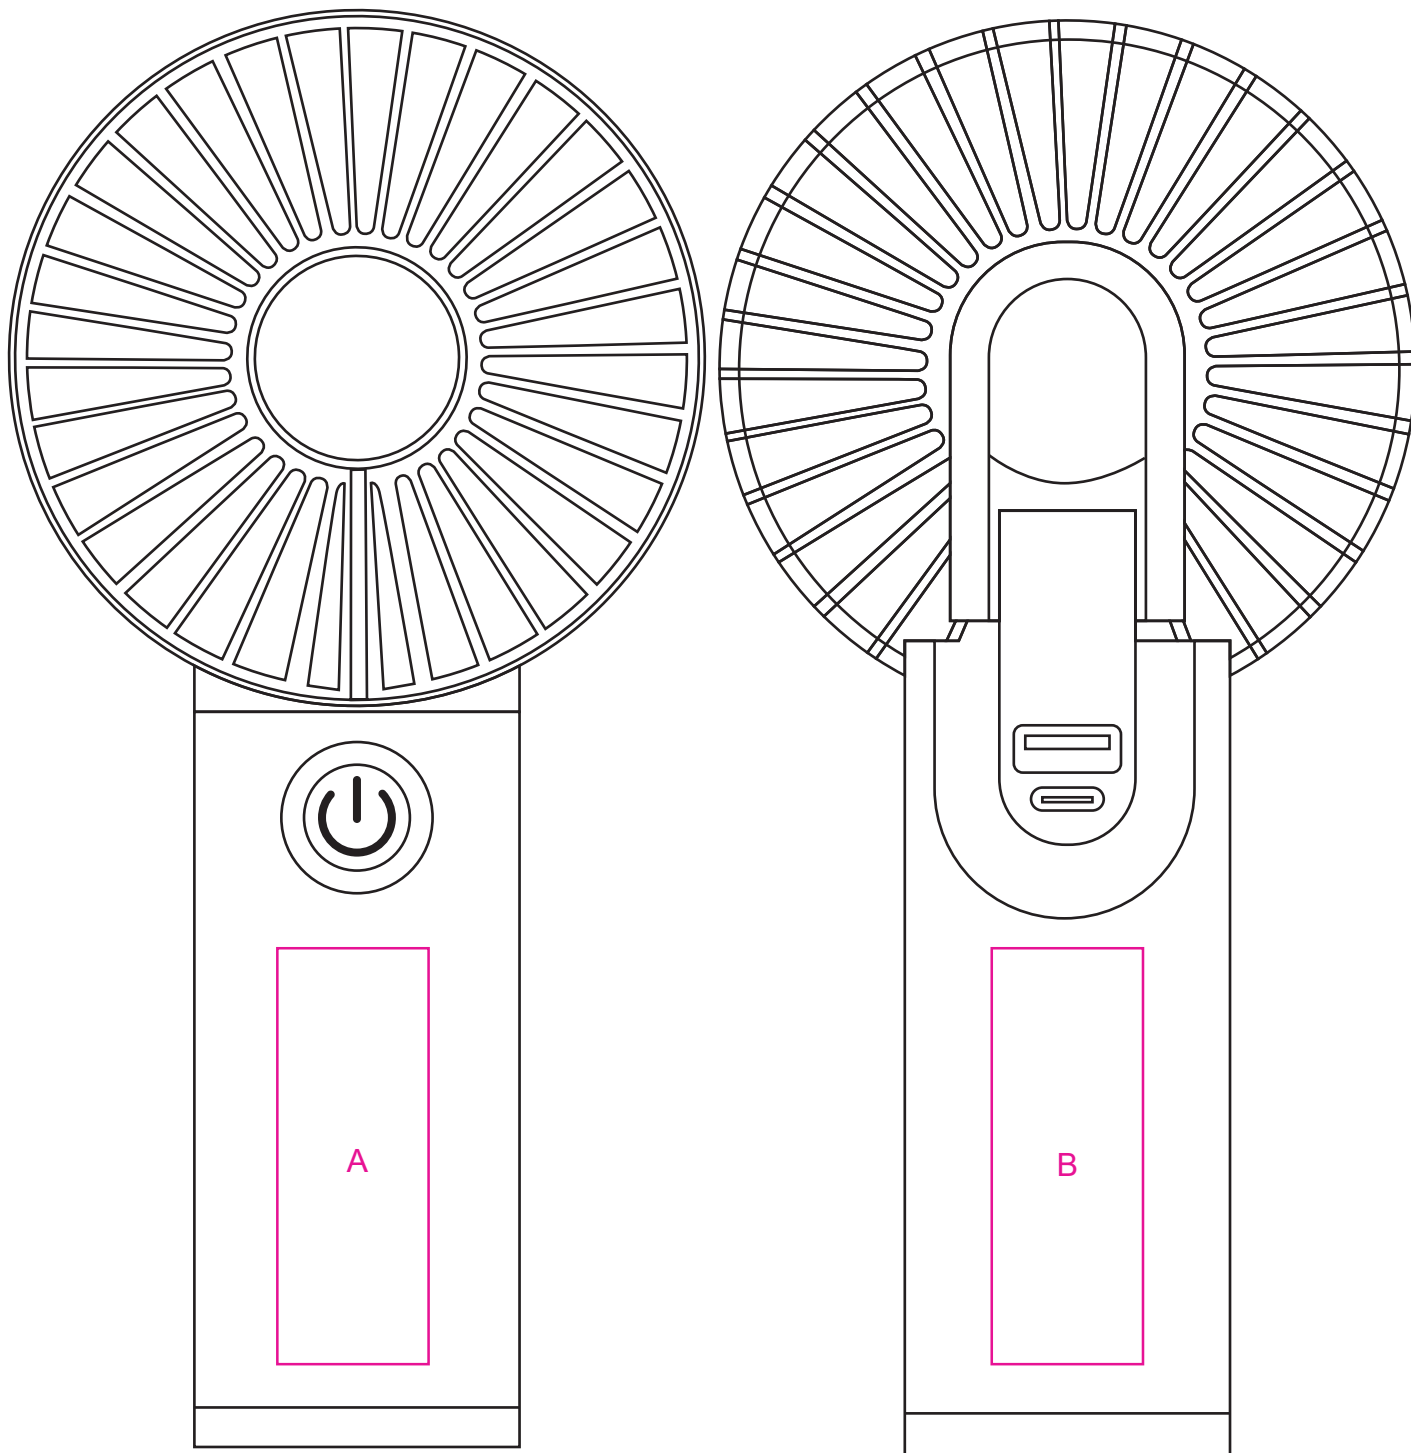

Product: PCT254
Product Size: 18.5 x 9.2 x 4.5 cm
Decoration Options: Metal label, Digital label

Shown at 100% actual size
A:Print size: 20mm(w) x 55mm(h)
B:Print size: 20mm(w) x 55mm(h)