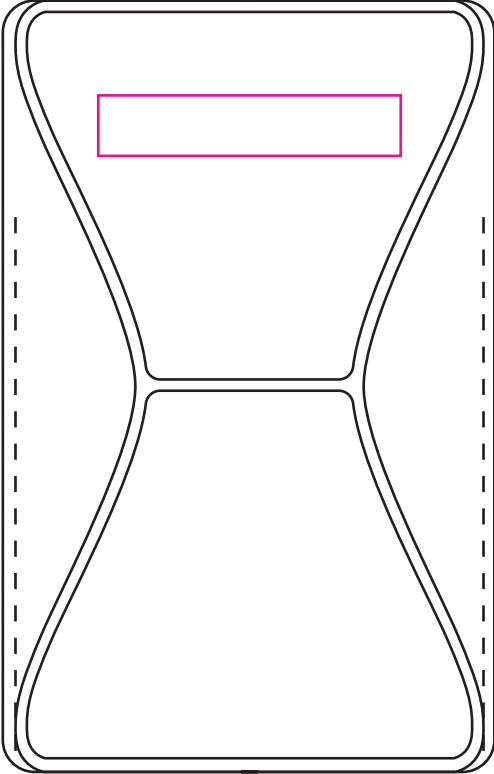

Product: PCT300  
Product Size: 65mm(w)x 102mm(h)  
Decoration Options: Debossed

Print size: 40mm(w) x 8mm(h)  
Shown at 100% actual size