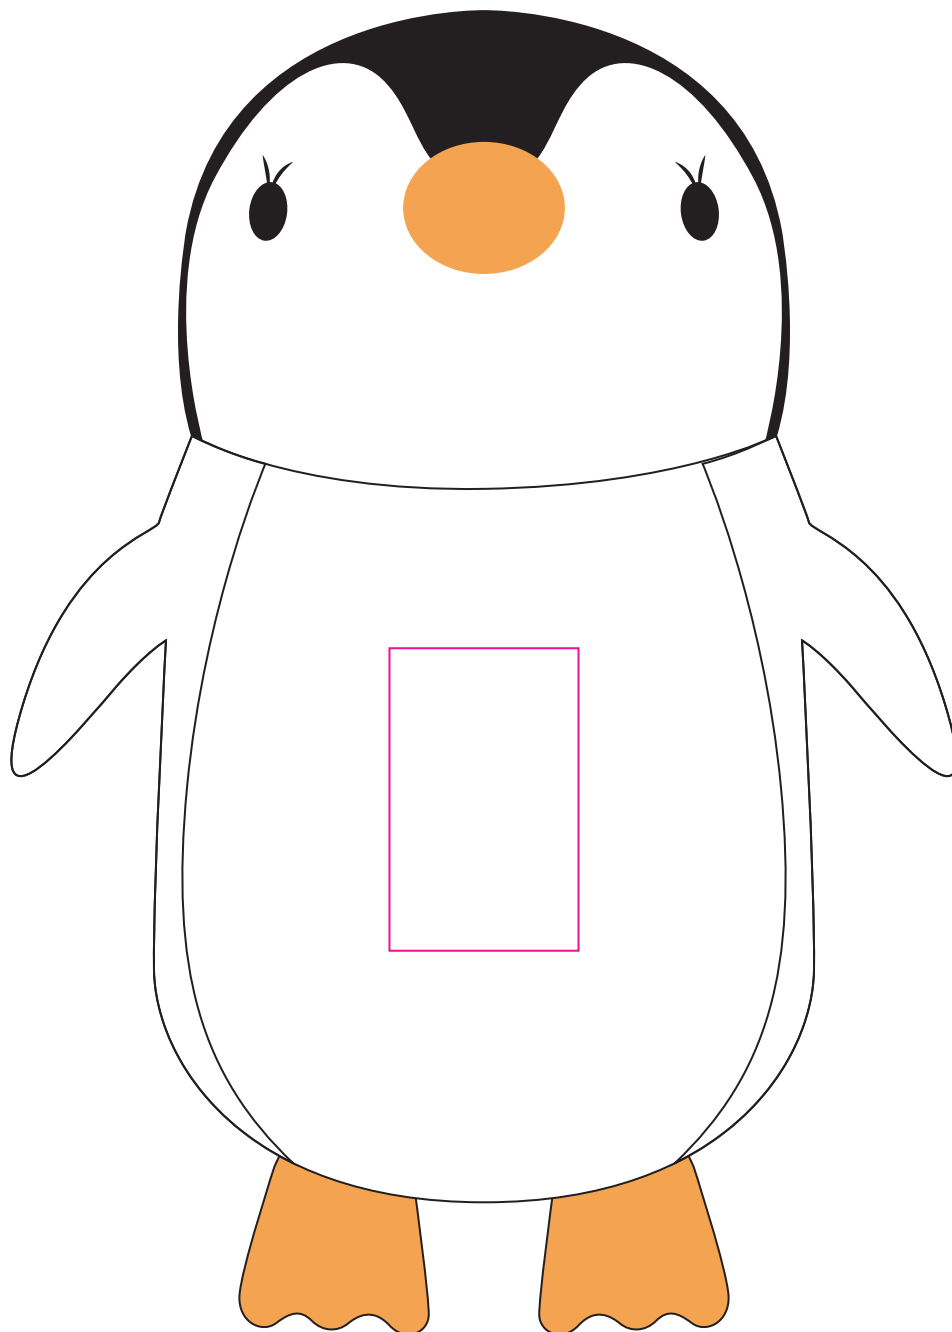

Product: PCTP001
Product Size: 35 x 25cm
Decoration Options: Digital Print

Shown at 50% actual size
Print size: 50mm(w) x 80mm(h)