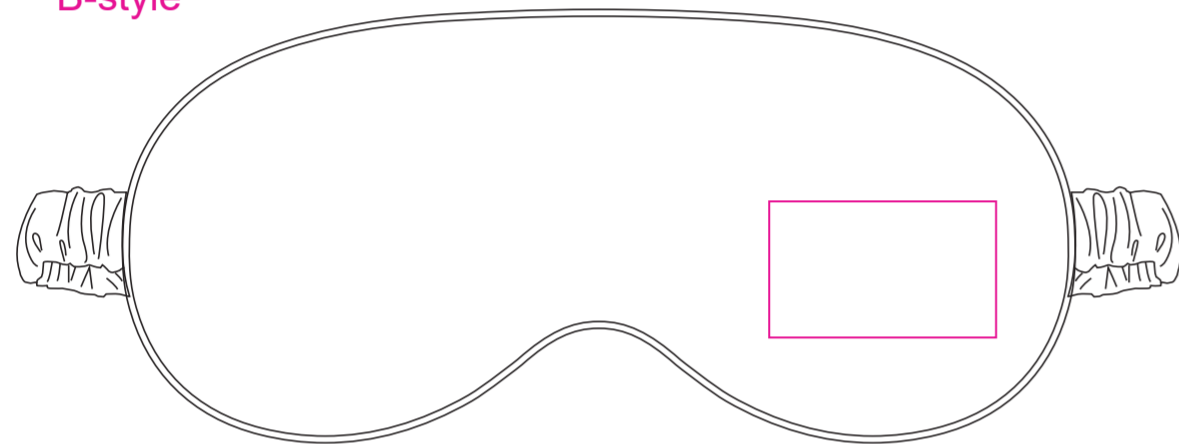

Product: PCTP022
Product Size: Mask:20.5x10cm, Pouch:12x15cm
Decoration Options: Heat Transfer, Digital Print

Heat Transfer Mask

A-style

B-style

Shown at 60% actual size
Print size: 50mm(w) x 30mm(h)

Digital Print Mask

A-style

B-style

Shown at 60% actual size
Actual size: 205mm(w)x100mm(h)

Print size: 205mm(w)x100mm(h)

Pouch

Front

Shown at 60% actual size
Print size: 50mm(w) x 30mm(h)

Back

Shown at 60% actual size

Front

Back

Print size: 120mm(w) x 150mm(h)