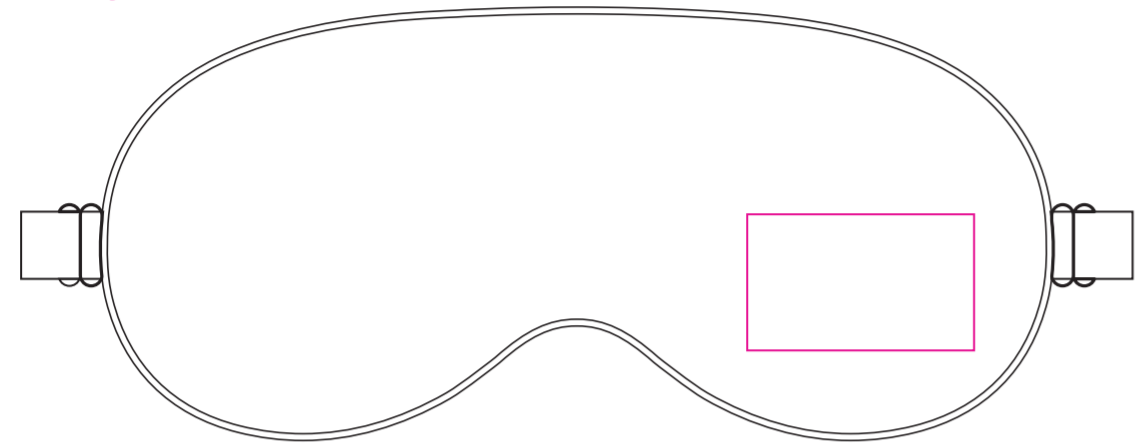

Product: PCTP022
Product Size: Mask:20.5x10cm, Pouch:12x15cm
Decoration Options: Heat Transfer, Digital Print

Heat Transfer Mask

A-style

B-style

Shown at 60% actual size
Print size: 50mm(w) x 30mm(h)

Digital Print Mask

A-style

B-style

Shown at 60% actual size
Actual size: 205mm(w)x100mm(h)

Print size: 205mm(w)x100mm(h)

Pouch

Front

Shown at 60% actual size
Print size: 50mm(w) x 30mm(h)

Back

Shown at 60% actual size

Front

Back

Print size: 120mm(w) x 150mm(h)