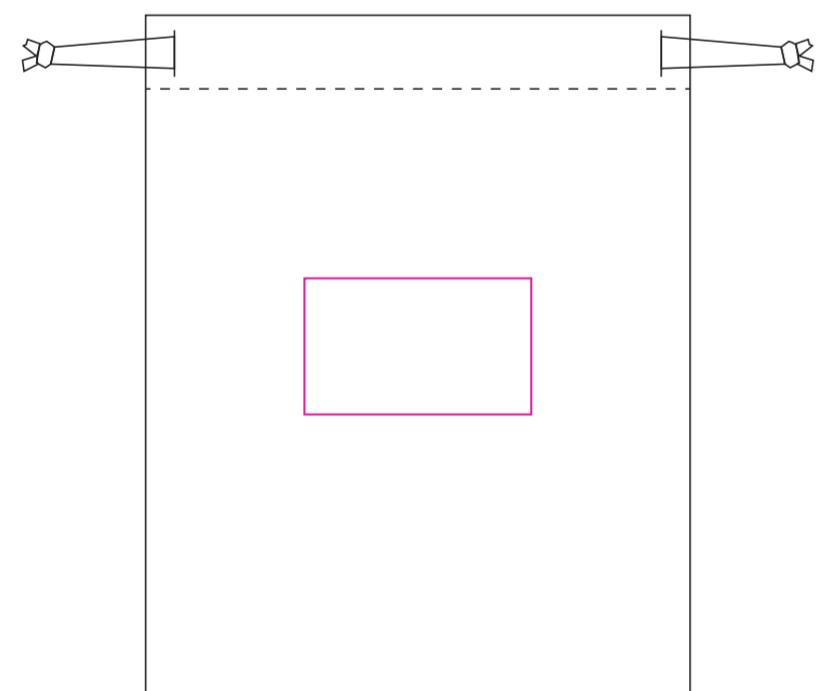

Product: PCTP022
Product Size: Mask:20.5x10cm, Pouch:12x15cm
Decoration Options: Heat Transfer, Digital Print

Heat Transfer Mask

A-style

B-style

Shown at 60% actual size
Print size: 50mm(w) x 30mm(h)

Digital Print Mask

A-style

B-style

Shown at 60% actual size
Actual size: 205mm(w)x100mm(h)

Print size: 205mm(w)x100mm(h)

Pouch

Front

Shown at 60% actual size
Print size: 50mm(w) x 30mm(h)

Back

Shown at 60% actual size

Front

Back

Print size: 120mm(w) x 150mm(h)