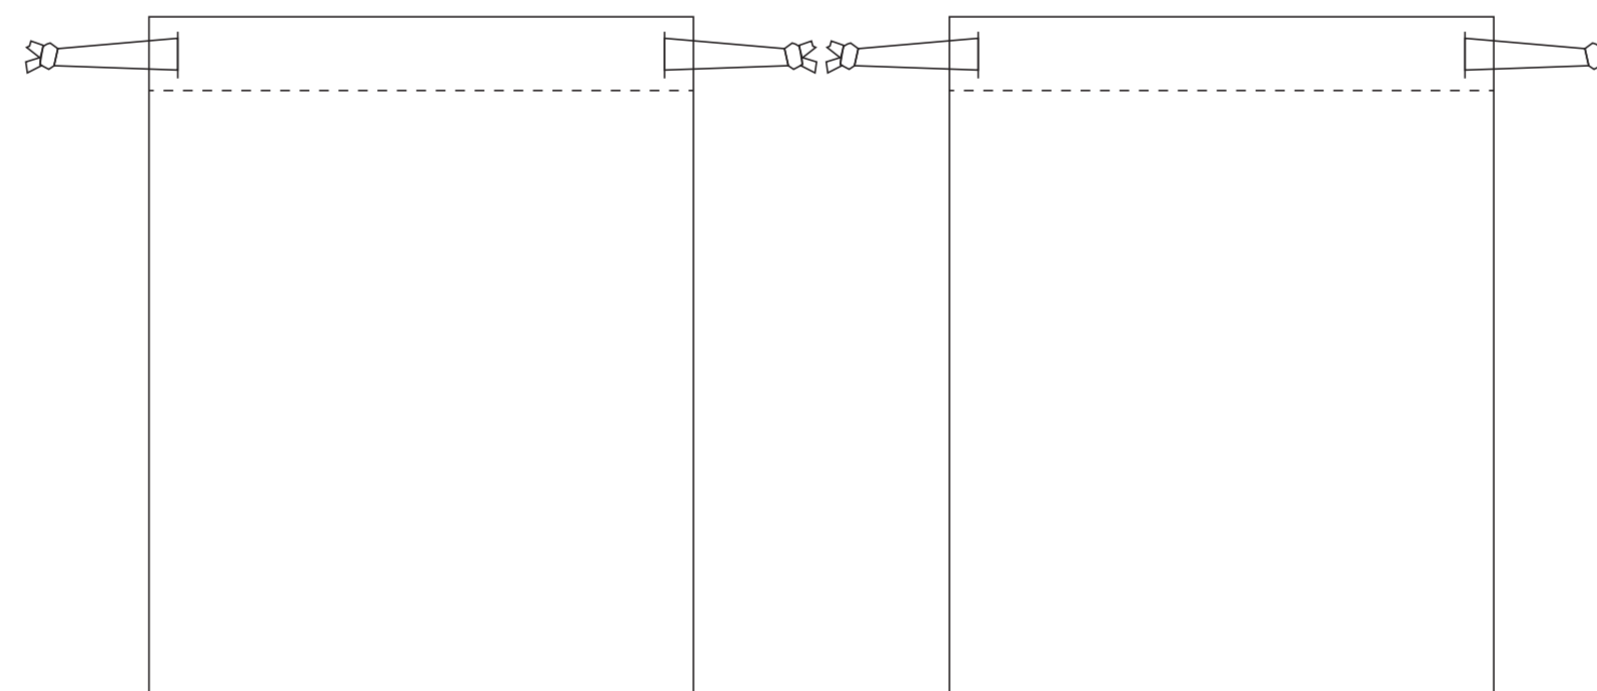

Product: PCTP022
Product Size: Mask:20.5x10cm, Pouch:12x15cm
Decoration Options: Heat Transfer, Digital Print

Heat Transfer Mask

A-style

B-style

Shown at 60% actual size
Print size: 50mm(w) x 30mm(h)

Digital Print Mask

A-style

B-style

Shown at 60% actual size
Actual size: 205mm(w)x100mm(h)

Print size: 205mm(w)x100mm(h)

Pouch

Front

Shown at 60% actual size
Print size: 50mm(w) x 30mm(h)

Back

Shown at 60% actual size

Front

Back

Print size: 120mm(w) x 150mm(h)