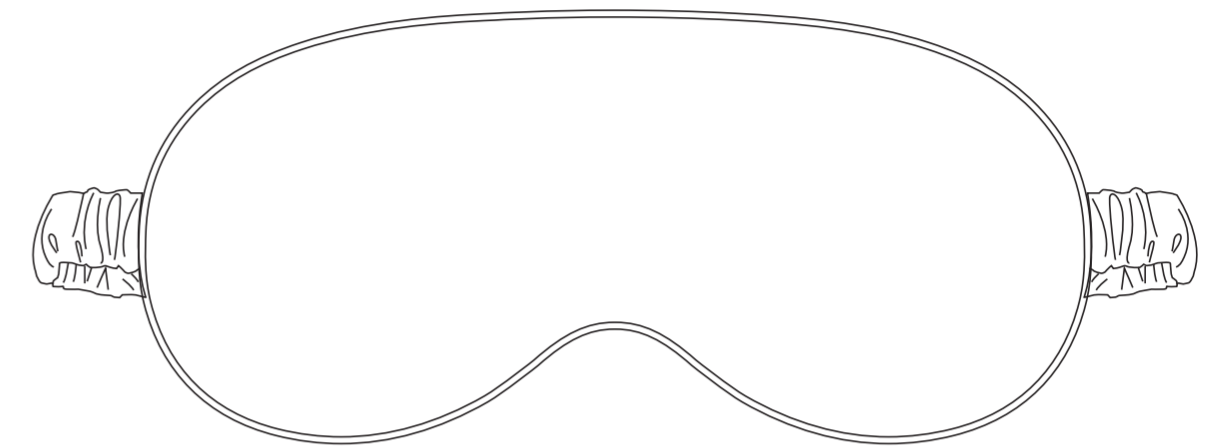

Product: PCTP022
Product Size: Mask:20.5x10cm, Pouch:12x15cm
Decoration Options: Heat Transfer, Digital Print

Heat Transfer Mask

A-style

B-style

Shown at 60% actual size
Print size: 50mm(w) x 30mm(h)

Digital Print Mask

A-style

B-style

Shown at 60% actual size
Actual size: 205mm(w)x100mm(h)

Print size: 205mm(w)x100mm(h)

Pouch

Front

Shown at 60% actual size
Print size: 50mm(w) x 30mm(h)

Back

Shown at 60% actual size

Front

Back

Print size: 120mm(w) x 150mm(h)