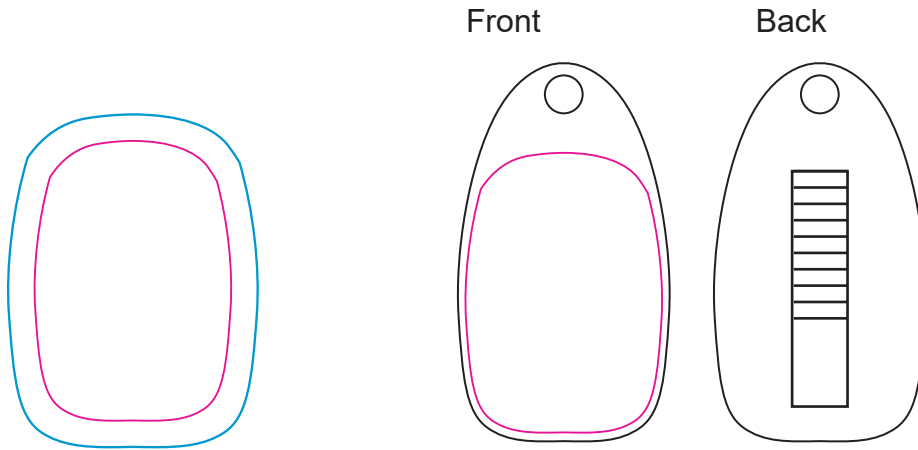

Product: PCU916
Product Size: 28mm(W)x50mm(H)x8mm(D)
Decoration Options: Epoxy Doming

Print size: 26mm(w) x 37mm(h)

Shown at 100% actual size

— Knife line
— Bleed line