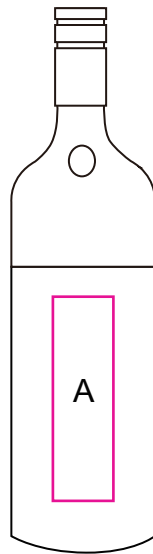

Product: PCU-Bot
Product Size: 19x72x14 mm
Decoration Options: Screen Print

Front

A:Print 8x27 mm