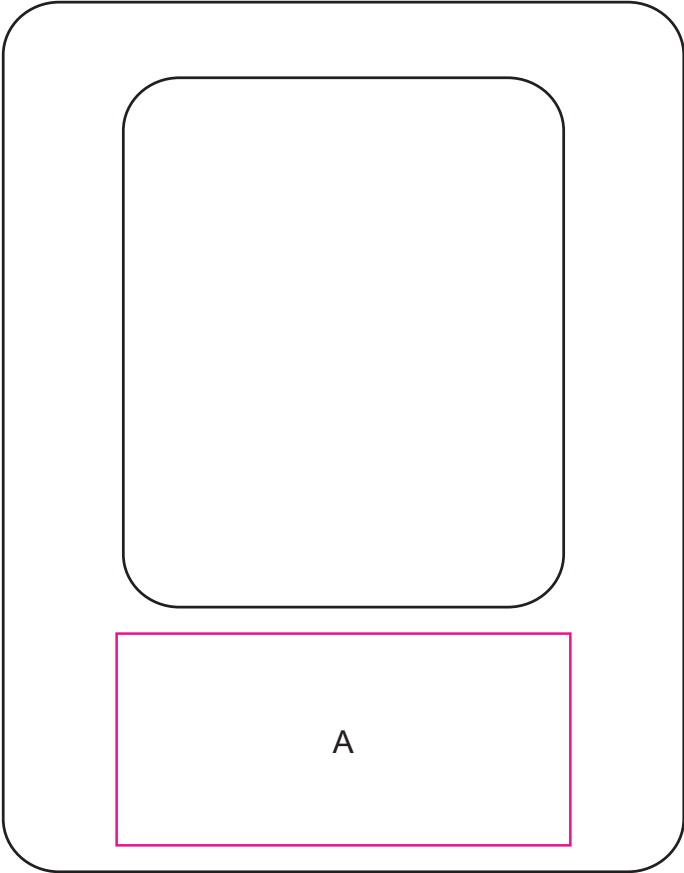

Product: PCUP15
Product Size: 115x90x22mm
Decoration Options: Screen Print

A: Print size:60mm(W) x 28mm(H)
Shown at 100% actual size