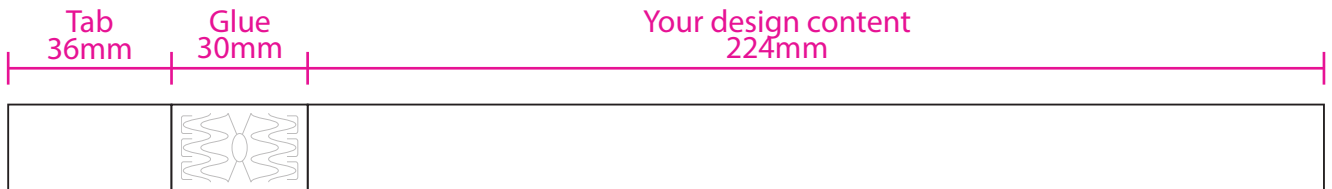

Product: PCW032
Product Size: SizeA:290mm(w)x 25mm(h);SizeB:290mm(w)x 19mm(h)
Decoration Options: Custom

SideA:

Print size: 290mm(w) x25 mm(h)
Shown at 60% actual size

SideB:

Print size: 290mm(w) x19 mm(h)

- Knife line
- Safe print area
- Bleed area