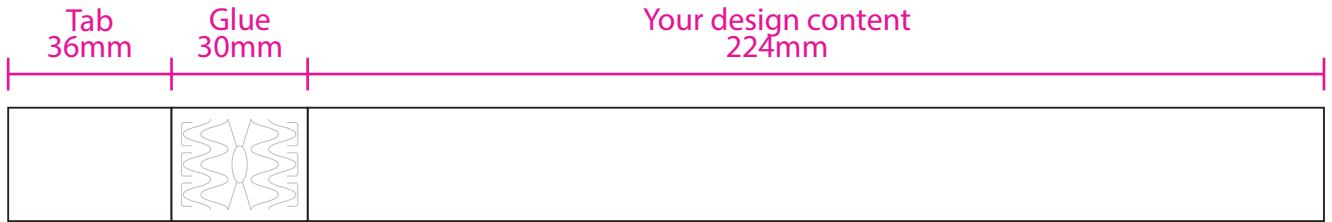

Product: PCW032
Product Size: SizeA:290mm(w)x 25mm(h);SizeB:290mm(w)x 19mm(h)
Decoration Options: Custom

SideA:

Print size: 290mm(w) x25 mm(h)
Shown at 60% actual size

SideB:

Print size: 290mm(w) x19 mm(h)

- Knife line
- Safe print area
- Bleed area