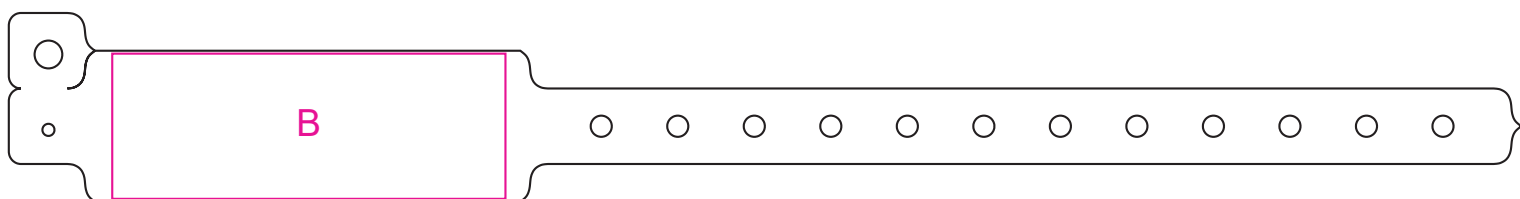

Product: PCW064
Product Size: 250mm(w)x 25mm(h)
Decoration Options: Screen Print

Shown at 80% actual size
Side B print size: 65mm(w) x 24mm(h)