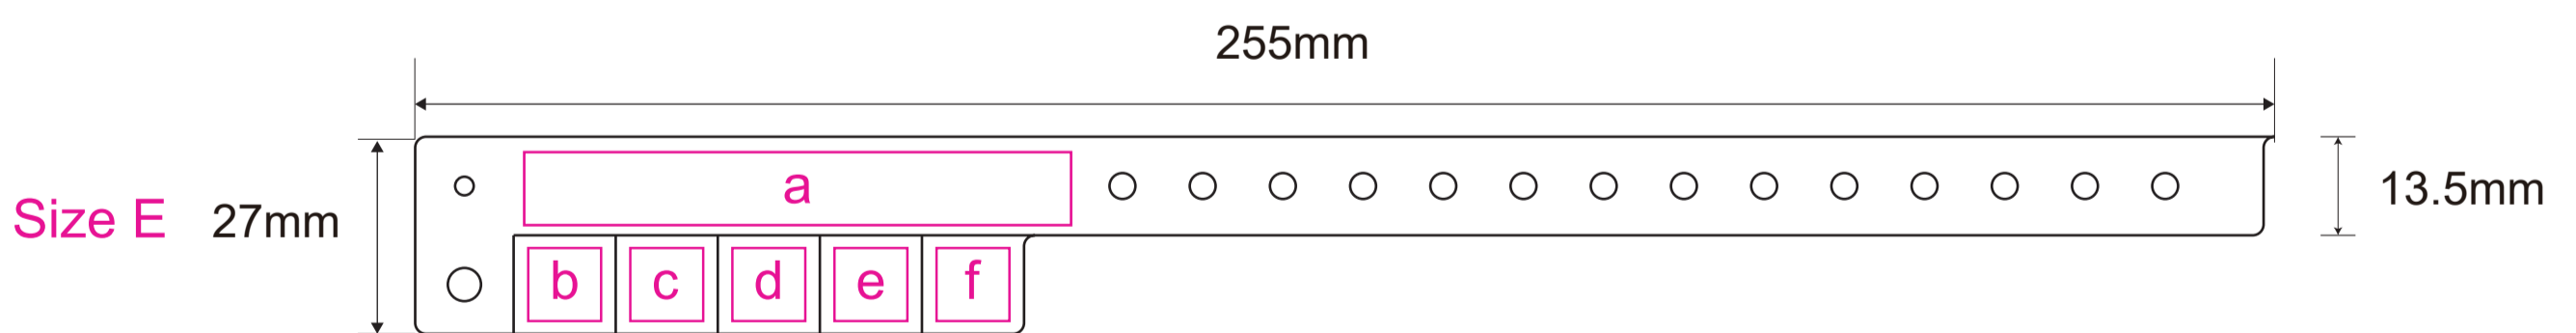

Product: PCW066
 Product Size: sizeA:239mm(W)x16mm(H);sizeB:260mm(W)x19mm(H);sizeC:260mm(W)x19mm(H);sizeD:255mm(W)x20mm(H)
 sizeE:255mm(W)x13.5mm(H);sizeF:255mm(W)x12.7mm(H)
 Decoration Options: Screen Print

a:Print size: 25mm(W)x10mm(H)
 b:Print size: 75mm(W)x10mm(H)

a/b:Print size: 20mm(W)x10mm(H)
 c:Print size: 90mm(W)x12mm(H)

a/b/c:Print size: 20mm(W)x10mm(H)
 d:Print size: 90mm(W)x12mm(H)

a/b/c/d:Print size: 20mm(W)x10mm(H)
 e:Print size: 110mm(W)x12mm(H)

a:Print size: 75mm(W)x10mm(H)
 b/c/d/e/f:Print size: 10mm(W)x10mm(H)

a/b/c/d/e/f/g/h/i/j:Print size: 10mm(W)x10mm(H)
 k:Print size: 75mm(W)x10mm(H)

Shown at 100% actual size