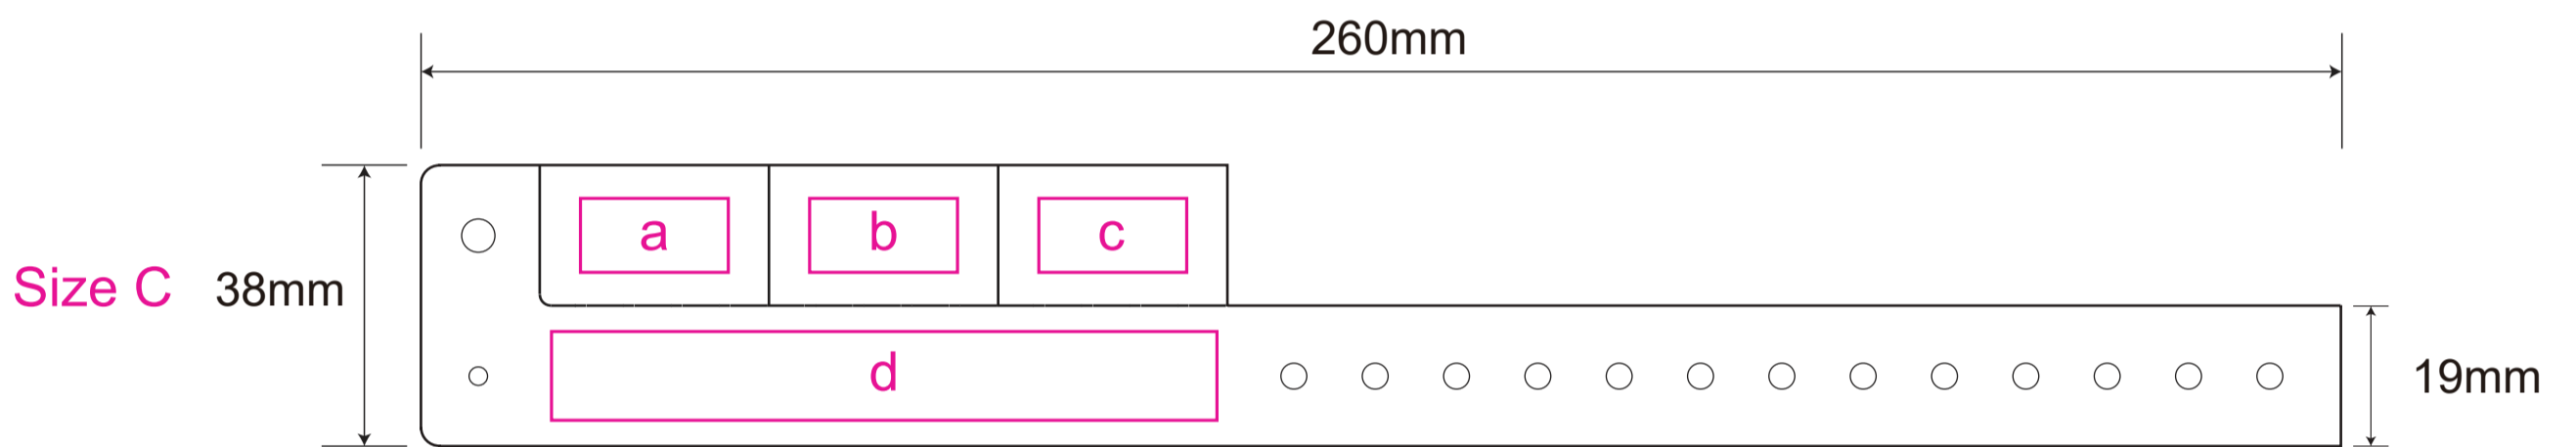

Product: PCW066
 Product Size: sizeA:239mm(W)x16mm(H);sizeB:260mm(W)x19mm(H);sizeC:260mm(W)x19mm(H);sizeD:255mm(W)x20mm(H)
 sizeE:255mm(W)x13.5mm(H);sizeF:255mm(W)x12.7mm(H)
 Decoration Options: Screen Print

a:Print size: 25mm(W)x10mm(H)
 b:Print size: 75mm(W)x10mm(H)

a/b:Print size: 20mm(W)x10mm(H)
 c:Print size: 90mm(W)x12mm(H)

a/b/c:Print size: 20mm(W)x10mm(H)
 d:Print size: 90mm(W)x12mm(H)

a/b/c/d:Print size: 20mm(W)x10mm(H)
 e:Print size: 110mm(W)x12mm(H)

a:Print size: 75mm(W)x10mm(H)
 b/c/d/e/f:Print size: 10mm(W)x10mm(H)

a/b/c/d/e/f/g/h/i/j:Print size: 10mm(W)x10mm(H)
 k:Print size: 75mm(W)x10mm(H)

Shown at 100% actual size