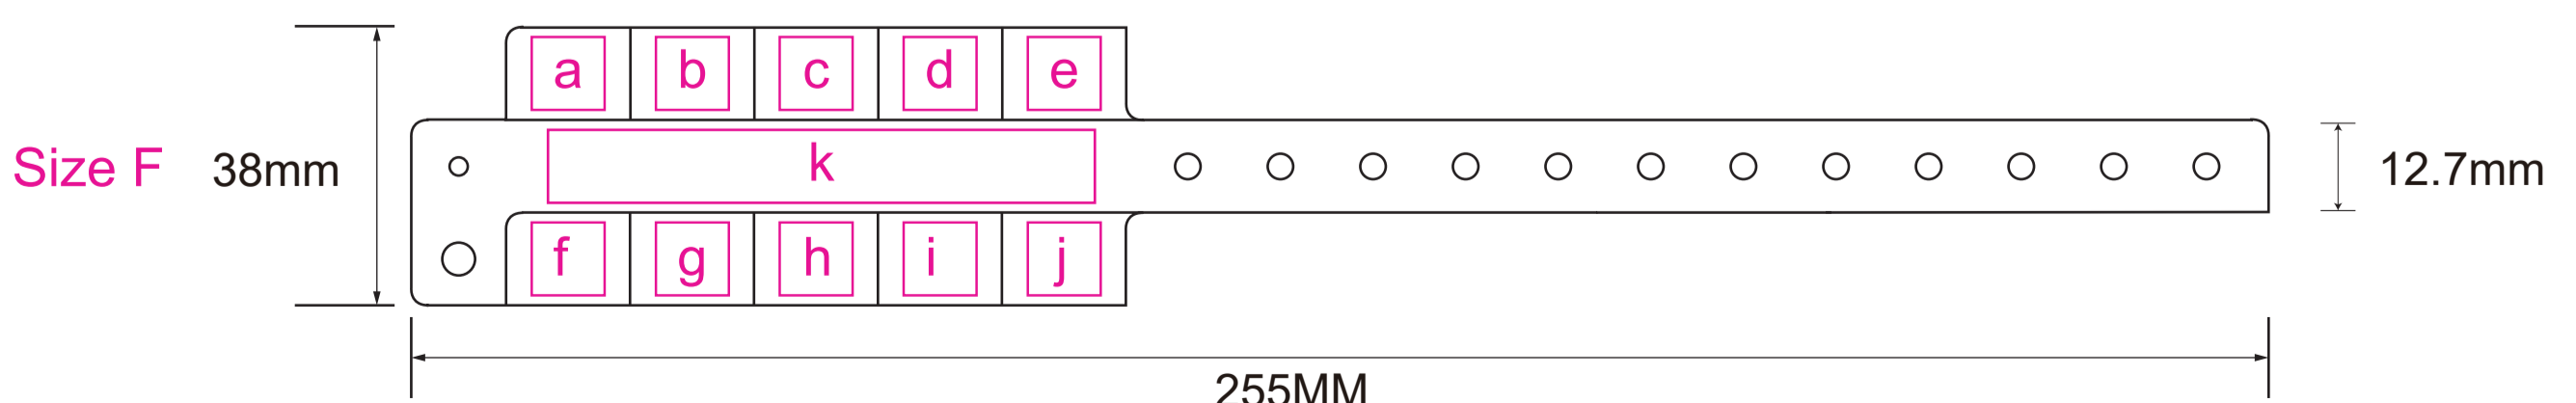

Product: PCW066
 Product Size: sizeA:239mm(W)x16mm(H);sizeB:260mm(W)x19mm(H);sizeC:260mm(W)x19mm(H);sizeD:255mm(W)x20mm(H)
 sizeE:255mm(W)x13.5mm(H);sizeF:255mm(W)x12.7mm(H)
 Decoration Options: Screen Print

a:Print size: 25mm(W)x10mm(H)
 b:Print size: 75mm(W)x10mm(H)

a/b:Print size: 20mm(W)x10mm(H)
 c:Print size: 90mm(W)x12mm(H)

a/b/c:Print size: 20mm(W)x10mm(H)
 d:Print size: 90mm(W)x12mm(H)

a/b/c/d:Print size: 20mm(W)x10mm(H)
 e:Print size: 110mm(W)x12mm(H)

a:Print size: 75mm(W)x10mm(H)
 b/c/d/e/f:Print size: 10mm(W)x10mm(H)

a/b/c/d/e/f/g/h/i/j:Print size: 10mm(W)x10mm(H)
 k:Print size: 75mm(W)x10mm(H)

Shown at 100% actual size