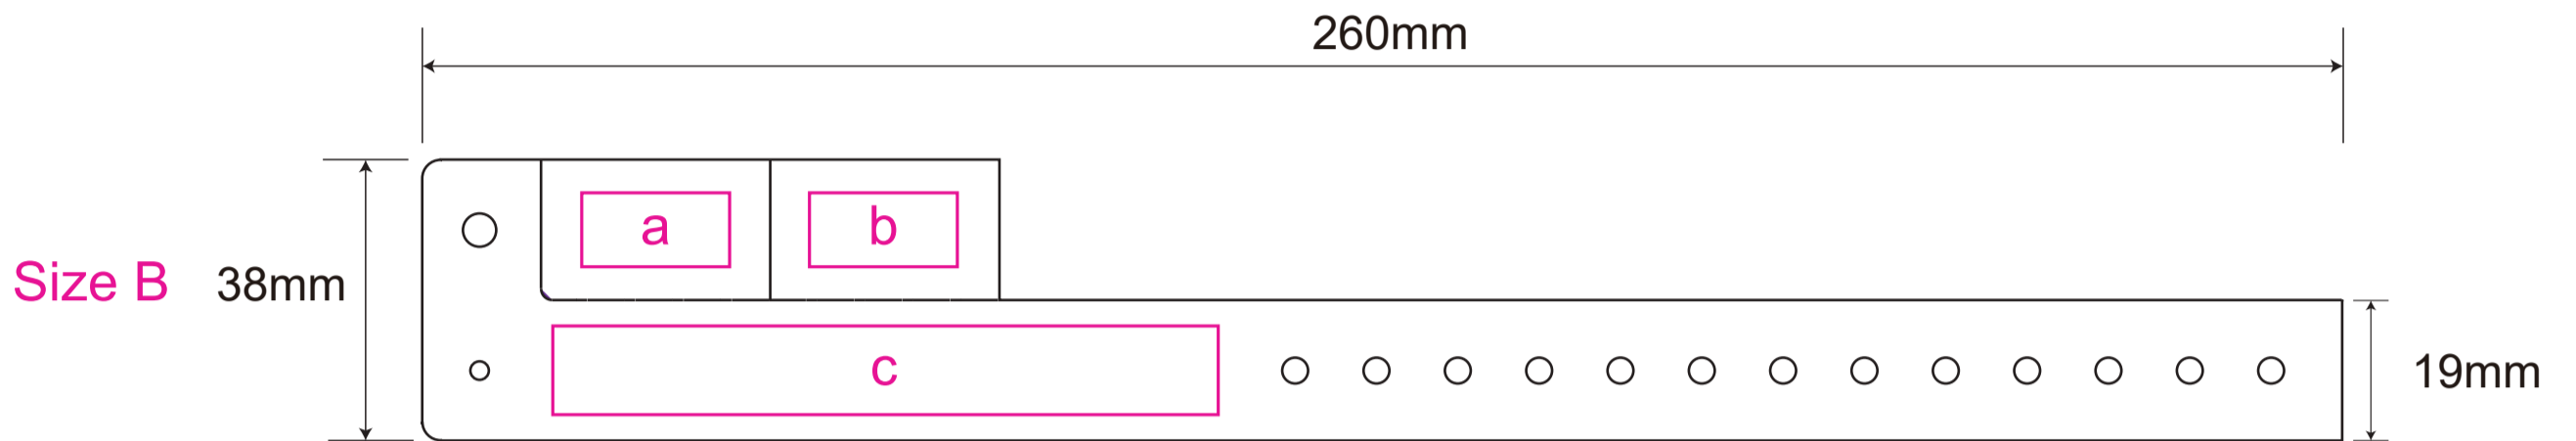

Product: PCW066
 Product Size: sizeA:239mm(W)x16mm(H);sizeB:260mm(W)x19mm(H);sizeC:260mm(W)x19mm(H);sizeD:255mm(W)x20mm(H)
 sizeE:255mm(W)x13.5mm(H);sizeF:255mm(W)x12.7mm(H)
 Decoration Options: Screen Print

a:Print size: 25mm(W)x10mm(H)
 b:Print size: 75mm(W)x10mm(H)

a/b:Print size: 20mm(W)x10mm(H)
 c:Print size: 90mm(W)x12mm(H)

a/b/c:Print size: 20mm(W)x10mm(H)
 d:Print size: 90mm(W)x12mm(H)

a/b/c/d:Print size: 20mm(W)x10mm(H)
 e:Print size: 110mm(W)x12mm(H)

a:Print size: 75mm(W)x10mm(H)
 b/c/d/e/f:Print size: 10mm(W)x10mm(H)

a/b/c/d/e/f/g/h/i/j:Print size: 10mm(W)x10mm(H)
 k:Print size: 75mm(W)x10mm(H)

Shown at 100% actual size