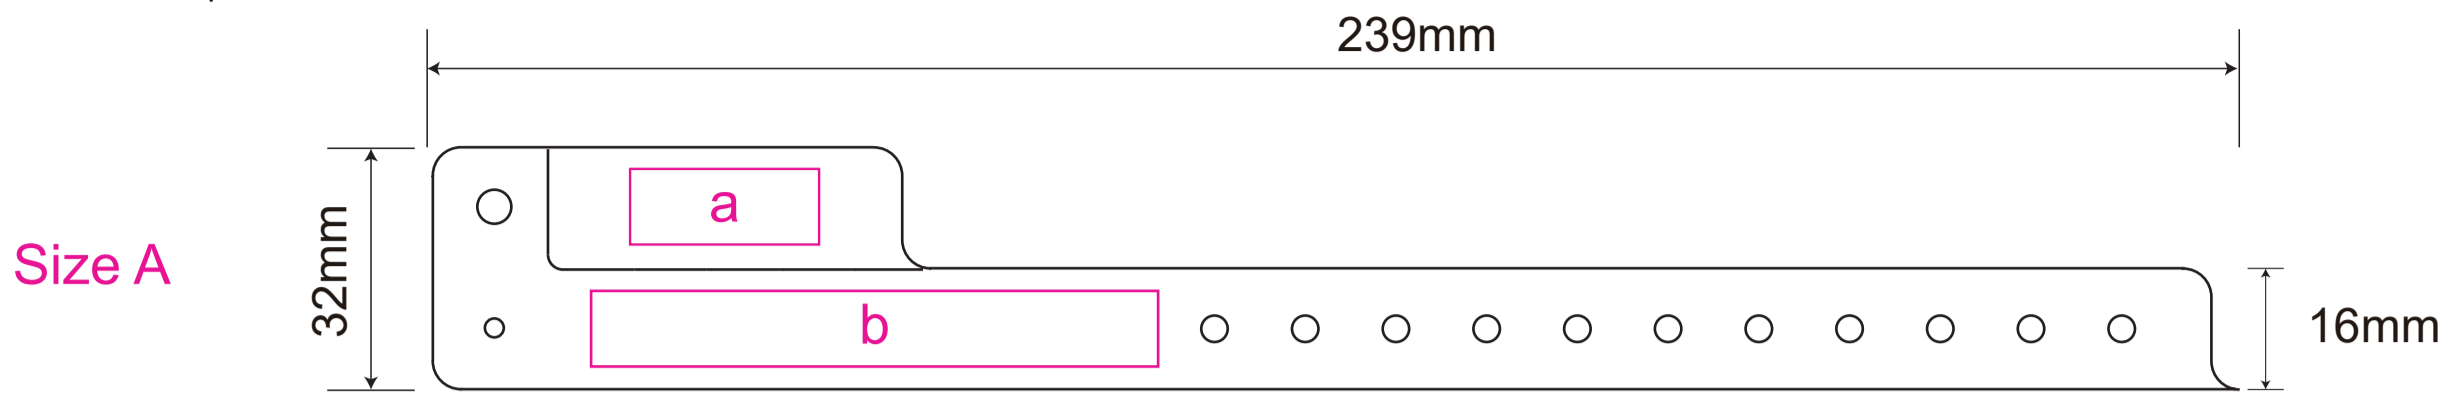

Product: PCW066
 Product Size: sizeA:239mm(W)x16mm(H);sizeB:260mm(W)x19mm(H);sizeC:260mm(W)x19mm(H);sizeD:255mm(W)x20mm(H)
 sizeE:255mm(W)x13.5mm(H);sizeF:255mm(W)x12.7mm(H)
 Decoration Options: Screen Print

a:Print size: 25mm(W)x10mm(H)
 b:Print size: 75mm(W)x10mm(H)

a/b:Print size: 20mm(W)x10mm(H)
 c:Print size: 90mm(W)x12mm(H)

a/b/c:Print size: 20mm(W)x10mm(H)
 d:Print size: 90mm(W)x12mm(H)

a/b/c/d:Print size: 20mm(W)x10mm(H)
 e:Print size: 110mm(W)x12mm(H)

a:Print size: 75mm(W)x10mm(H)
 b/c/d/e/f:Print size: 10mm(W)x10mm(H)

a/b/c/d/e/f/g/h/i/j:Print size: 10mm(W)x10mm(H)
 k:Print size: 75mm(W)x10mm(H)

Shown at 100% actual size