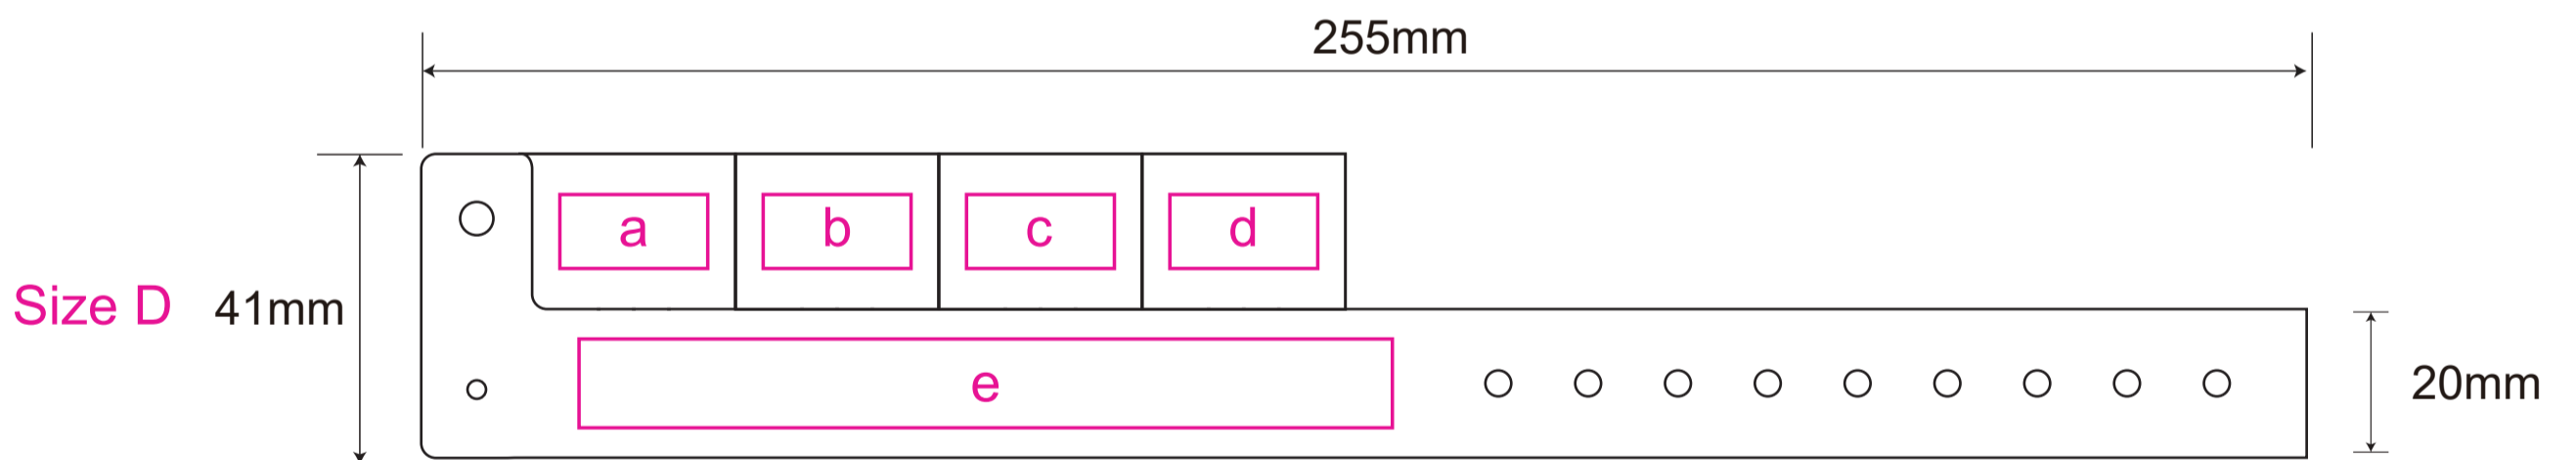

Product: PCW066
 Product Size: sizeA:239mm(W)x16mm(H);sizeB:260mm(W)x19mm(H);sizeC:260mm(W)x19mm(H);sizeD:255mm(W)x20mm(H)
 sizeE:255mm(W)x13.5mm(H);sizeF:255mm(W)x12.7mm(H)
 Decoration Options: Screen Print

a:Print size: 25mm(W)x10mm(H)
 b:Print size: 75mm(W)x10mm(H)

a/b:Print size: 20mm(W)x10mm(H)
 c:Print size: 90mm(W)x12mm(H)

a/b/c:Print size: 20mm(W)x10mm(H)
 d:Print size: 90mm(W)x12mm(H)

a/b/c/d:Print size: 20mm(W)x10mm(H)
 e:Print size: 110mm(W)x12mm(H)

a:Print size: 75mm(W)x10mm(H)
 b/c/d/e/f:Print size: 10mm(W)x10mm(H)

a/b/c/d/e/f/g/h/i/j:Print size: 10mm(W)x10mm(H)
 k:Print size: 75mm(W)x10mm(H)

Shown at 100% actual size