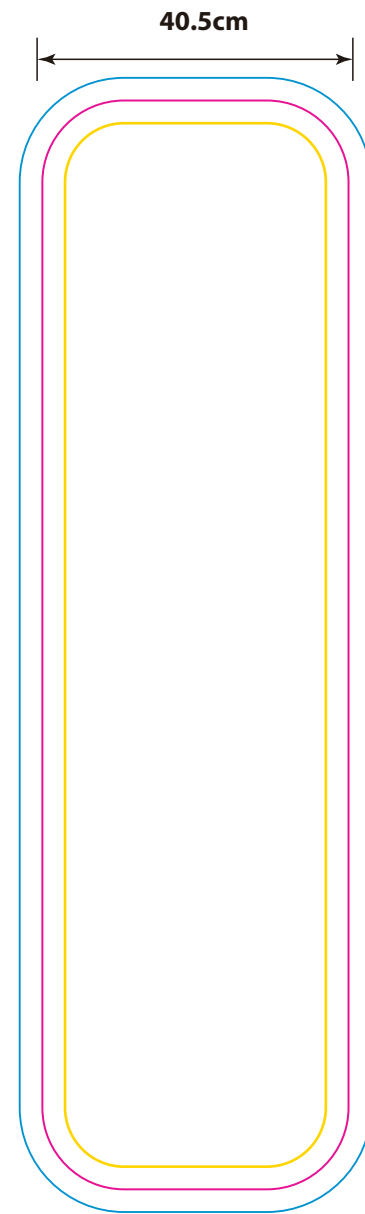

Product: POS105
Product Size: 405mm(w) x1440mm(h)
Decoration Options: Sublimation

- Safe print area
- Bleed area
- Knife line

Left

Right

Front

Back

Front

Back

Print size:405mm(w) x 1440mm(h)
Shown at 10% actual size