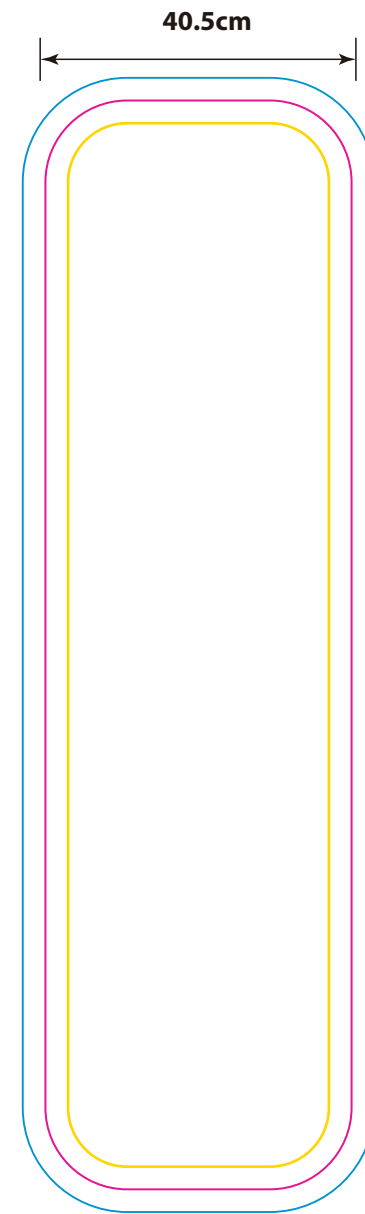

Product: POS105
Product Size: 405mm(w) x1440mm(h)
Decoration Options: Sublimation

- Safe print area
- Bleed area
- Knife line

Left

Right

Front

Back

Front

Back

Print size:405mm(w) x 1440mm(h)
Shown at 10% actual size