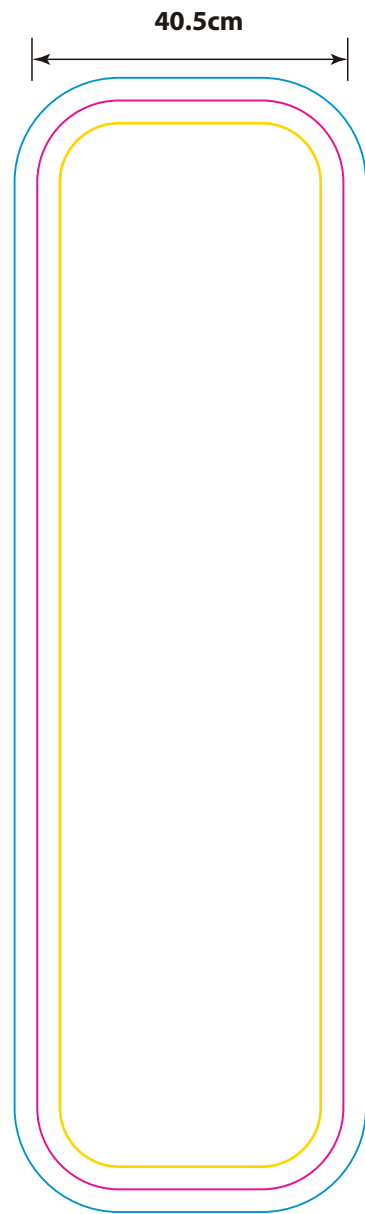

Product: POS105
Product Size: 405mm(w) x1440mm(h)
Decoration Options: Sublimation

- Safe print area
- Bleed area
- Knife line

Left

Right

Front

Back

Front

Back

Print size:405mm(w) x 1440mm(h)
Shown at 10% actual size