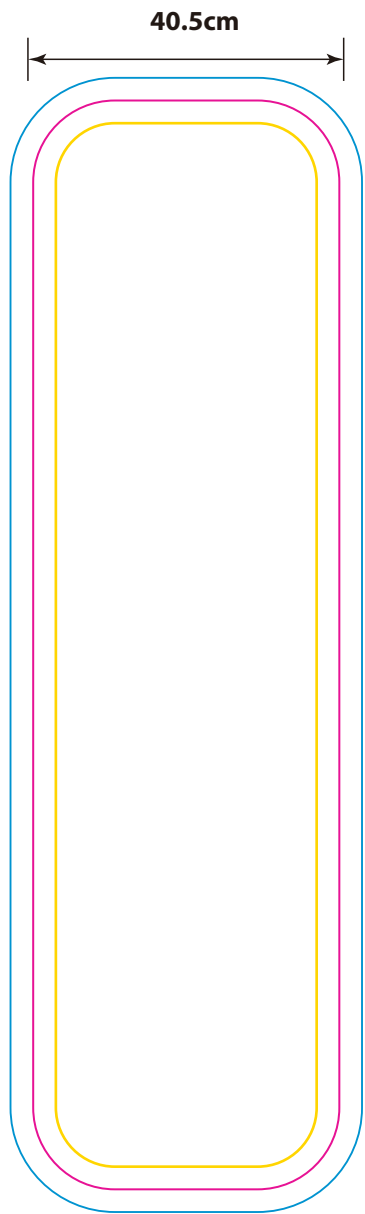

Product: POS105
Product Size: 405mm(w) x1440mm(h)
Decoration Options: Sublimation

- Safe print area
- Bleed area
- Knife line

Left

Right

Front

Back

Front

Back

Print size:405mm(w) x 1440mm(h)
Shown at 10% actual size