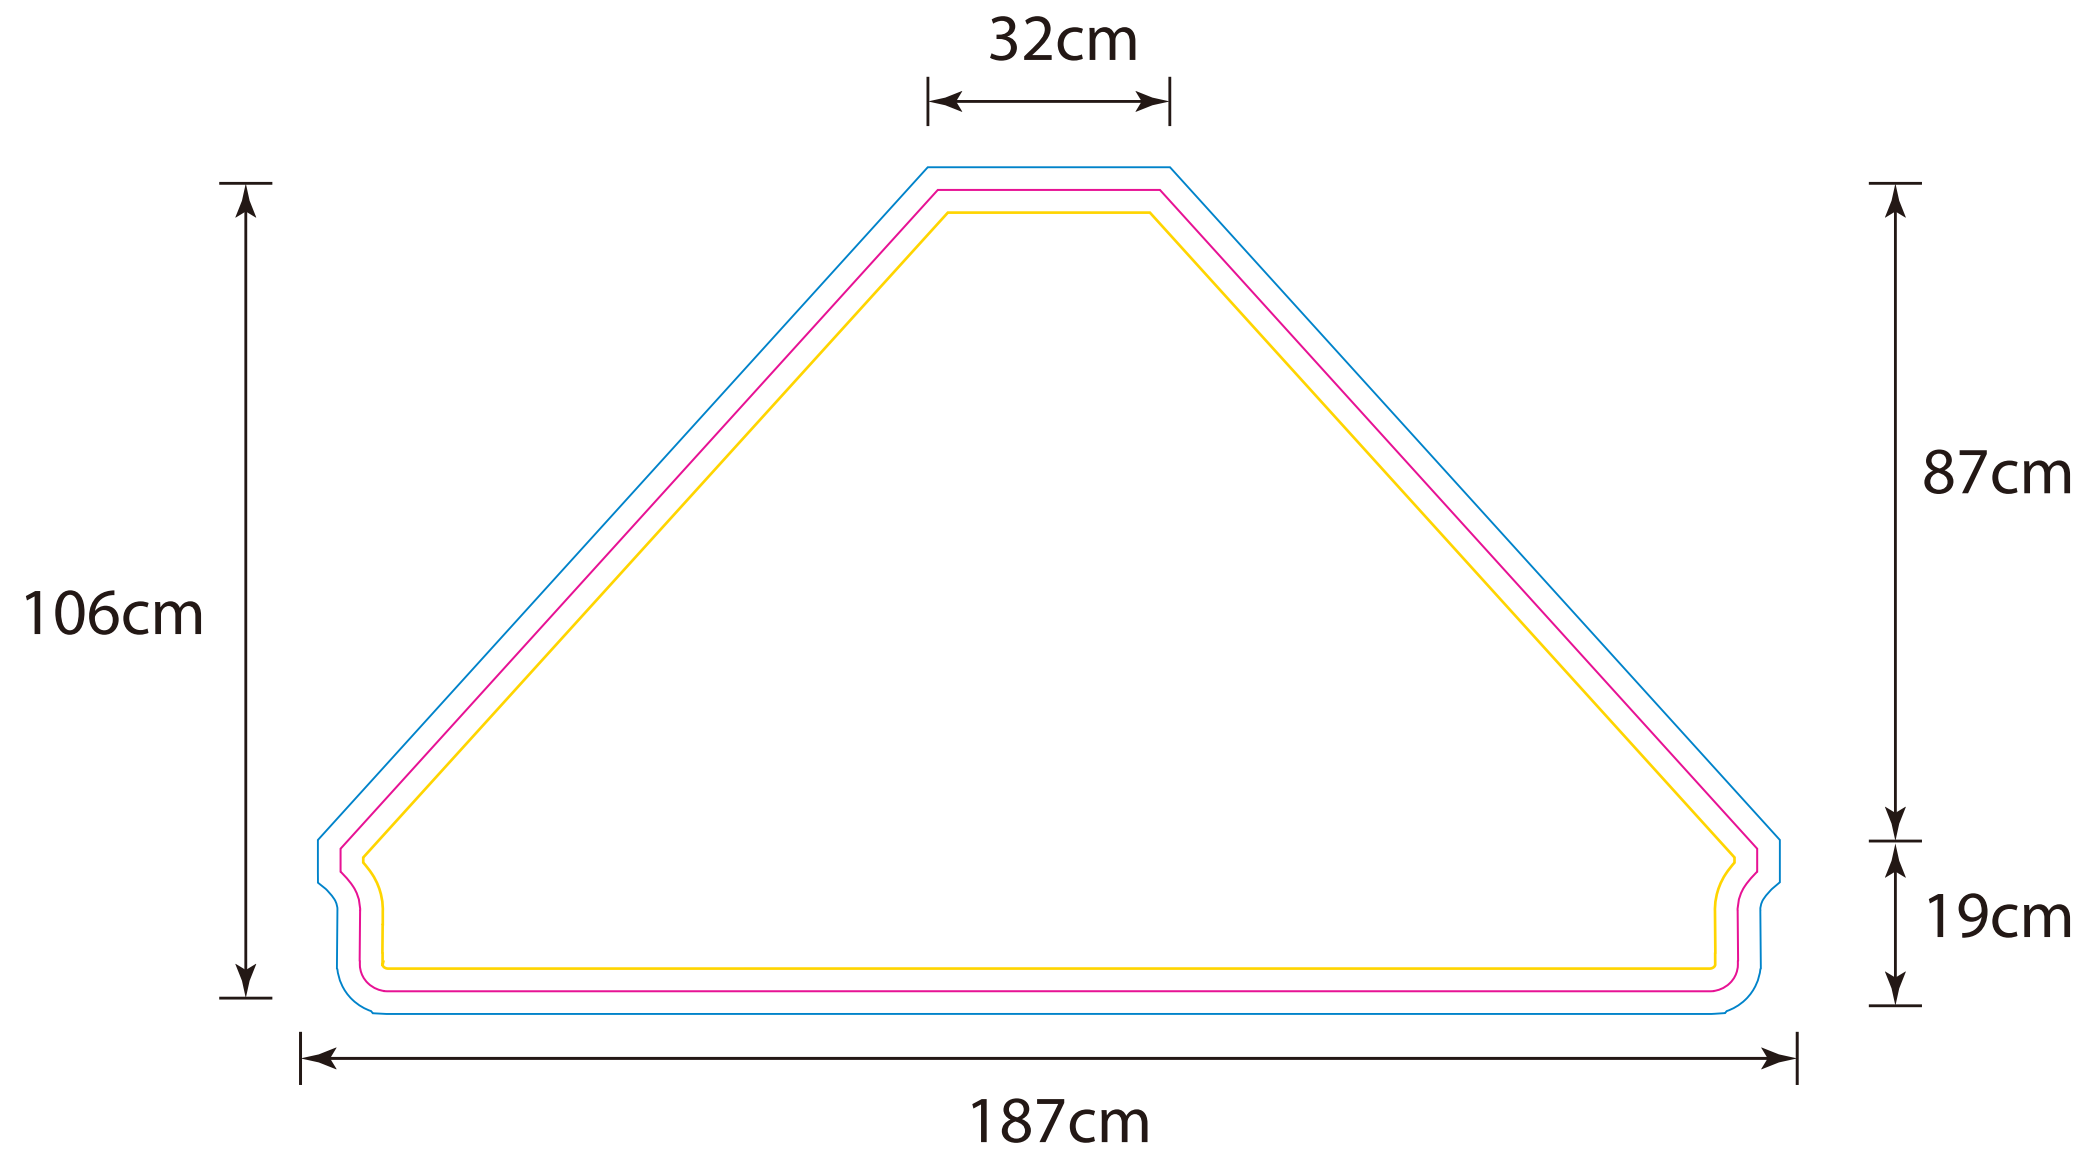

Product: POS115
Product Size: Canopy: 200x200cm; Frame: Length: 260cm Diameter: 3.8cm
Decoration Options: Sublimation

Print size:1874mm(w) x 1060mm(h)

- Safe print area
- Bleed area
- Knife line

Shown at 10% actual size