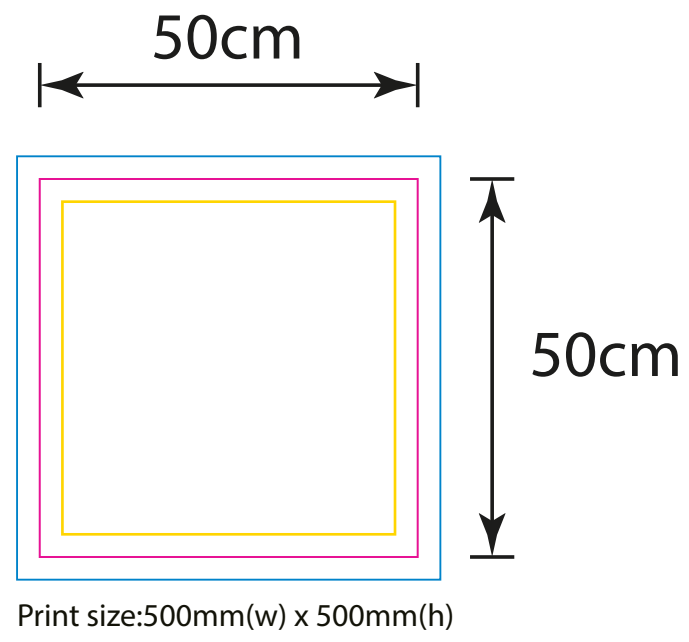

Product: POS115
Product Size: Canopy: 200x200cm; Frame: Length: 260cm Diameter: 3.8cm
Decoration Options: Sublimation

Print size:1874mm(w) x 1060mm(h)

- Safe print area
- Bleed area
- Knife line

Shown at 10% actual size