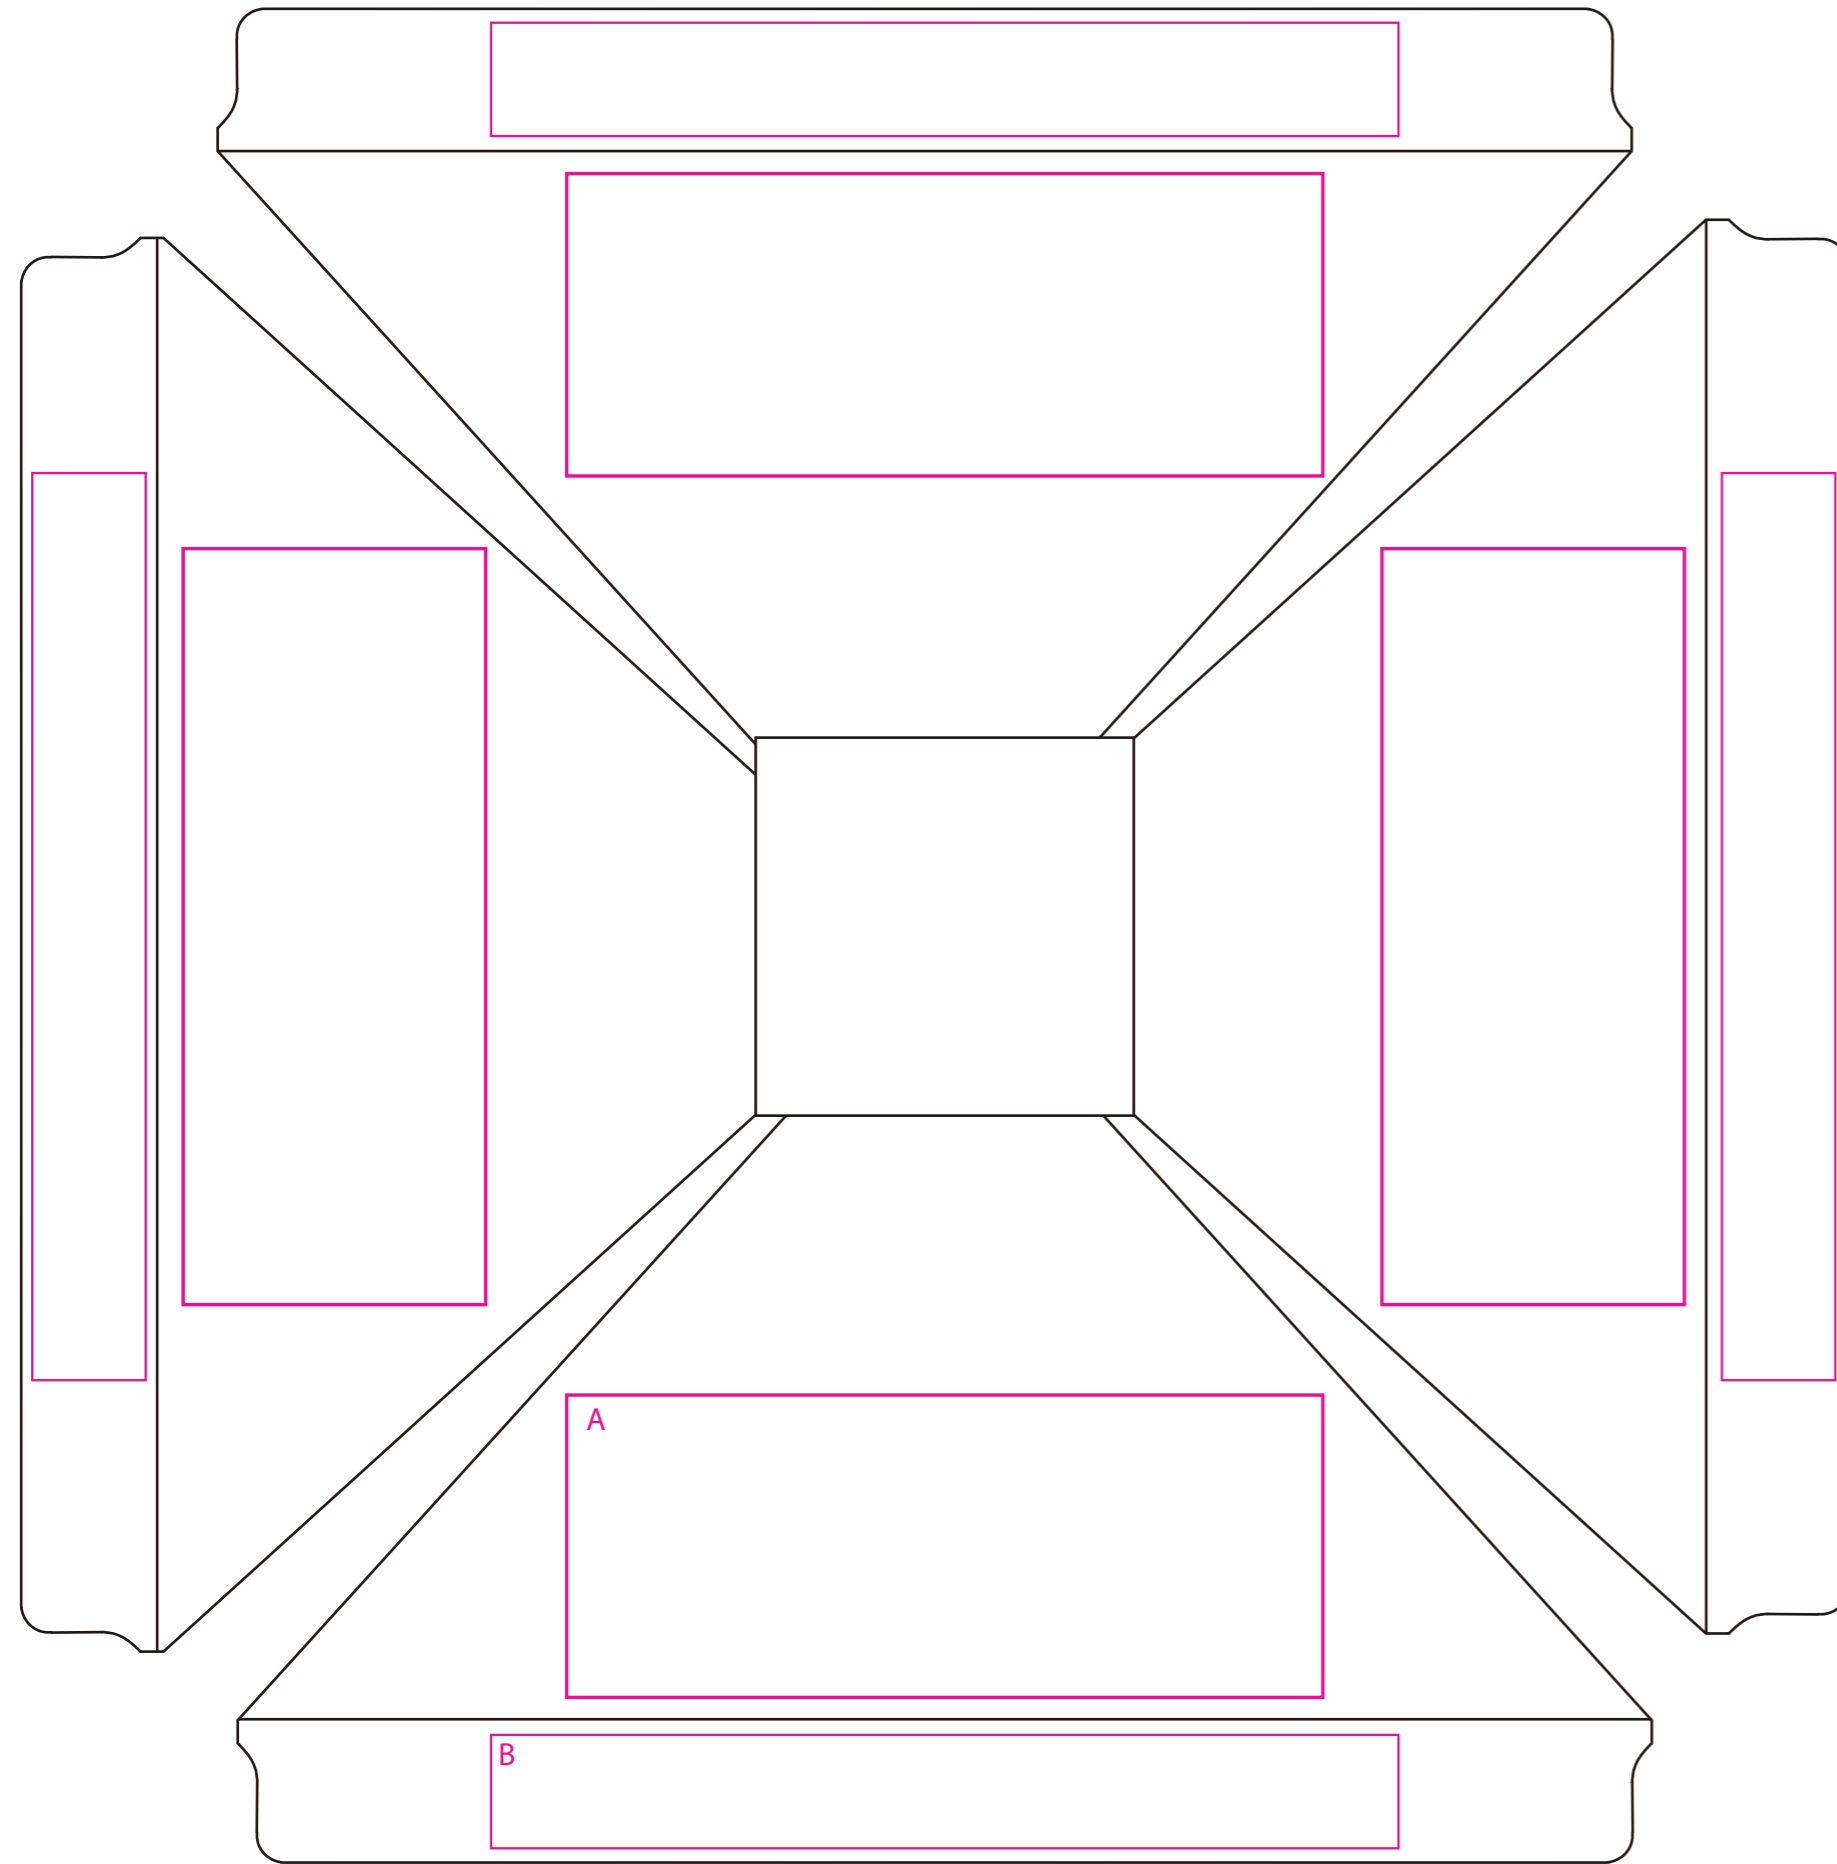

Product: POS116
Product Size: Canopy: 200x200cm ; Frame: Length: 260cm Diameter: 3.8cm
Decoration Options: Screen Print

With Valance

Shown at 10% actual size
A:Print size:1000mm(w) x 400mm(h)
B:Print size:1200mm(w) x 150mm(h)

Without Valance

Shown at 10% actual size
Print size:1000mm(w) x 400mm(h)