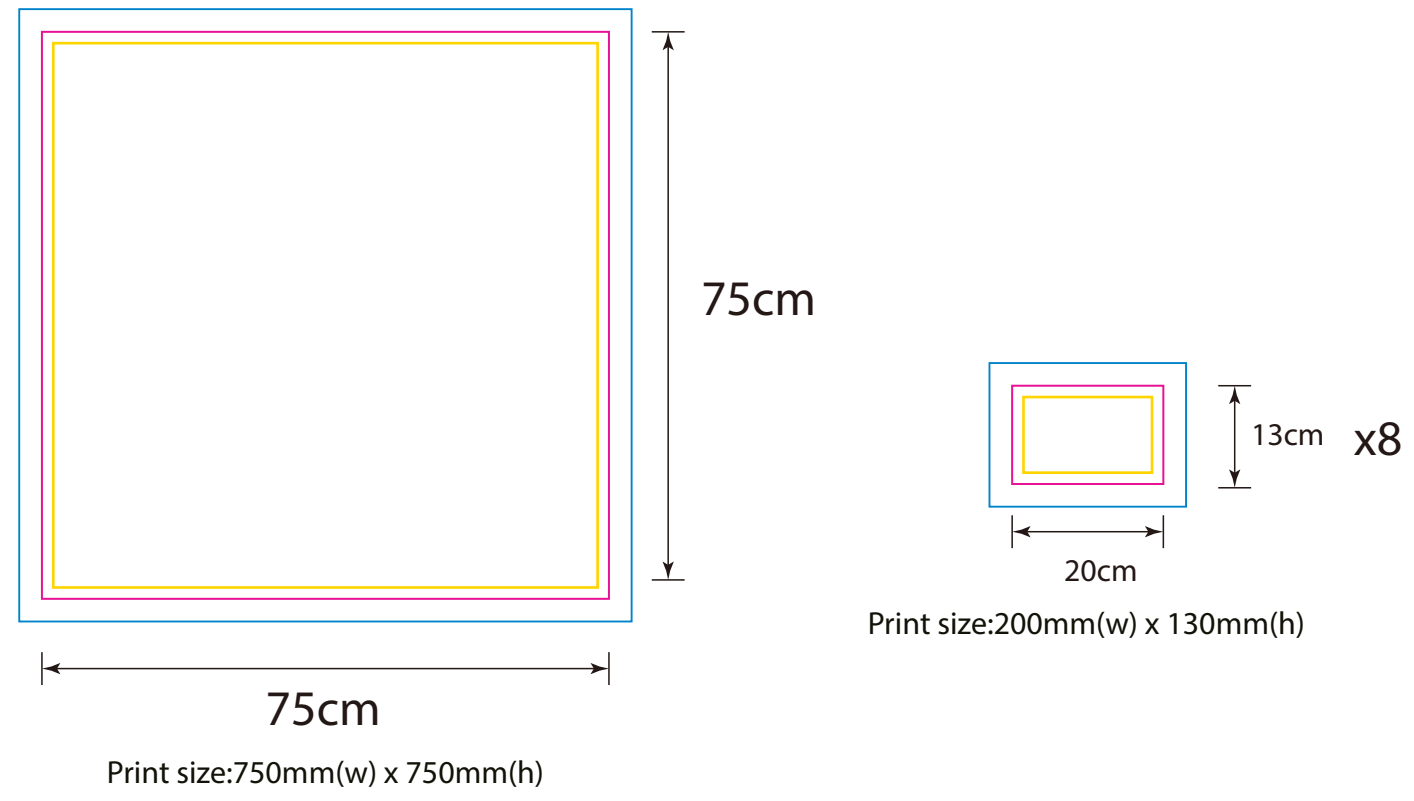

Product: POS125
Product Size: Canopy: 300x300cm ; Frame : Length: 270cm Diameter: 4.8cm
Decoration Options: Sublimation

Print size:2903mm(w) x 1270mm(h)

- Safe print area
- Bleed area
- Knife line