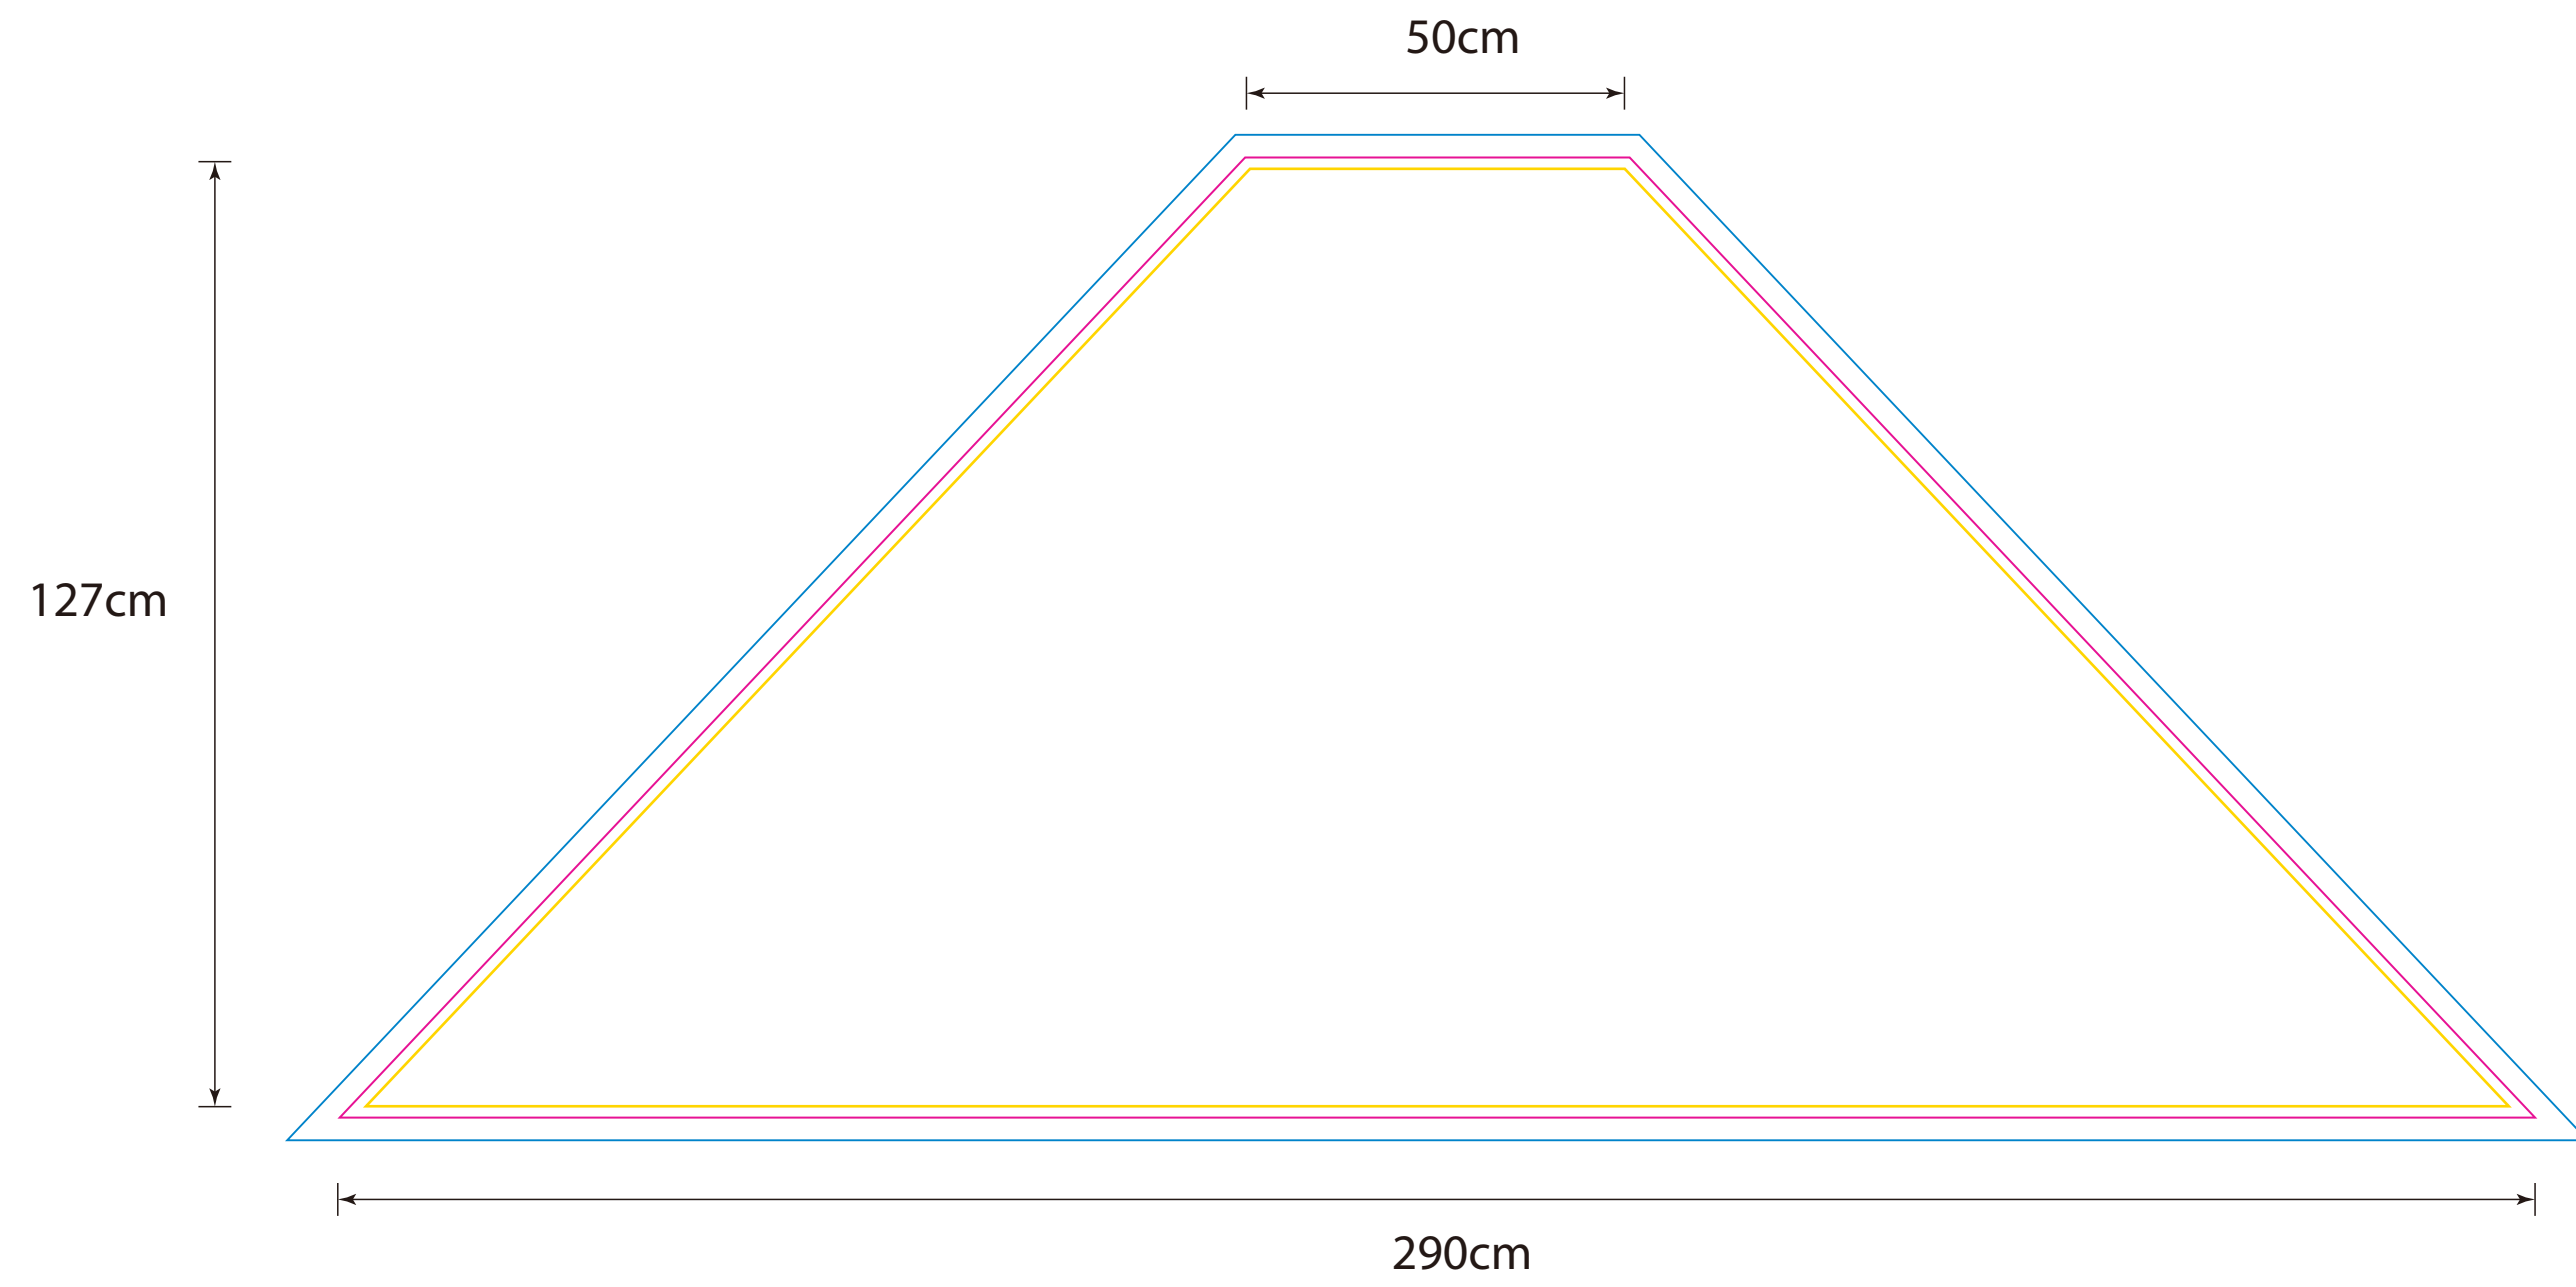

Product: POS125
Product Size: Canopy: 300x300cm ; Frame : Length: 270cm Diameter: 4.8cm
Decoration Options: Sublimation

Print size:2903mm(w) x 1270mm(h)

- Safe print area
- Bleed area
- Knife line